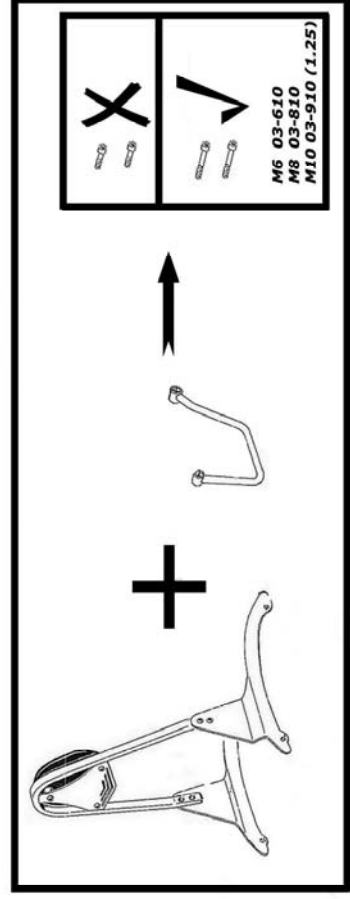

Saddlebag Support

662-026

Components	
1	Saddlebag support 2X
2	Plug 4X
3	Bolt M8 X 50 4X

Model for motorcycle

M6 03-610
M8 03-810
M10 03-910 (1.25)

Please check all fixings and mounting points before assembly as listed on the mounting instruction sheet.