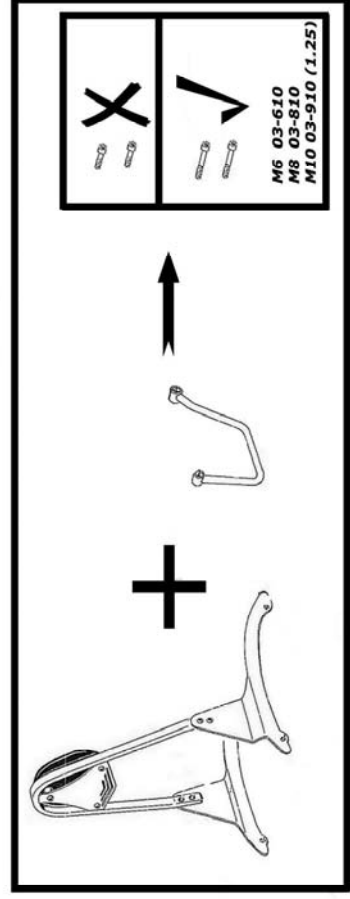

Saddlebag Support 662-027

Components	
1	Saddlebag support 2X
2	Plug 4X
3	Bolt M8 x 40 4X

Model for motorcycle

M6 03-610
M8 03-810
M10 03-910 (1.25)

Please check all fixings and mounting points before assembly as listed on the mounting instruction sheet.