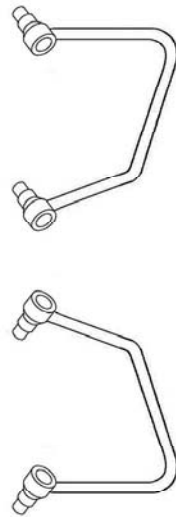

Saddlebag Support 662-027

Components	
1	Saddlebag support 2X
2	Plug 4X
3	Bolt M8 x 40 4X

Model for motorcycle

M6 03-610
M8 03-810
M10 03-910 (1.25)

Please check all fixings and mounting points before assembly as listed on the mounting instruction sheet.