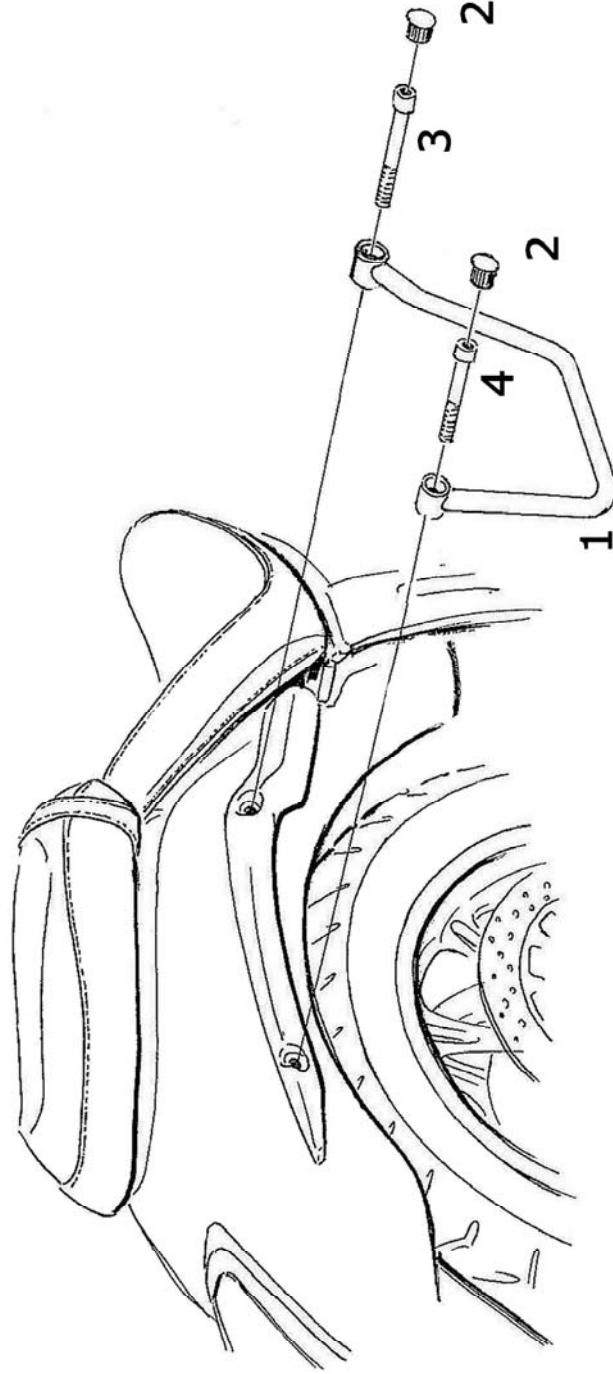

Saddlebag Support 662-028

Components

1	Saddlebag support	2x
2	Plug	4x
3	Bolt M8 x 40	2x
4	Bolt M8 x 45	2x

Model for motorcycle

Please check all fixings and mounting points before assembly as listed on the mounting instruction sheet.