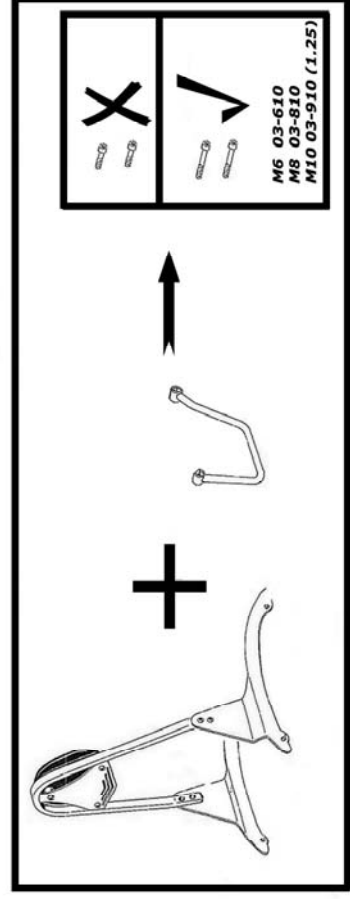

Saddlebag Support 662-028

Components

1	Saddlebag support	2x
2	Plug	4x
3	Bolt M8 x 40	2x
4	Bolt M8 x 45	2x

Model for motorcycle

Please check all fixings and mounting points before assembly as listed on the mounting instruction sheet.