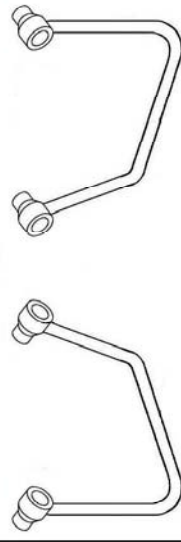

Saddlebag Support 662-028

Components

1	Saddlebag support	2x
2	Plug	4x
3	Bolt M8 x 40	2x
4	Bolt M8 x 45	2x

Model for motorcycle

Please check all fixings and mounting points before assembly as listed on the mounting instruction sheet.