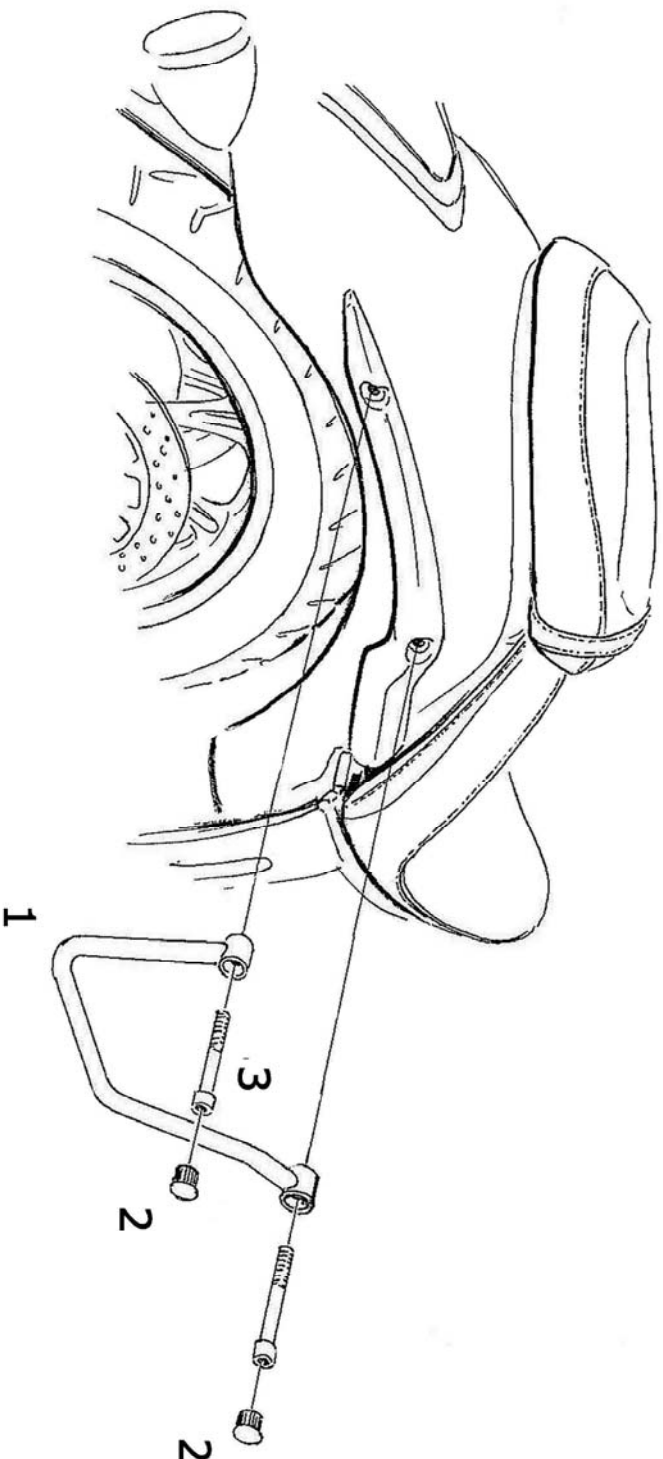

Saddlebag Support 662-031

Components

1	Saddlebag support	2X
2	Plug	4X
3	Bolt M8 x 60	4X

Model for motorcycle

Please check all fixings and mounting points before assembly as listed on the mounting instruction sheet.