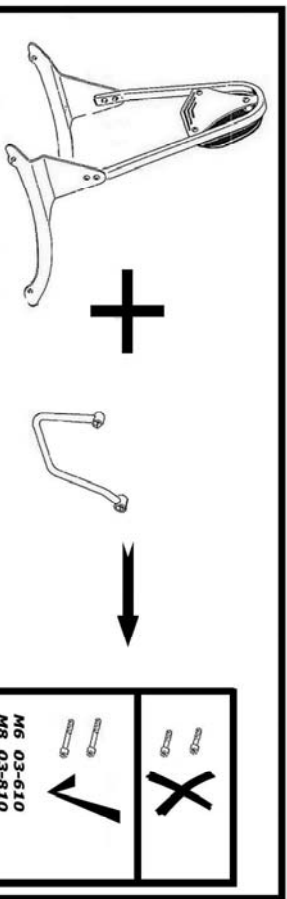

Saddlebag Support 662-031

Components

1	Saddlebag support	2X
2	Plug	4X
3	Bolt M8 x 60	4X

Model for motorcycle

Please check all fixings and mounting points before assembly as listed on the mounting instruction sheet.