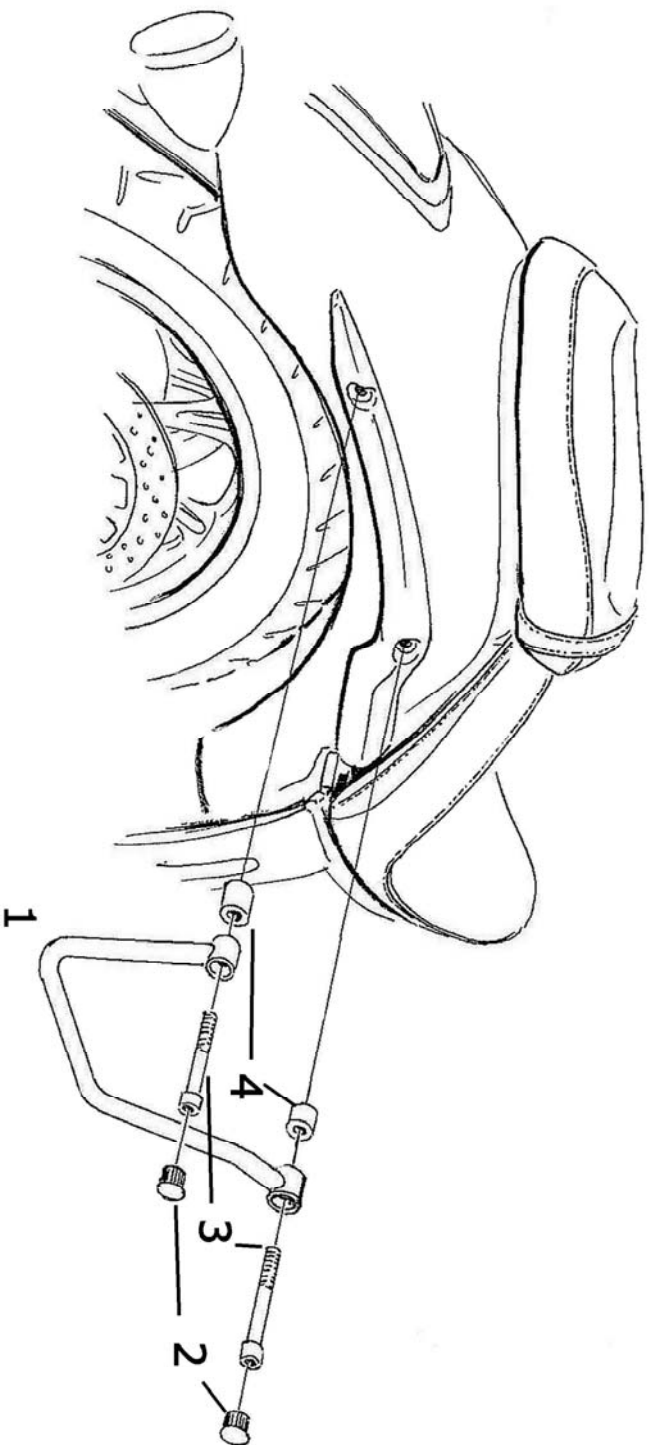

# Saddlebag Support 662-032

## Components

1	Saddlebag support	2X
2	Plug	4X
3	Bolt M8 x 60	4X
4	Bush Ø18 x 12	4X

Model for motorcycle

	<b>X</b>
	<b>✓</b>

M6 03-610  
M8 03-810  
M10 03-910 (1.25)

Please check all fixings and mounting points before assembly as listed on the mounting instruction sheet.