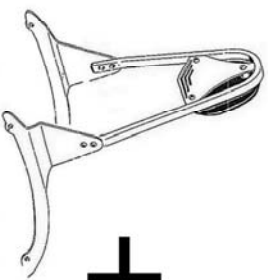

# Saddlebag Support 662-032

## Components

1	Saddlebag support	2X
2	Plug	4X
3	Bolt M8 x 60	4X
4	Bush Ø18 x 12	4X

Model for motorcycle

	<b>X</b>
	<b>✓</b>

M6 03-610  
M8 03-810  
M10 03-910 (1.25)

Please check all fixings and mounting points before assembly as listed on the mounting instruction sheet.