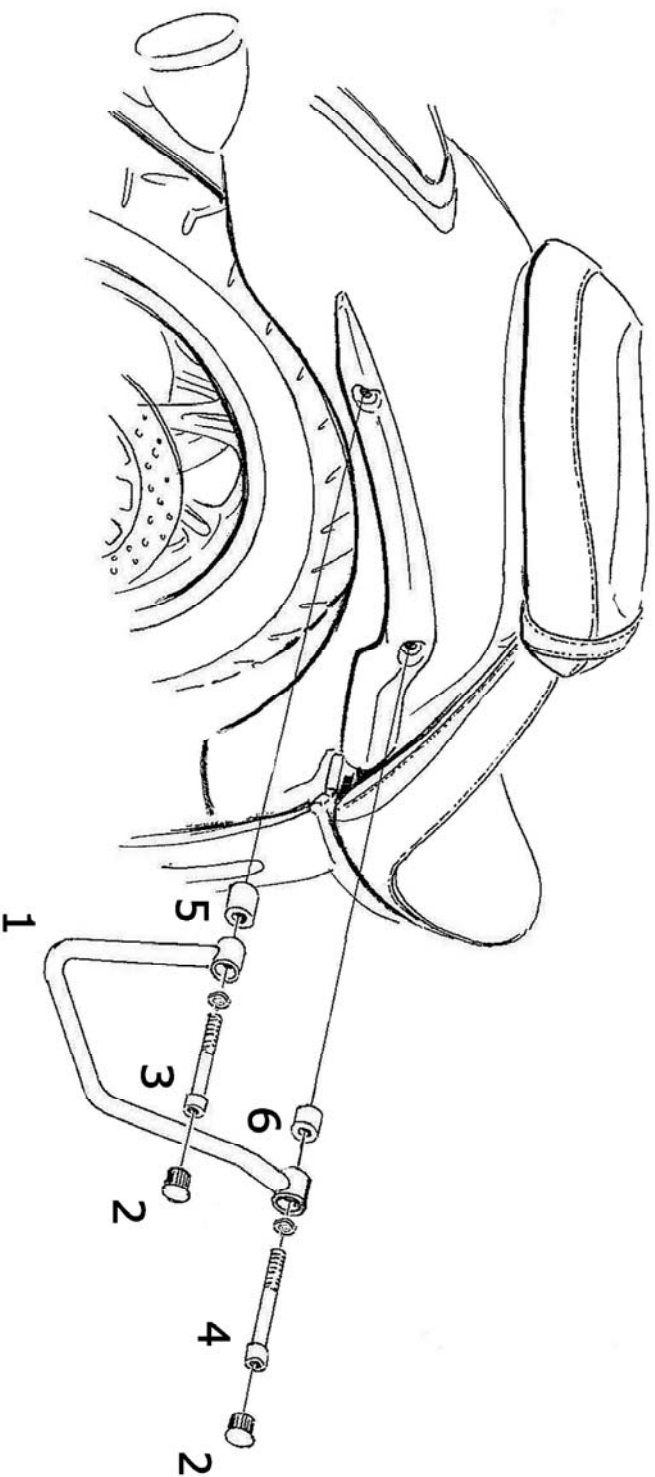

## 662-033

Components	
1 Saddlebag support	2X
2 Plug	4X
3 Bolt M8 x 55	2X
4 Bolt M8 x 65	2X
5 Bush Ø18x16	2X
6 Bush Ø18x10	2X

<b>X</b>	<ul style="list-style-type: none"> <li>—</li> <li>—</li> <li>—</li> </ul>
<b>✓</b>	<ul style="list-style-type: none"> <li>—</li> <li>—</li> <li>—</li> </ul>

M6 03-610  
 M8 03-810  
 M10 03-910 (1.25)

Please check all fixings and mounting points before assembly as listed on the mounting instruction sheet.

This accessory should be mounted by a professional mechanic only, Motolux International B.V. / Highway Hawk can not be held responsible for improper installation