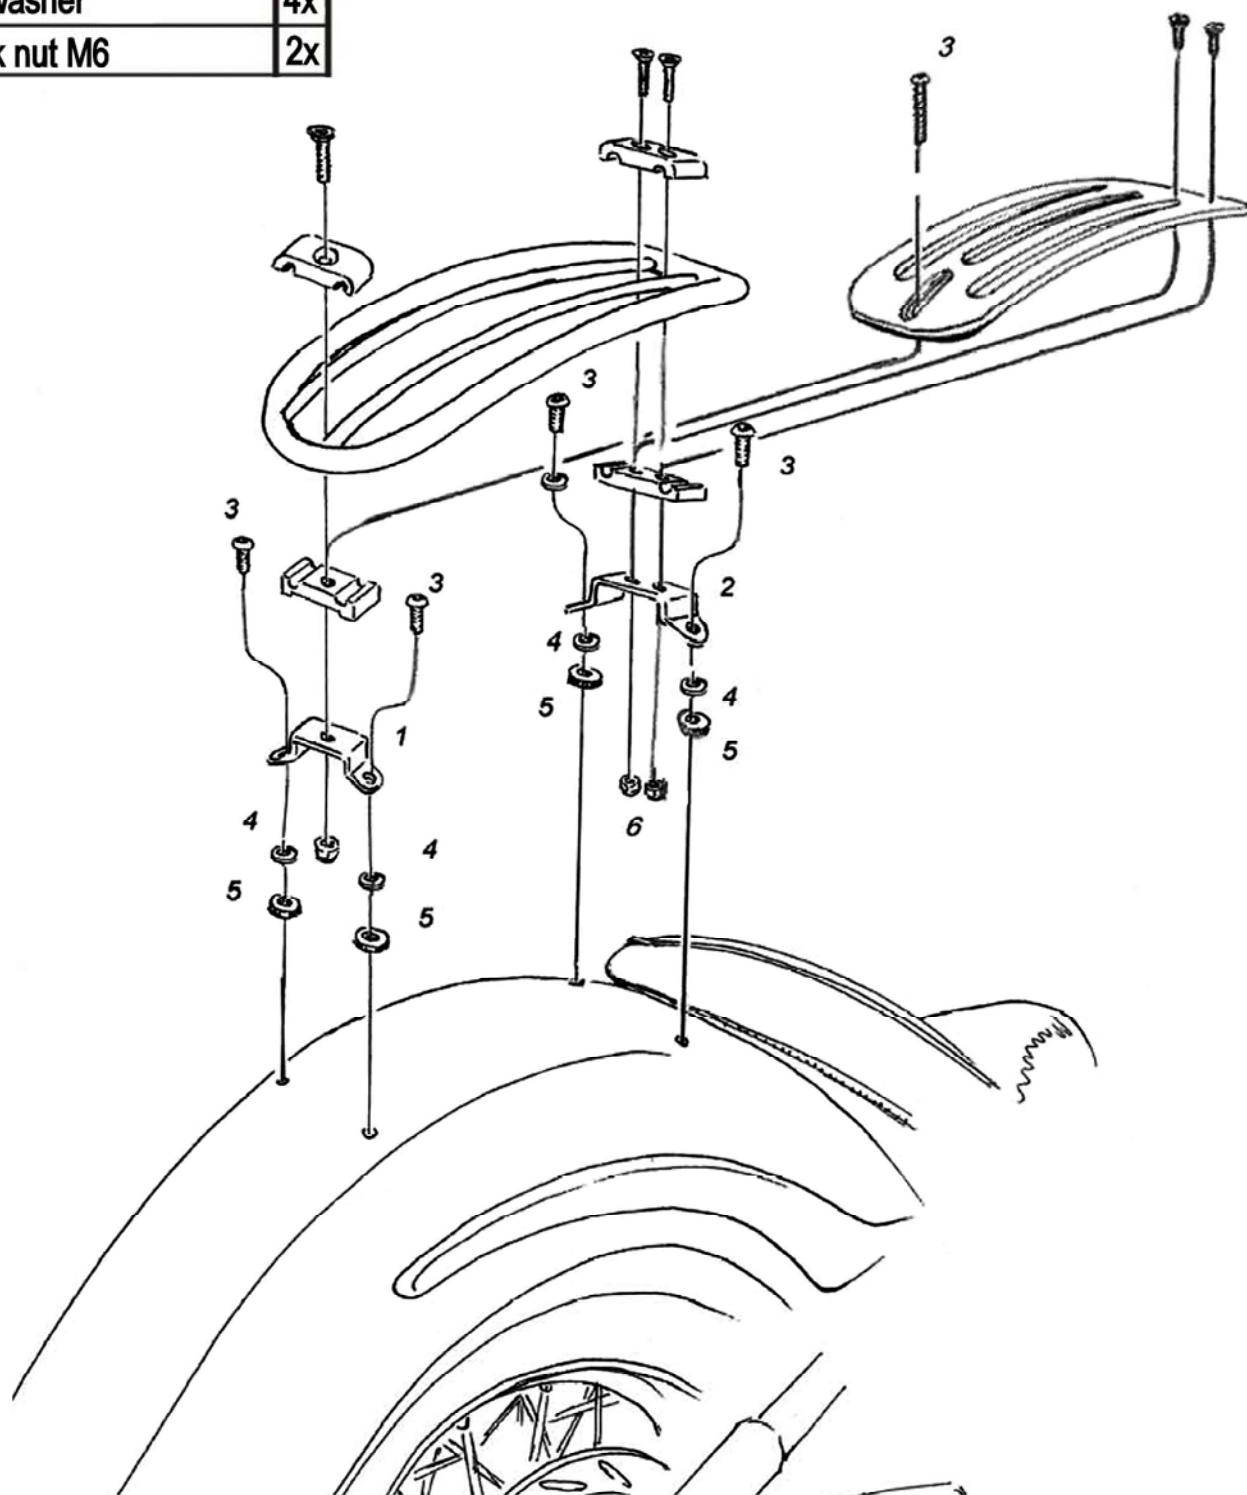

## Solo mounting kit for aluminum or Tubular solorack

#### Components

1	Mounting bracket No.1	1x
2	Mounting bracket No.2	1x
3	Bolt M8 x 16mm	5x
4	Washer M8	4x
5	Foam washer	4x
6	Selflock nut M6	2x

This accessory should be mounted by a professional mechanic only.