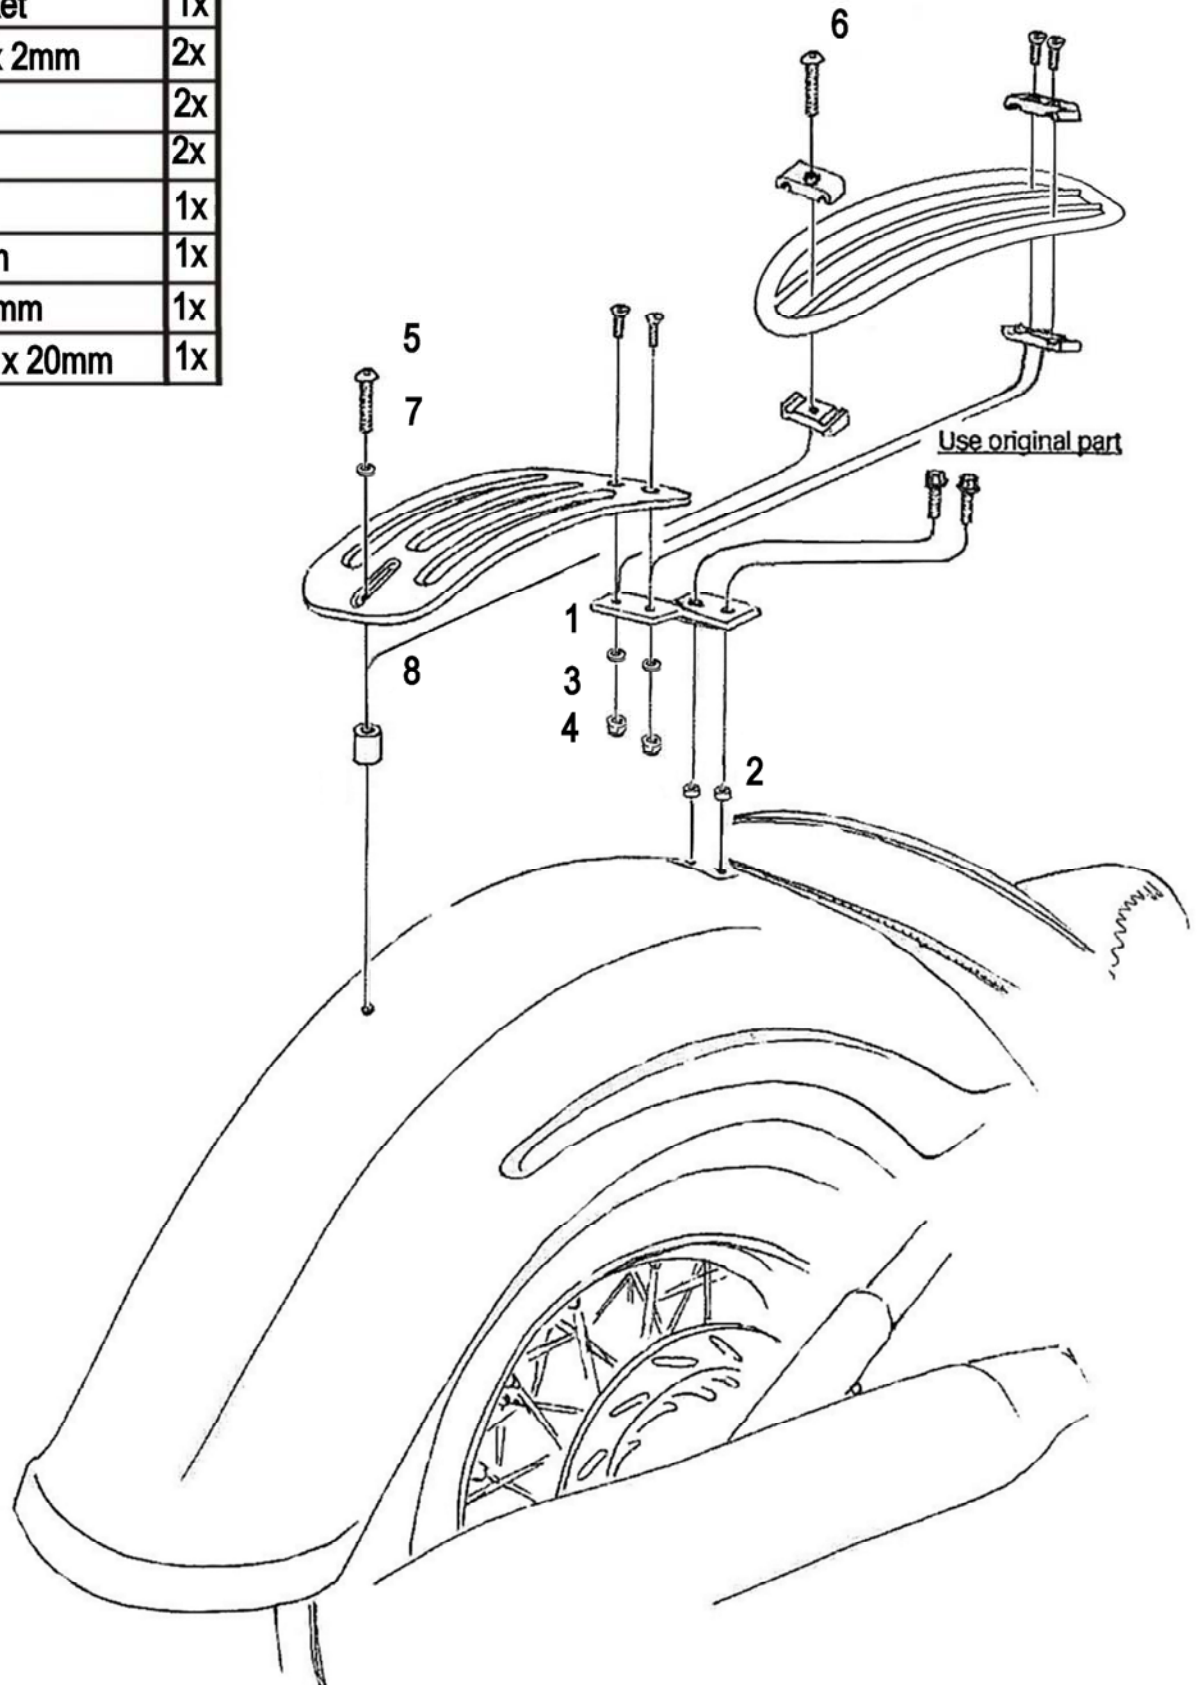

HIGHWAY HAWK

passion for chrome

Solo mounting kit for aluminum or Tubular solorack

Art. no. 662-046

Components

1	Mounting bracket	1x
2	Nylon ring M6 x 2mm	2x
3	Washer M6	2x
4	Nut M6	2x
5	Bolt M8 x 8mm	1x
6	Bolt M8 x 20mm	1x
7	Washer M8 x 2mm	1x
8	Bush Ø20 x M8 x 20mm	1x