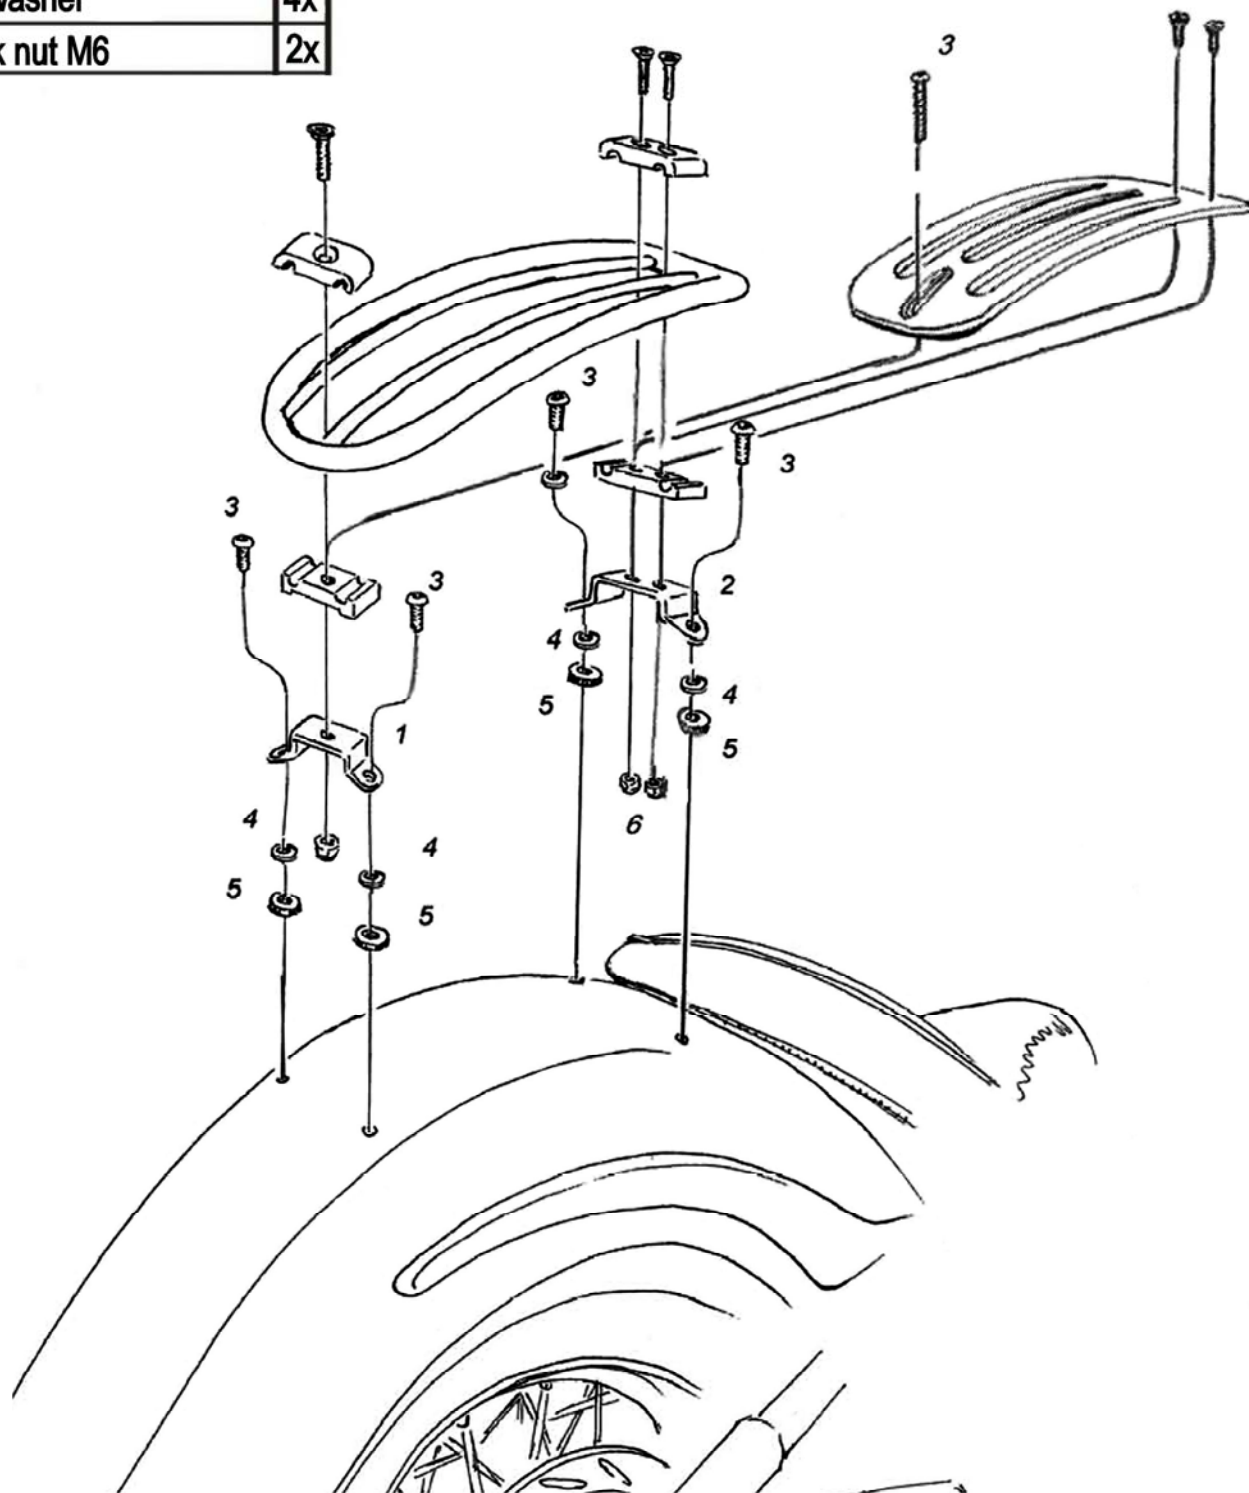

HIGHWAY HAWK

passion for chrome

Solo mounting kit for aluminum or Tubular solorack

Art.no. 662-045

Components

1	Mounting bracket No.1	1x
2	Mounting bracket No.2	1x
3	Bolt M8 x 16mm	5x
4	Washer M8	4x
5	Foam washer	4x
6	Selflock nut M6	2x