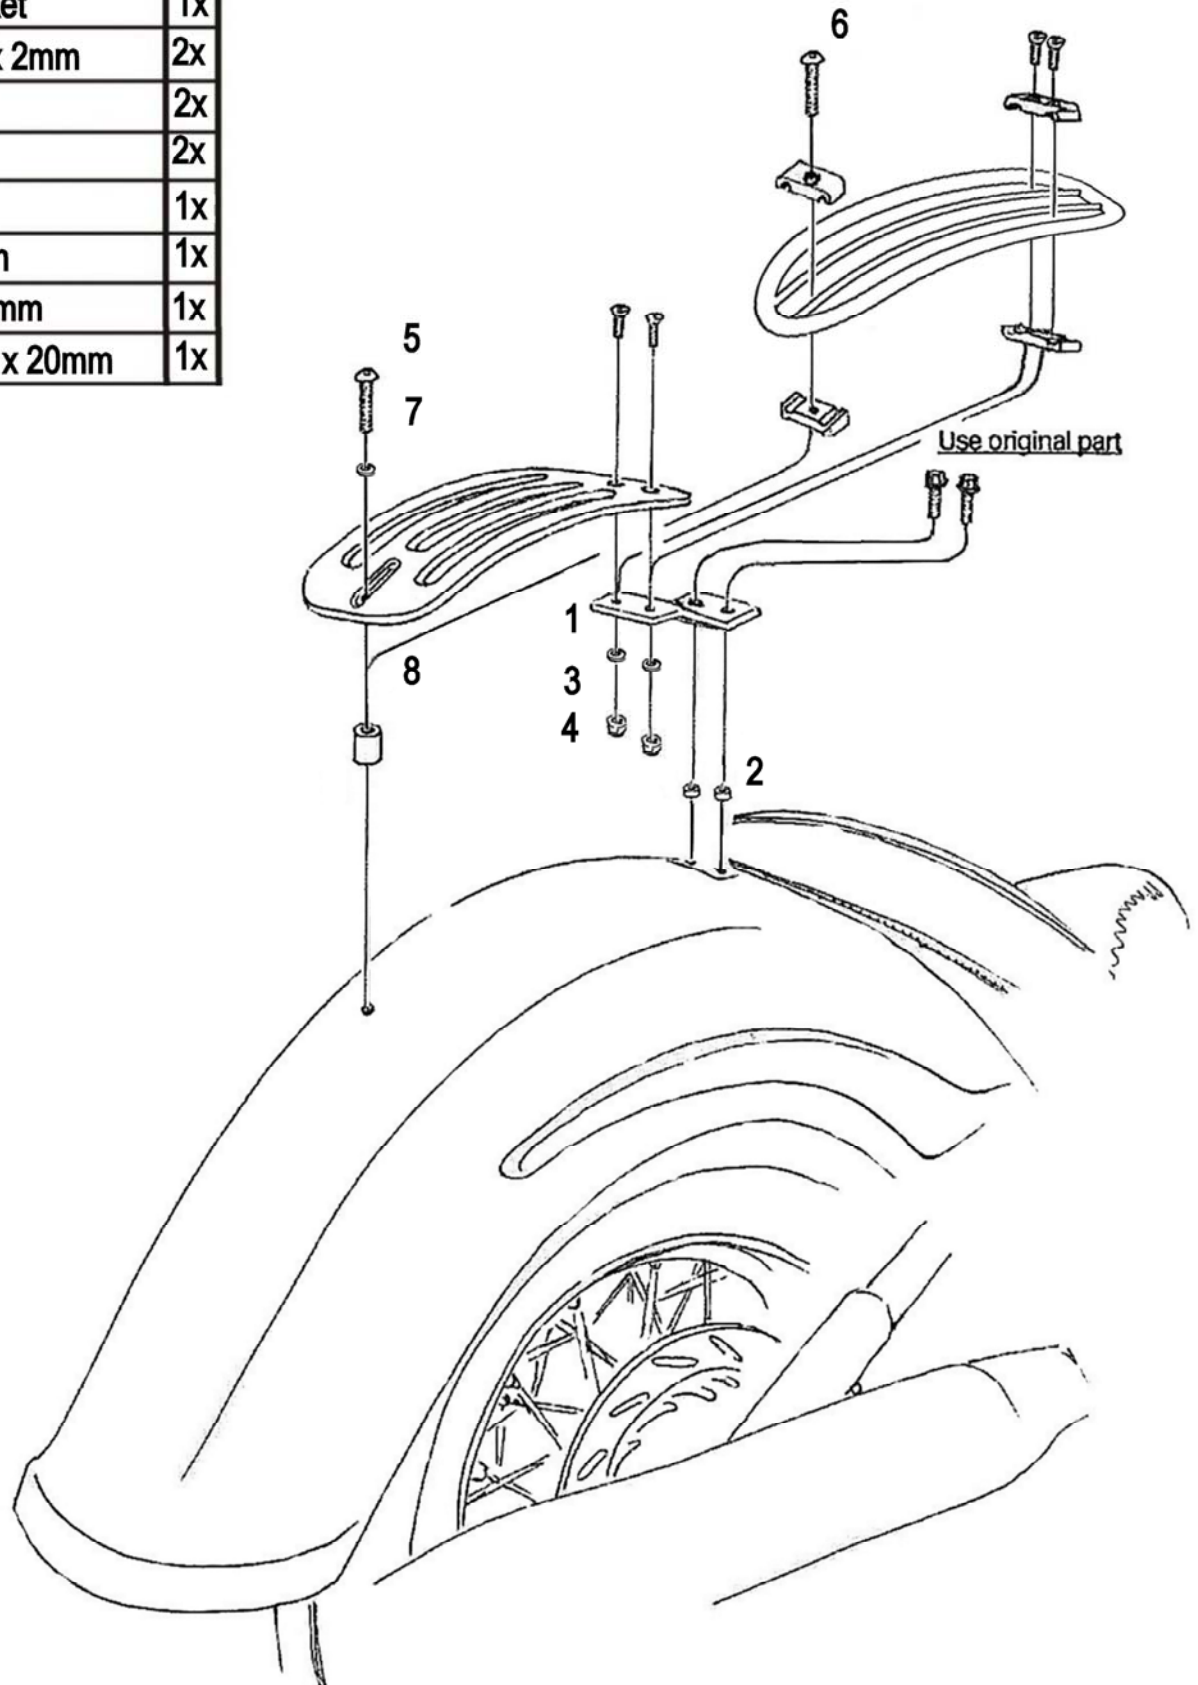

HIGHWAY HAWK

passion for chrome

Solo mounting kit for aluminum or Tubular solorack

Art. no. 662-046

Components

1	Mounting bracket	1x
2	Nylon ring M6 x 2mm	2x
3	Washer M6	2x
4	Nut M6	2x
5	Bolt M8 x 8mm	1x
6	Bolt M8 x 20mm	1x
7	Washer M8 x 2mm	1x
8	Bush Ø20 x M8 x 20mm	1x