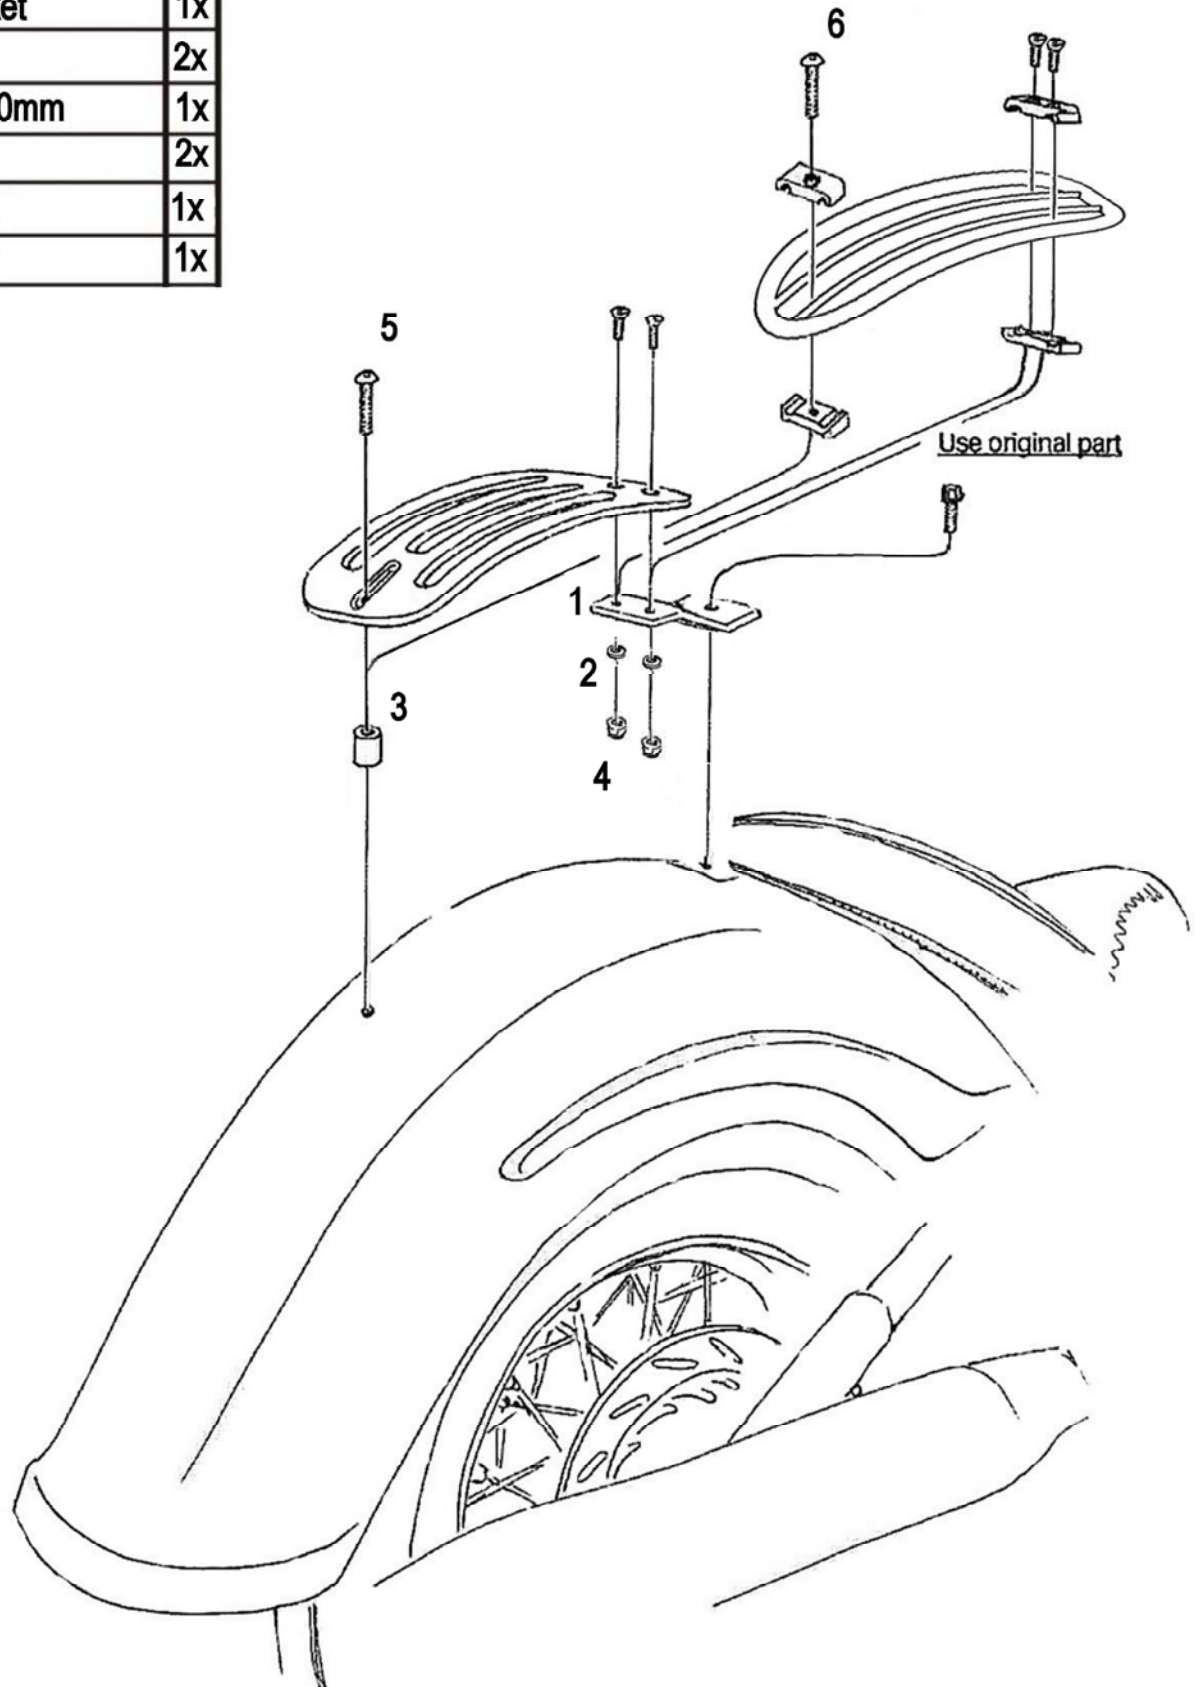

HIGHWAY HAWK

passion for chrome

Solo mounting kit for aluminum or Tubular solorack

Art.no. 661-040

Components

1	Mounting bracket	1x
2	Washer M6	2x
3	Spacer Ø18 x 20mm	1x
4	Nut M6	2x
5	Bolt M6x 35mm	1x
6	Bolt M6x 45mm	1x