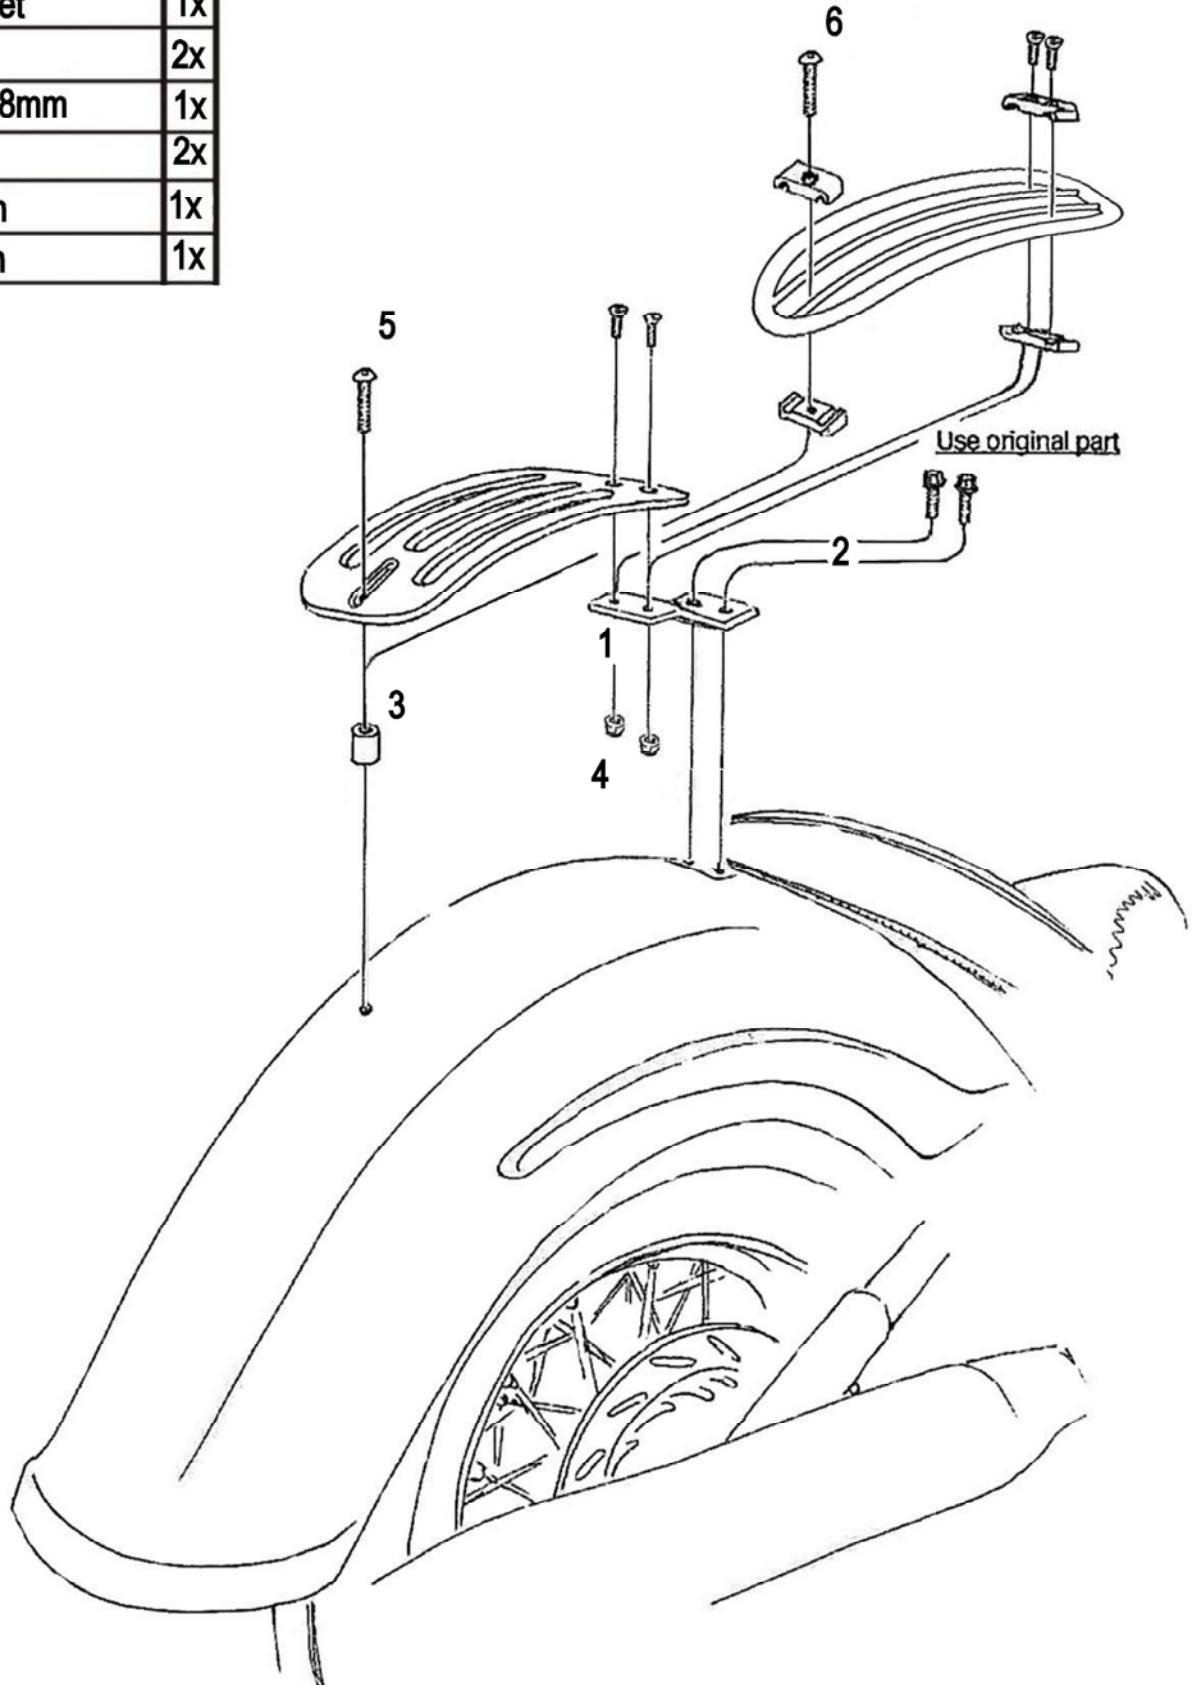

HIGHWAY HAWK

passion for chrome

Solo mounting kit

for aluminum or Tubular solorack

Art.no. 663-040

Components

1	Mounting bracket	1x
2	Washer M6	2x
3	Spacer Ø20 x 18mm	1x
4	Nut M6	2x
5	Bolt M8 x 35mm	1x
6	Bolt M8 x 45mm	1x