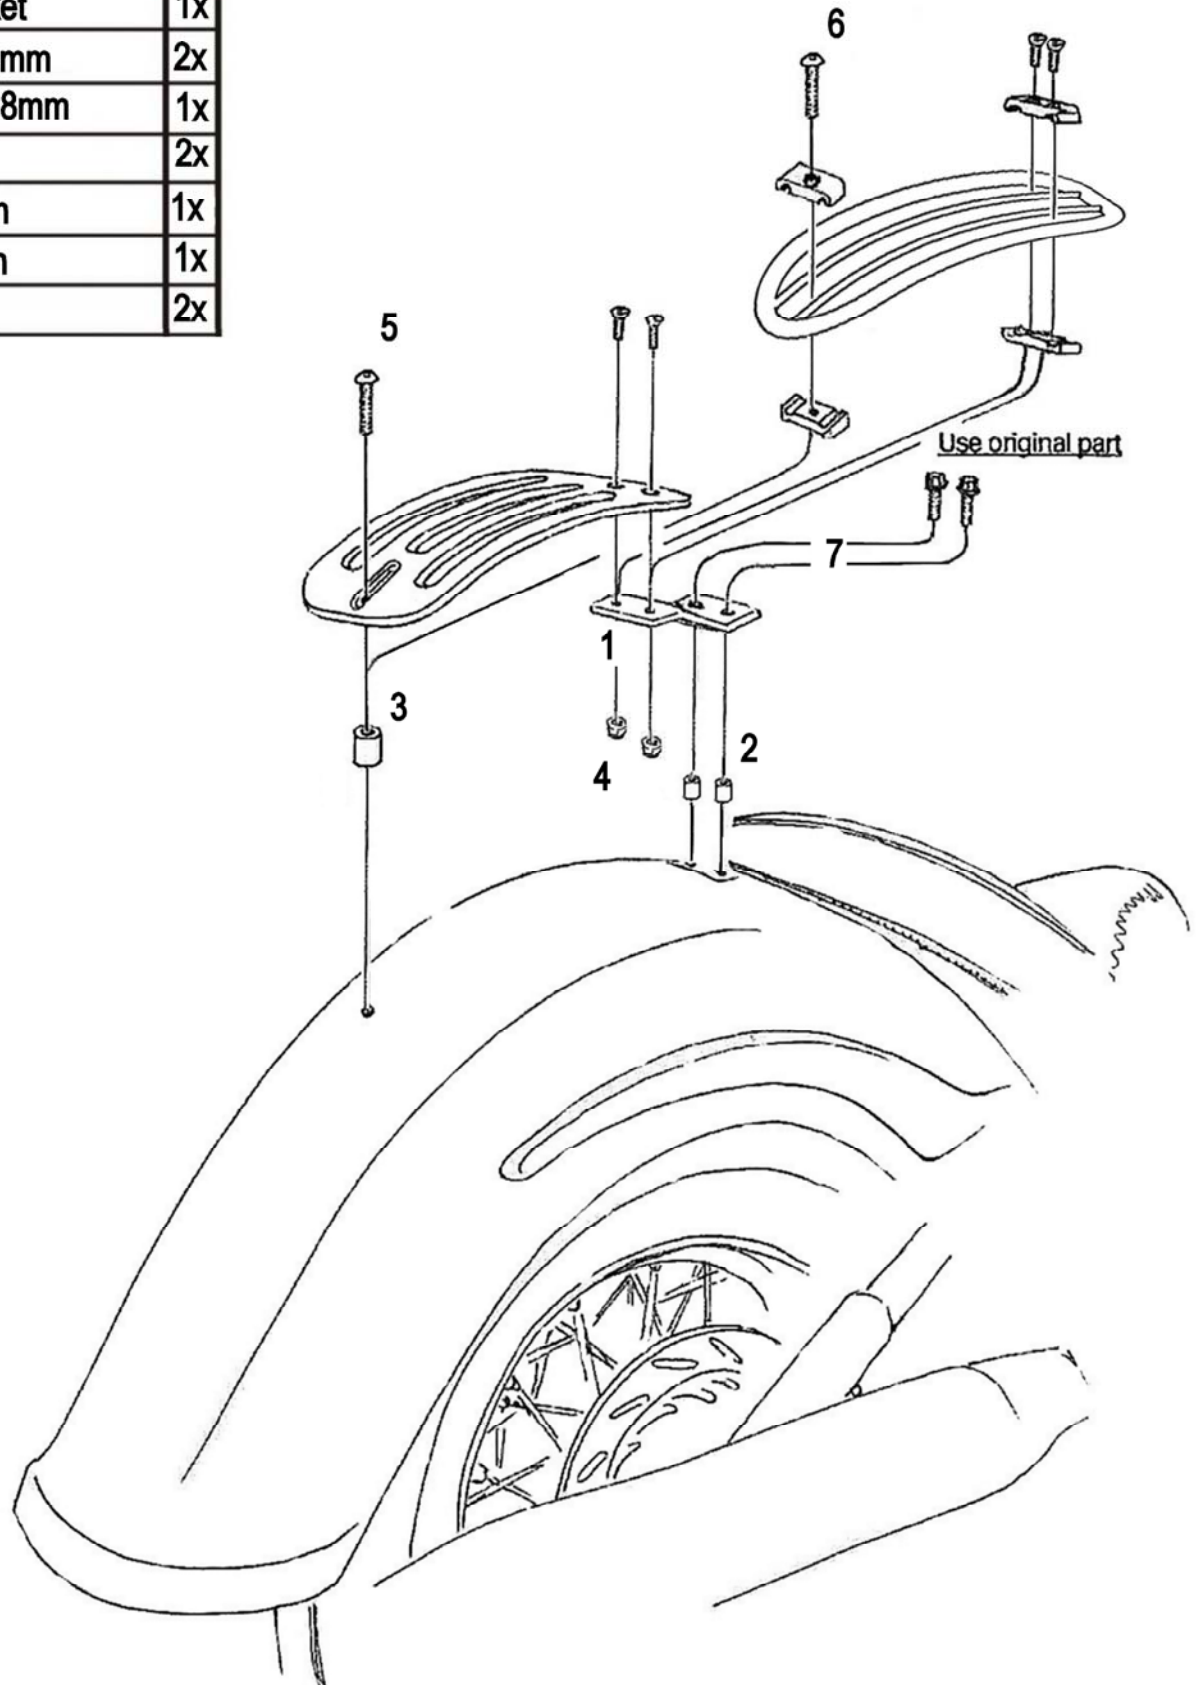

## Solo mounting kit

for aluminum or Tubular solorack

Art.no. 663-041

### Components

1	Mounting bracket	1x
2	Spacer Ø10 x 6mm	2x
3	Spacer Ø20 x 18mm	1x
4	Nut M6	2x
5	Bolt M8 x 35mm	1x
6	Bolt M8 x 45mm	1x
7	Washer M8	2x

This accessory should be mounted by a professional mechanic only.