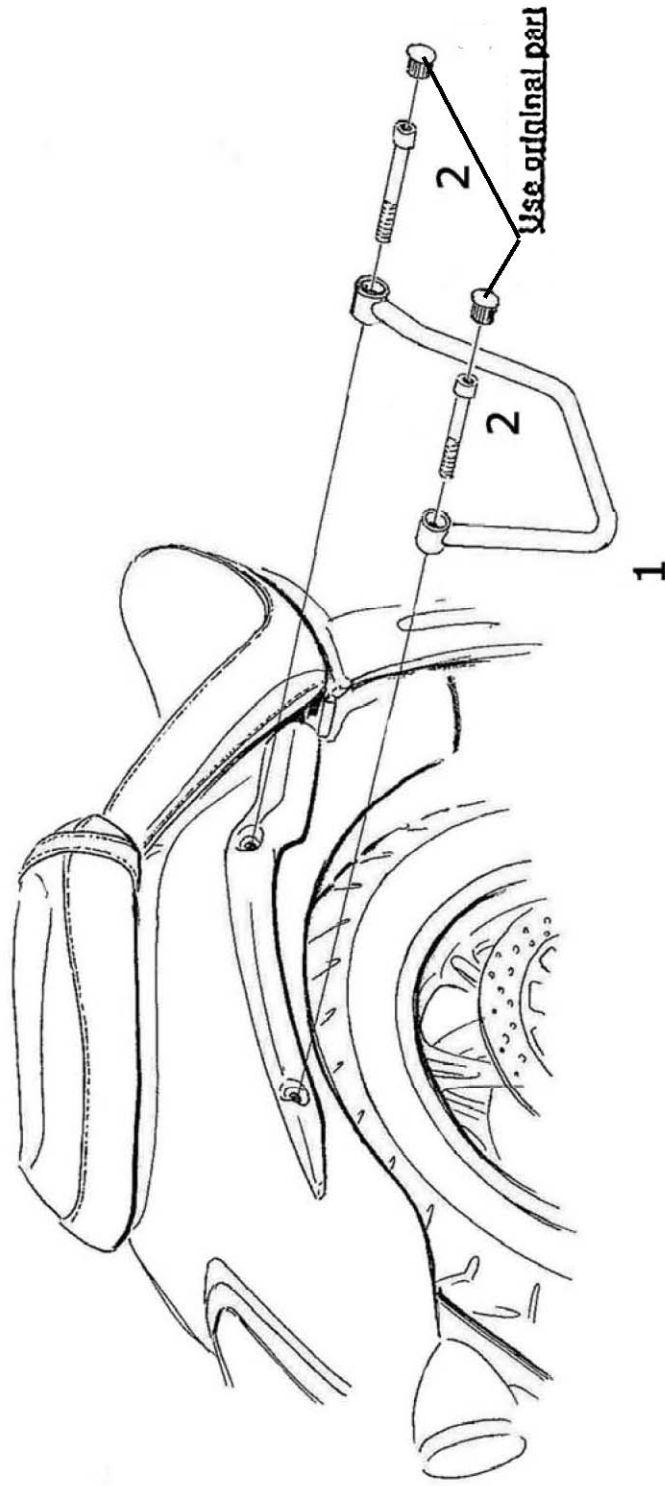

# Saddlebag Support 663-025

## Components

1	Saddlebag support	2X
2	Bolt M8 x 50	4X

Model for motorcycle

Please check all fixings and mounting points before assembly as listed on the mounting instruction sheet.

This accessory should be mounted by a professional mechanic only, Motolux International B.V. / Highway Hawk can not be held responsible for improper installation