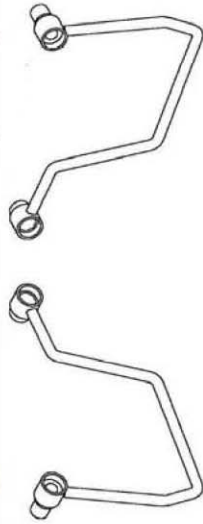

# Saddlebag Support 663-025

## Components

1	Saddlebag support	2X
2	Bolt M8 x 50	4X

Model for motorcycle

Please check all fixings and mounting points before assembly as listed on the mounting instruction sheet.

This accessory should be mounted by a professional mechanic only, Motolux International B.V. / Highway Hawk can not be held responsible for improper installation