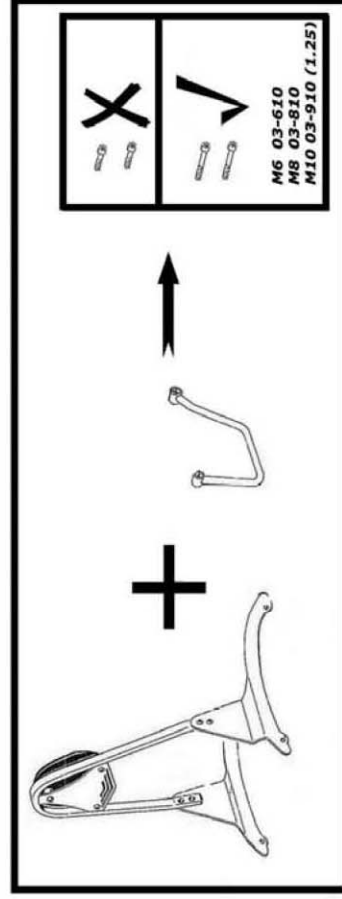

# Saddlebag Support 663-025

## Components

1	Saddlebag support	2X
2	Bolt M8 x 50	4X

Model for motorcycle

Please check all fixings and mounting points before assembly as listed on the mounting instruction sheet.

This accessory should be mounted by a professional mechanic only, Motolux International B.V. / Highway Hawk can not be held responsible for improper installation