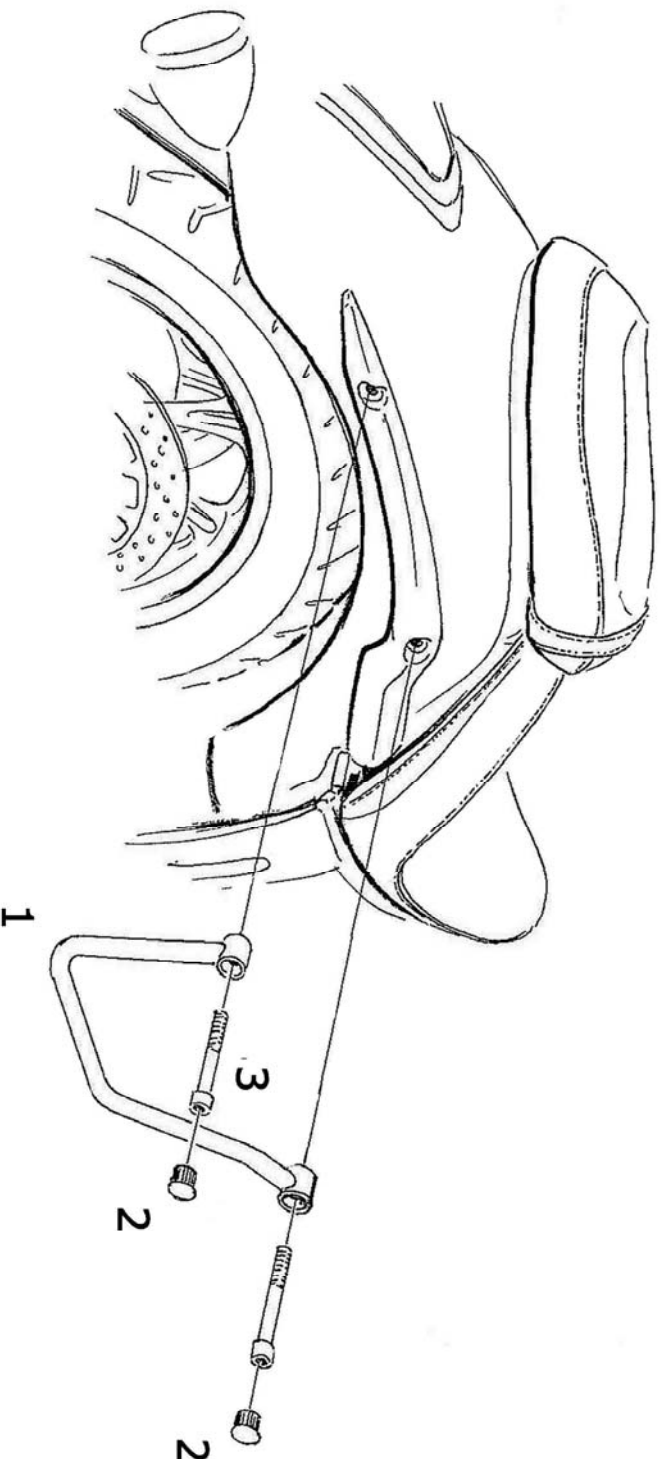

Saddlebag Support

663-026

Components

1	Saddlebag support	2X
2	Plug	4X
3	Bolt M8 x 50	4X

Model for motorcycle

+

→

	X
	✓
	✓
M6 03-610	
M8 03-810	
M10 03-910 (1.25)	

Please check all fixings and mounting points before assembly as listed on the mounting instruction sheet.

This accessory should be mounted by a professional mechanic only, Motolux International B.V. / Highway Hawk can not be held responsible for improper installation