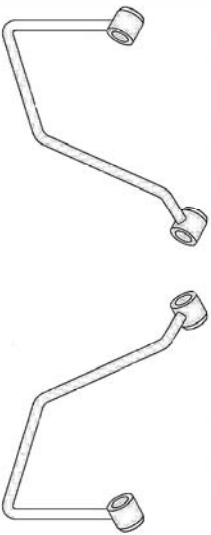

Saddlebag Support

663-026

Components

1	Saddlebag support	2X
2	Plug	4X
3	Bolt M8 x 50	4X

Model for motorcycle

+

→

	X
	✓
	✓
M6 03-610	
M8 03-810	
M10 03-910 (1.25)	

Please check all fixings and mounting points before assembly as listed on the mounting instruction sheet.

This accessory should be mounted by a professional mechanic only, Motolux International B.V. / Highway Hawk can not be held responsible for improper installation