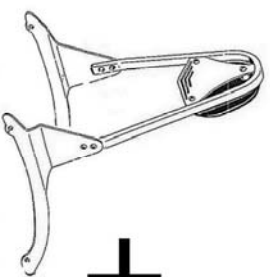

Saddlebag Support

663-026

Components

1	Saddlebag support	2X
2	Plug	4X
3	Bolt M8 x 50	4X

Model for motorcycle

+

→

	X
	✓
	✓
M6 03-610	
M8 03-810	
M10 03-910 (1.25)	

Please check all fixings and mounting points before assembly as listed on the mounting instruction sheet.

This accessory should be mounted by a professional mechanic only, Motolux International B.V. / Highway Hawk can not be held responsible for improper installation