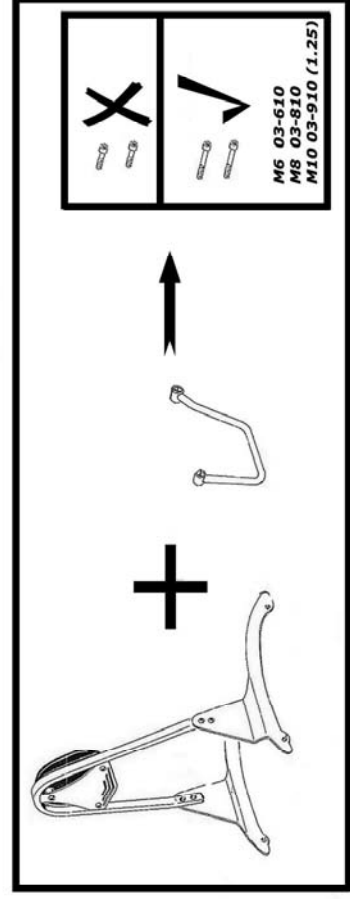

# Saddlebag Support 663-028

## Components

1	Saddlebag support	2x
2	Plug	4x
3	Bolt M8 x 50	2x
4	Bolt M8 x 25	2x

**Model for motorcycle**

Please check all fixings and mounting points before assembly as listed on the mounting instruction sheet.