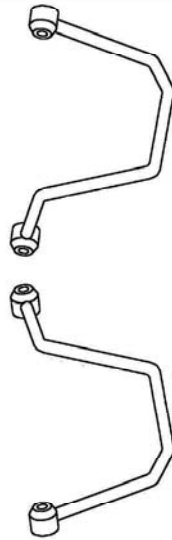

# Saddlebag Support 663-028

## Components

1	Saddlebag support	2x
2	Plug	4x
3	Bolt M8 x 50	2x
4	Bolt M8 x 25	2x

**Model for motorcycle**

Please check all fixings and mounting points before assembly as listed on the mounting instruction sheet.