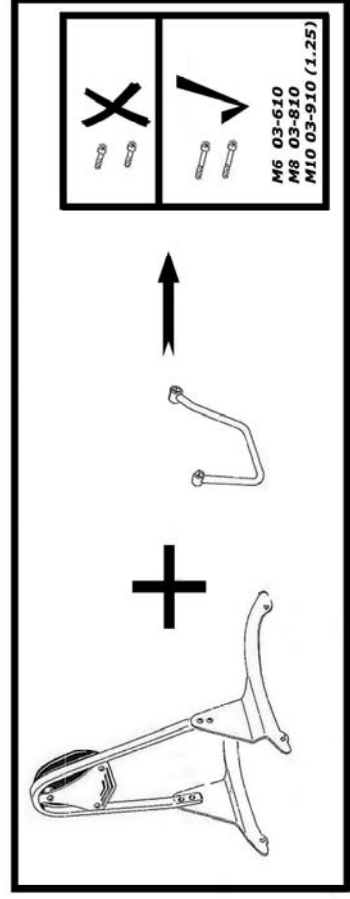

Saddlebag Support

663-029

Components	
1	Saddlebag support 2X
2	Plug 4X
3	Bolt M8 x 75 4X

Model for motorcycle

Please check all fixings and mounting points before assembly as listed on the mounting instruction sheet.