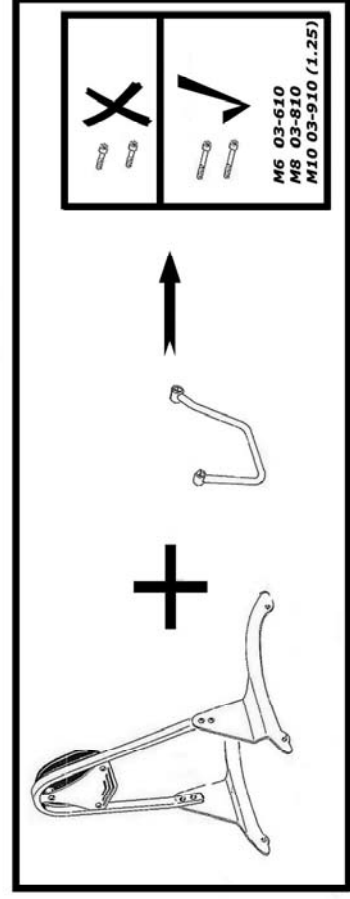

# Saddlebag Support 663-030

Components	
1	Saddlebag support 2x
2	Plug 4x
3	Bolt M8 x 85 2x
4	Bolt M8 x 75 2x

**Model for motorcycle**

Please check all fixings and mounting points before assembly as listed on the mounting instruction sheet.