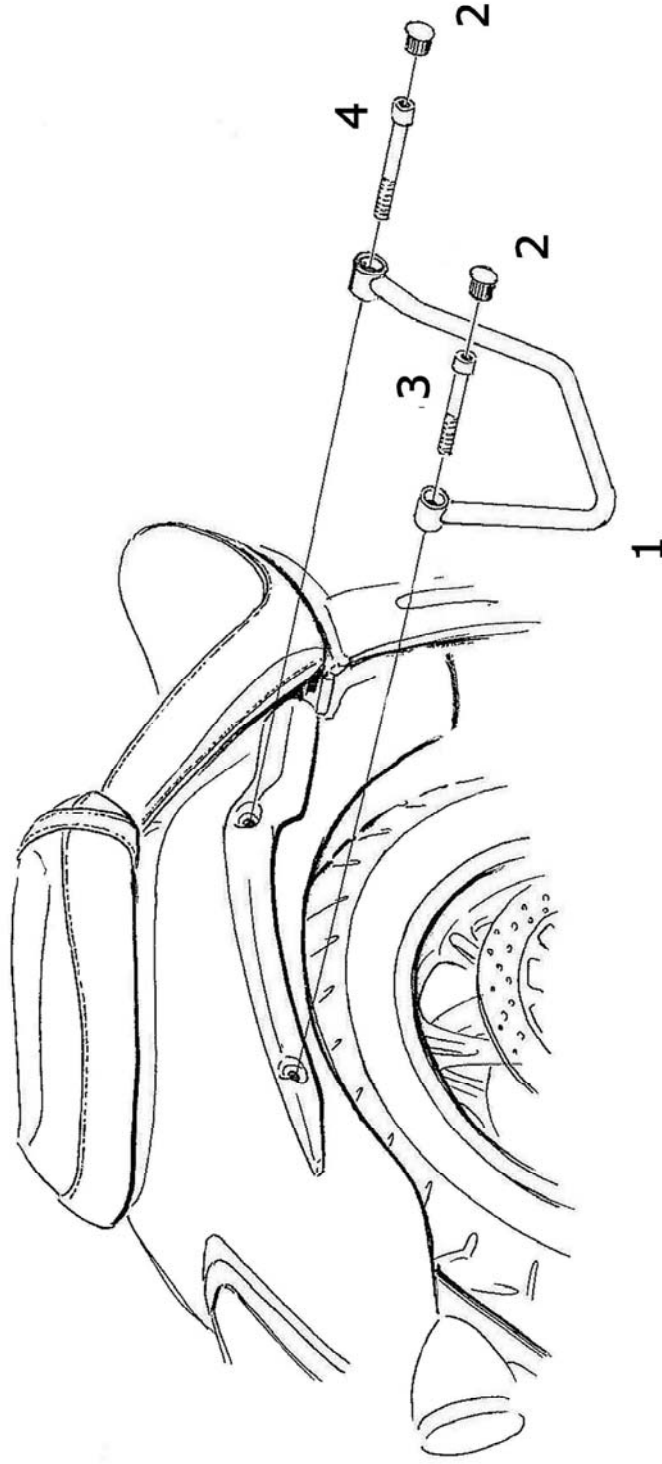

# Saddlebag Support 663-030

Components	
1	Saddlebag support 2x
2	Plug 4x
3	Bolt M8 x 85 2x
4	Bolt M8 x 75 2x

**Model for motorcycle**

Please check all fixings and mounting points before assembly as listed on the mounting instruction sheet.