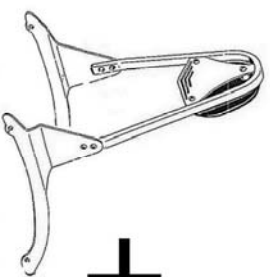

# Saddlebag Support 663-031

## Components

1	Saddlebag support	2X
2	Plug	4X
3	Bolt M10(1.25)x60	4X

Model for motorcycle

+

	<b>X</b>
	<b>✓</b>
M6 03-610	
M8 03-810	
M10 03-910 (1.25)	

Please check all fixings and mounting points before assembly as listed on the mounting instruction sheet.