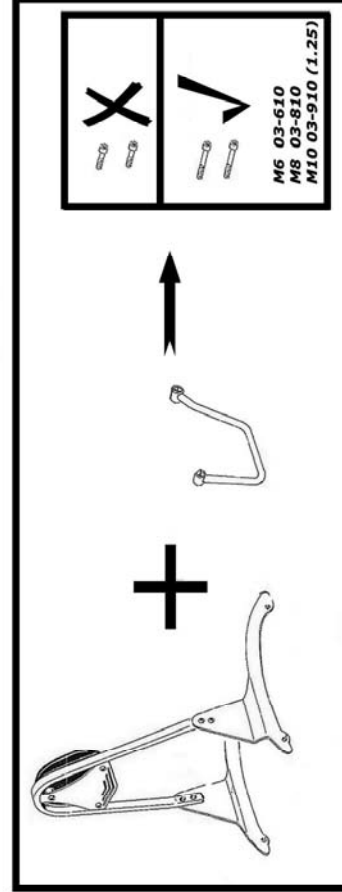

# Saddlebag Support 663-032

Components	
1	Saddlebag support 2x
2	Plug 4x
3	Bolt M8 x 60 2x
4	Bolt M8 x 80 2x

**Model for motorcycle**

Please check all fixings and mounting points before assembly as listed on the mounting instruction sheet.