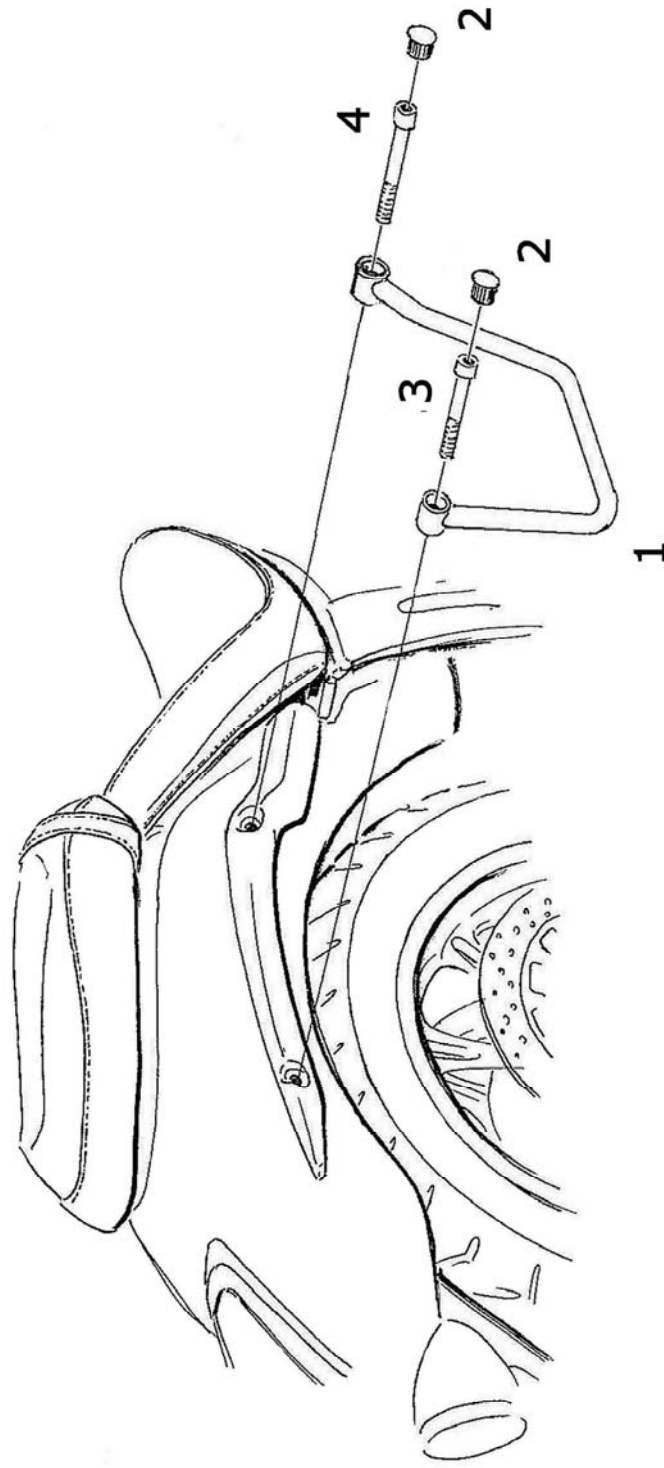

# Saddlebag Support 663-032

Components	
1	Saddlebag support 2x
2	Plug 4x
3	Bolt M8 x 60 2x
4	Bolt M8 x 80 2x

**Model for motorcycle**

Please check all fixings and mounting points before assembly as listed on the mounting instruction sheet.