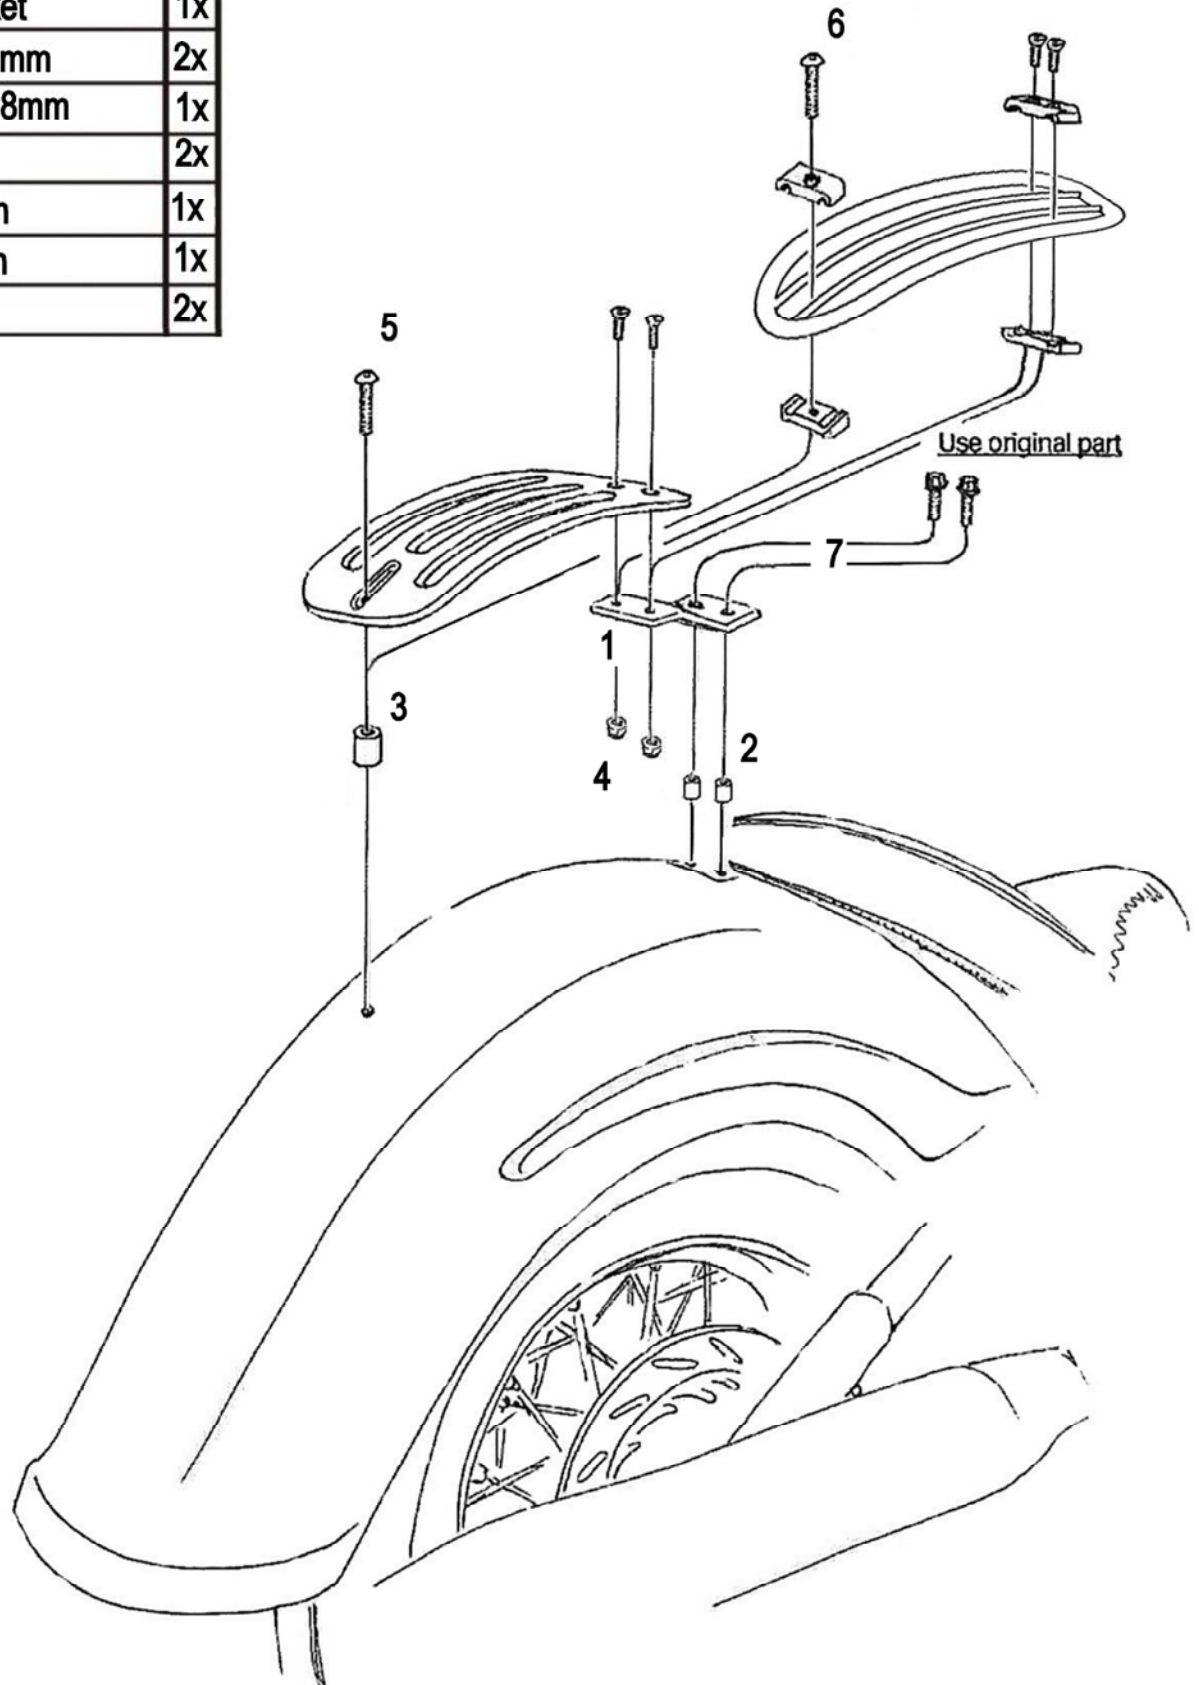

HIGHWAY HAWK

passion for chrome

Solo mounting kit

for aluminum or Tubular solorack

Art.no. 663-041

Components

1	Mounting bracket	1x
2	Spacer Ø10 x 6mm	2x
3	Spacer Ø20 x 18mm	1x
4	Nut M6	2x
5	Bolt M8 x 35mm	1x
6	Bolt M8 x 45mm	1x
7	Washer M8	2x