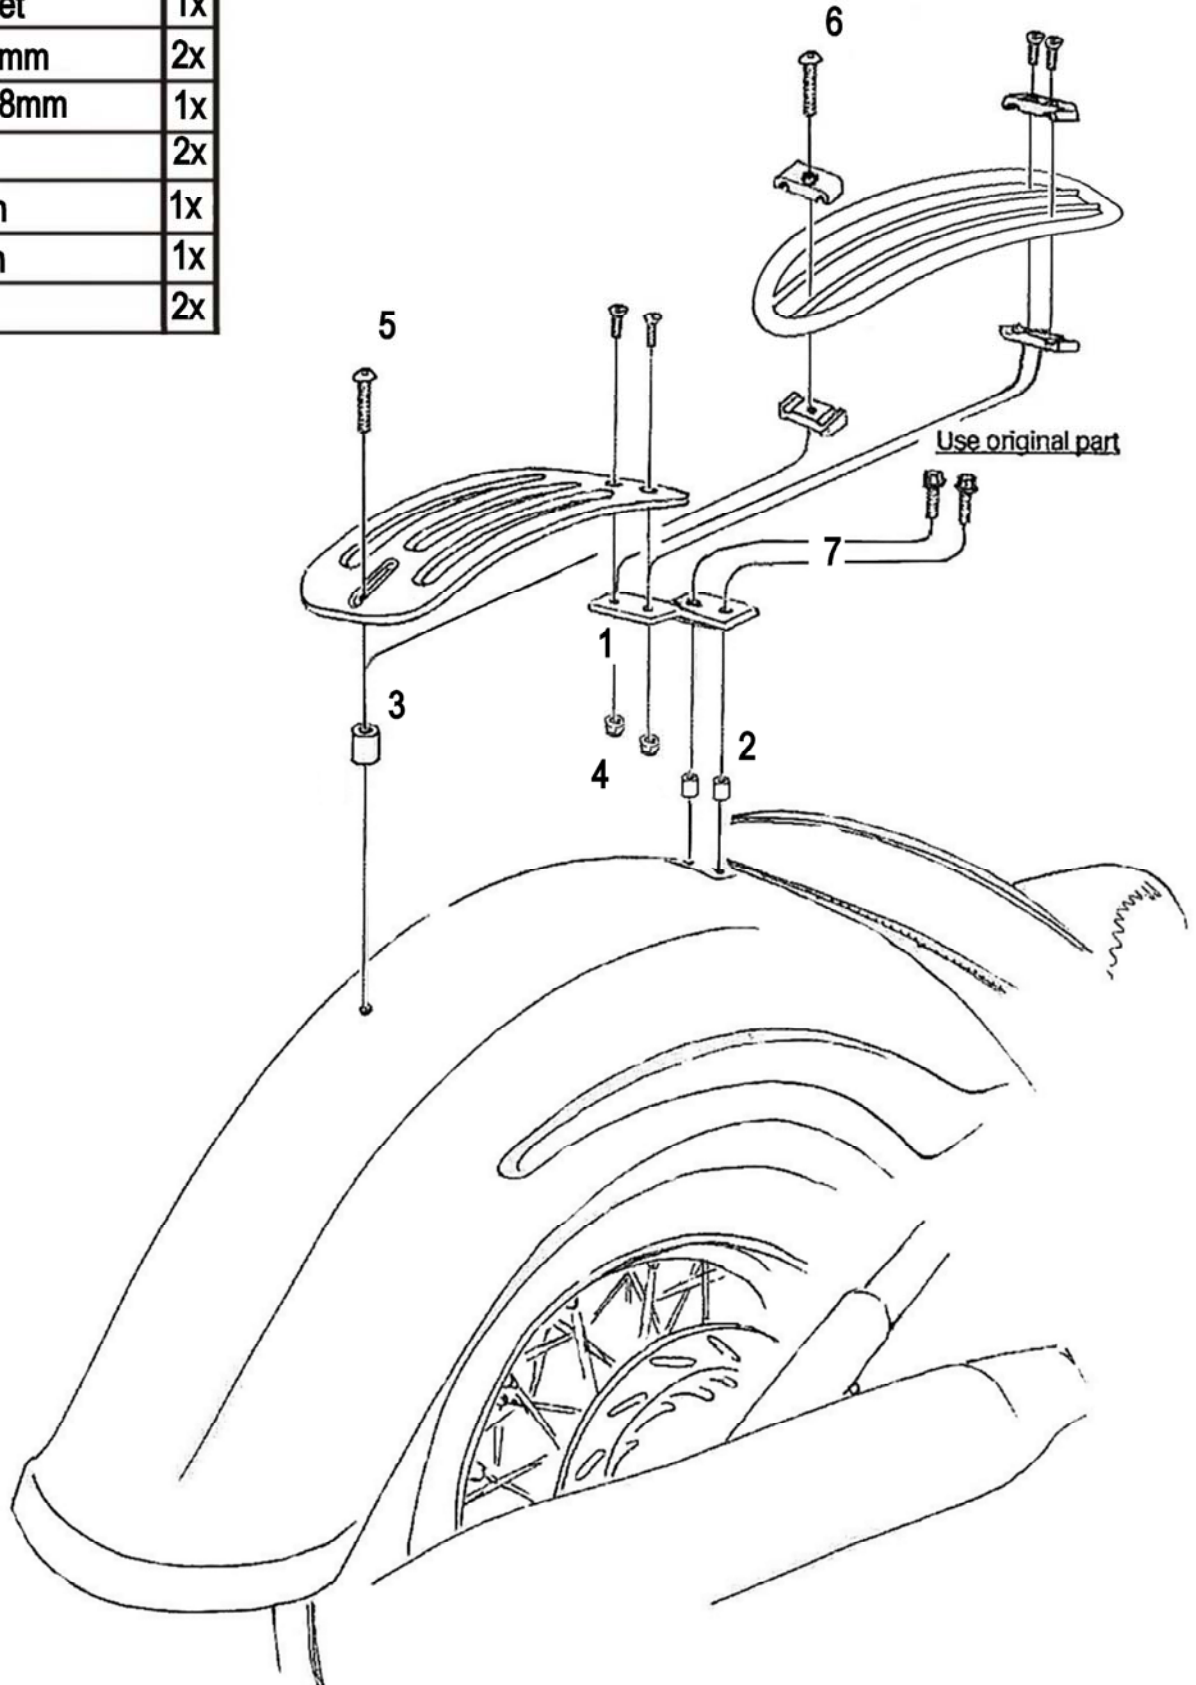

HIGHWAY HAWK

passion for chrome

Solo mounting kit

for aluminum or Tubular solorack

Art.no. 663-041

Components

1	Mounting bracket	1x
2	Spacer Ø10 x 6mm	2x
3	Spacer Ø20 x 18mm	1x
4	Nut M6	2x
5	Bolt M8 x 35mm	1x
6	Bolt M8 x 45mm	1x
7	Washer M8	2x