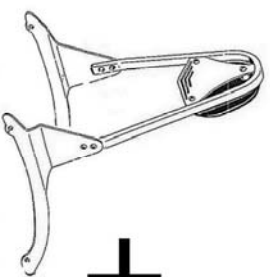

Saddlebag Support

664-022

Components

1	Saddlebag support	2X
2	Plug	4X
3	Bolt M8 x 70	4X

Model for motorcycle

+

	X
	✓
MG 03-610 M8 03-810 M10 03-910 (1.25)	

Please check all fixings and mounting points before assembly as listed on the mounting instruction sheet.