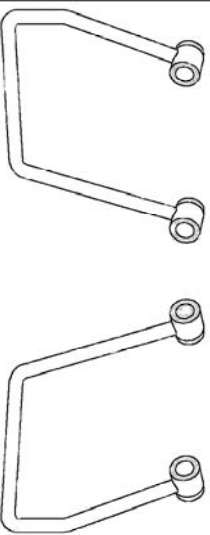

Saddlebag Support

664-022

Components

1	Saddlebag support	2X
2	Plug	4X
3	Bolt M8 x 70	4X

Model for motorcycle

+

	X
	✓
MG 03-610 M8 03-810 M10 03-910 (1.25)	

Please check all fixings and mounting points before assembly as listed on the mounting instruction sheet.