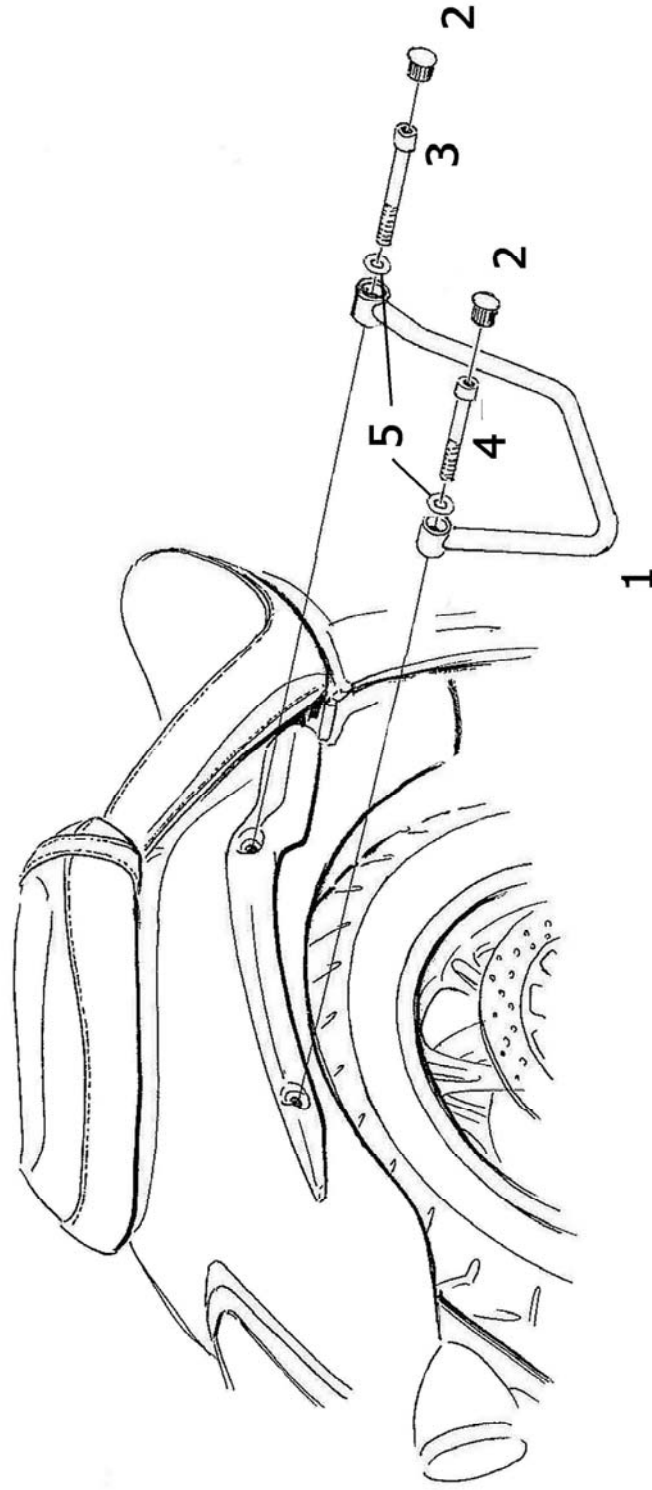

Saddlebag Support 664-029

Components

1	Saddlebag support	2x
2	Plug	4x
3	Bolt M6 x 40	2x
4	Bolt M6 x 35	2x
5	Washer M6	4x

Model for motorcycle

Please check all fixings and mounting points before assembly as listed on the mounting instruction sheet.