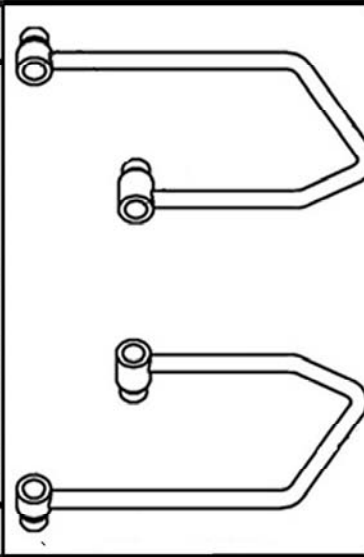

Saddlebag Support 664-029

Components

1	Saddlebag support	2x
2	Plug	4x
3	Bolt M6 x 40	2x
4	Bolt M6 x 35	2x
5	Washer M6	4x

Model for motorcycle

Please check all fixings and mounting points before assembly as listed on the mounting instruction sheet.