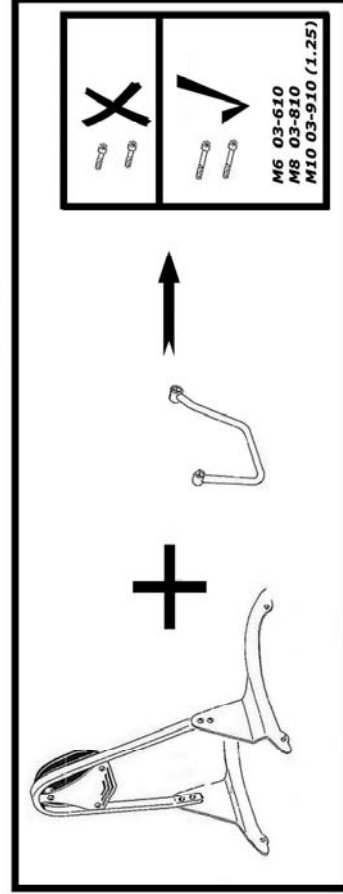

Saddlebag Support 664-029

Components

1	Saddlebag support	2x
2	Plug	4x
3	Bolt M6 x 40	2x
4	Bolt M6 x 35	2x
5	Washer M6	4x

Model for motorcycle

Please check all fixings and mounting points before assembly as listed on the mounting instruction sheet.