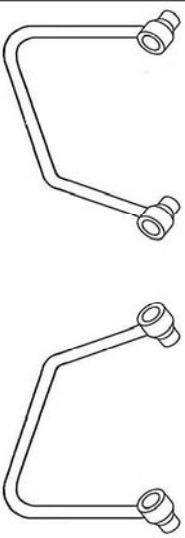

# Saddlebag Support

### Components

1	Saddlebag support	2X
2	Plug	4X
3	Bolt M8 x 40	4X

Model for motorcycle

		<b>X</b>
		<b>✓</b>
M6 03-610		
M8 03-810		
M10 03-910 (1.25)		

Please check all fixings and mounting points before assembly as listed on the mounting instruction sheet.