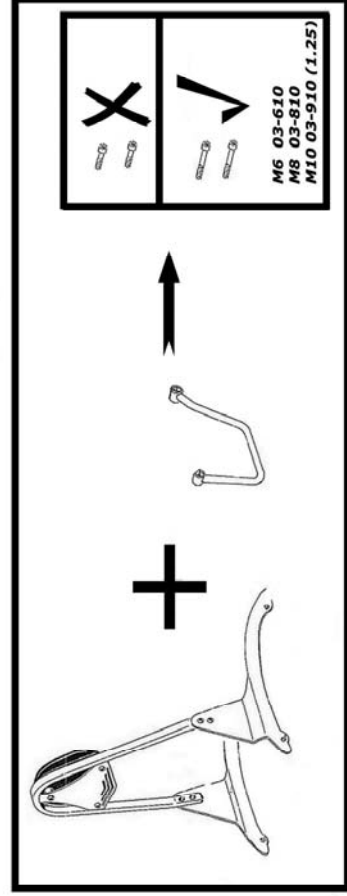

Saddlebag Support 664-032

Components

1	Saddlebag support	2x
2	Plug	4x
3	Bolt M8 x 45	2x
4	Bolt M8 x 35	2x
5	Bush Ø18 x 5	4x
6	Washer M8	4x

Model for motorcycle

Please check all fixings and mounting points before assembly as listed on the mounting instruction sheet.