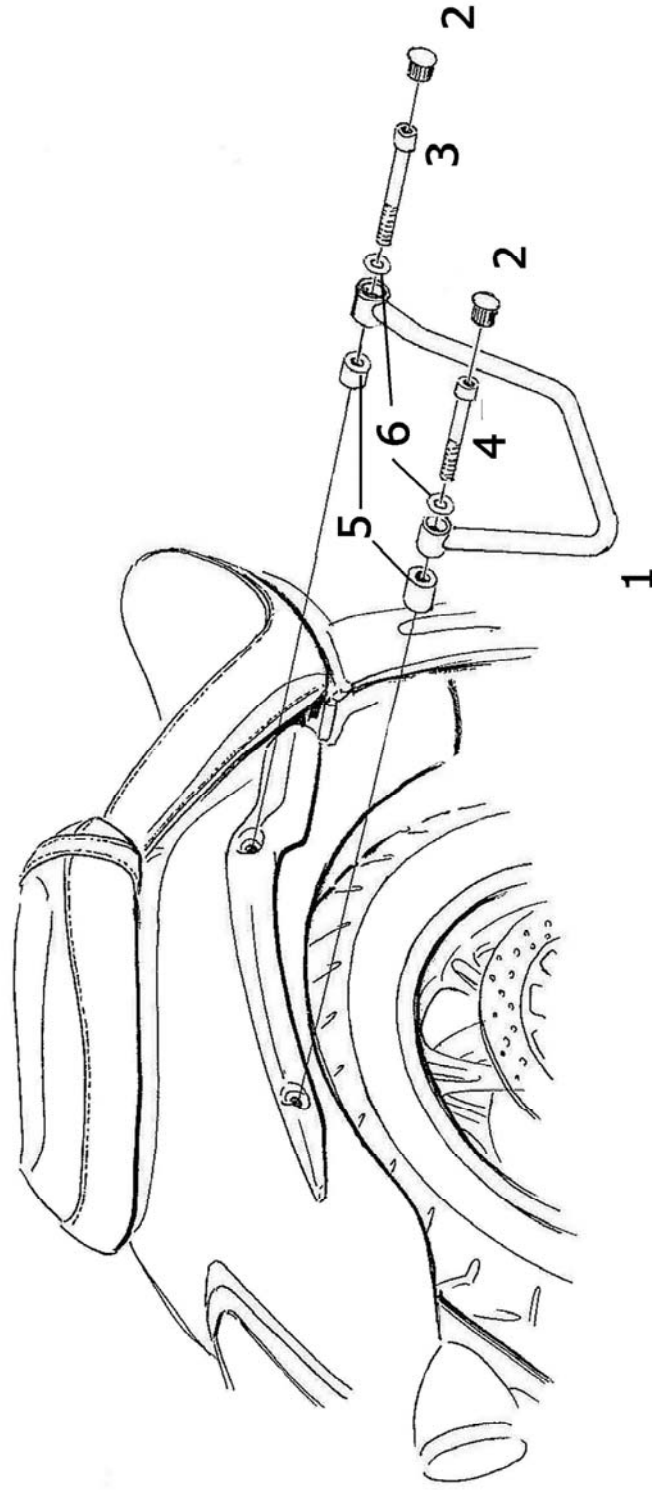

Saddlebag Support 664-032

Components

1	Saddlebag support	2x
2	Plug	4x
3	Bolt M8 x 45	2x
4	Bolt M8 x 35	2x
5	Bush Ø18 x 5	4x
6	Washer M8	4x

Model for motorcycle

Please check all fixings and mounting points before assembly as listed on the mounting instruction sheet.