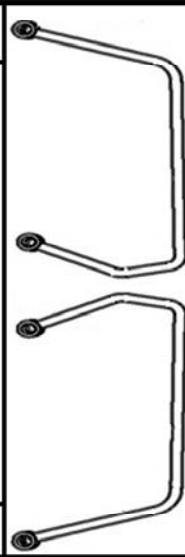

Saddlebag Support 664-032

Components

1	Saddlebag support	2x
2	Plug	4x
3	Bolt M8 x 45	2x
4	Bolt M8 x 35	2x
5	Bush Ø18 x 5	4x
6	Washer M8	4x

Model for motorcycle

Please check all fixings and mounting points before assembly as listed on the mounting instruction sheet.