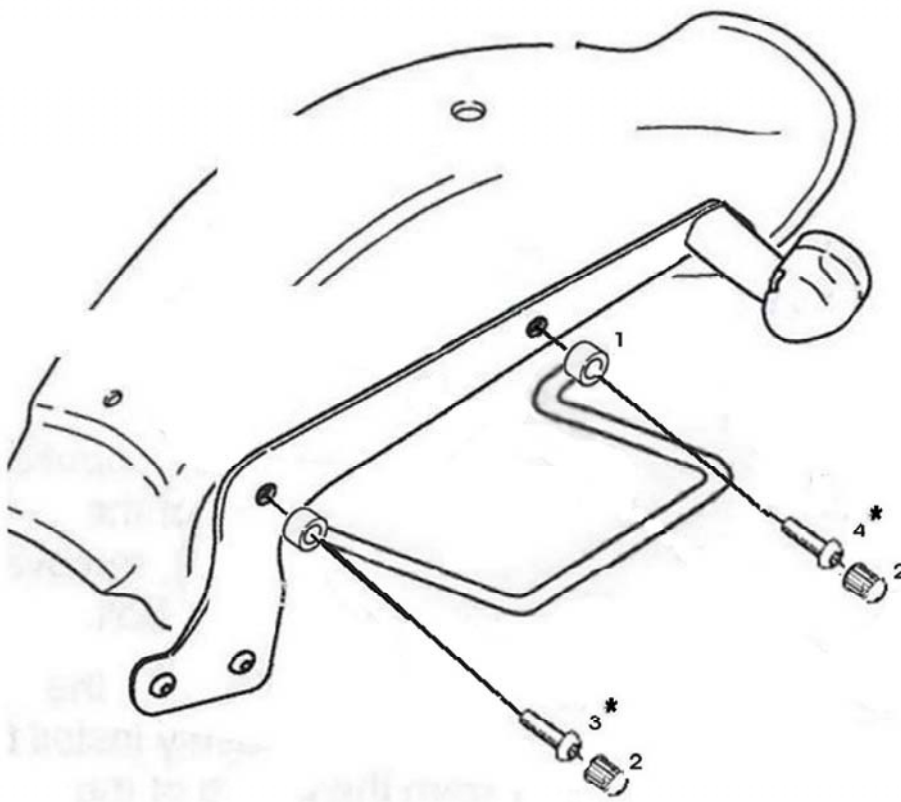

HIGHWAY HAWK

passion for chrome

Saddlebag Support HD FXDF '08-up / FXDWG '06-'09

Art.no 667-020

Components

1	Saddlebag Support	2x
2	Saddlebag Support plug	4x
3	Bolt 3/8-16 x 1-1/4 "	2x
4	Bolt 3/8-16 x 1	2x

Note: Use loctite 242 (blue) on every bolt. Bolts: use torque wrench: 27ft-lbs / 37Nm. Grap Strap must be removed.

This accessory should be mounted by a professional mechanic only.

MotoLux International B.V. / Highway Hawk can not be held responsible for improper installation.