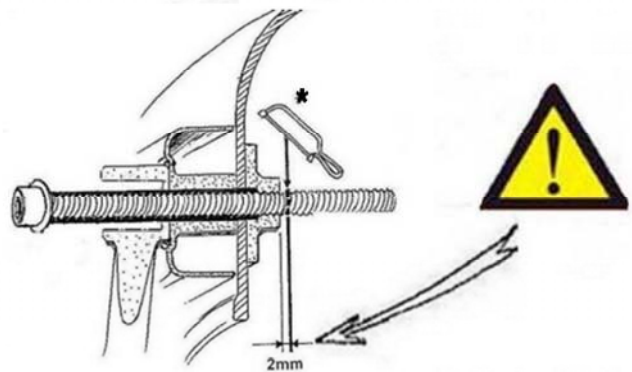

HIGHWAY HAWK

passion for chrome

Saddlebag Support HD FXDF '08-up / FXDWG '06-'09

Art.no 667-020

Components

1	Saddlebag Support	2x
2	Saddlebag Support plug	4x
3	Bolt 3/8-16 x 1-1/4 "	2x
4	Bolt 3/8-16 x 1	2x

Note: Use loctite 242 (blue) on every bolt. Bolts: use torque wrench: 27ft-lbs / 37Nm. Grap Strap must be removed.

This accessory should be mounted by a professional mechanic only.

MotoLux International B.V. / Highway Hawk can not be held responsible for improper installation.