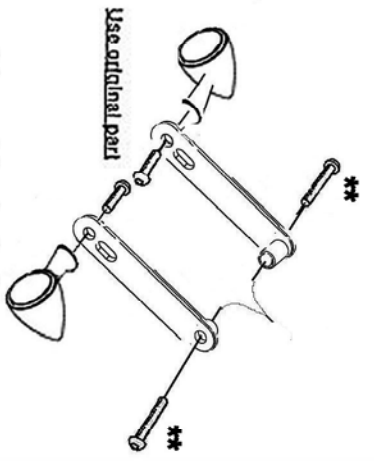

Components

1	Saddlebag support kit	1x
2	Bolt 5/16 x 2 1/4"	2x
3	Bolt 5/16 x 1 5/8" *	2x
4	Plug	4x

* : Without turnsignals.
 ** : With turnsignals.

T.S. re-location-Kit 667-039

This part is not included