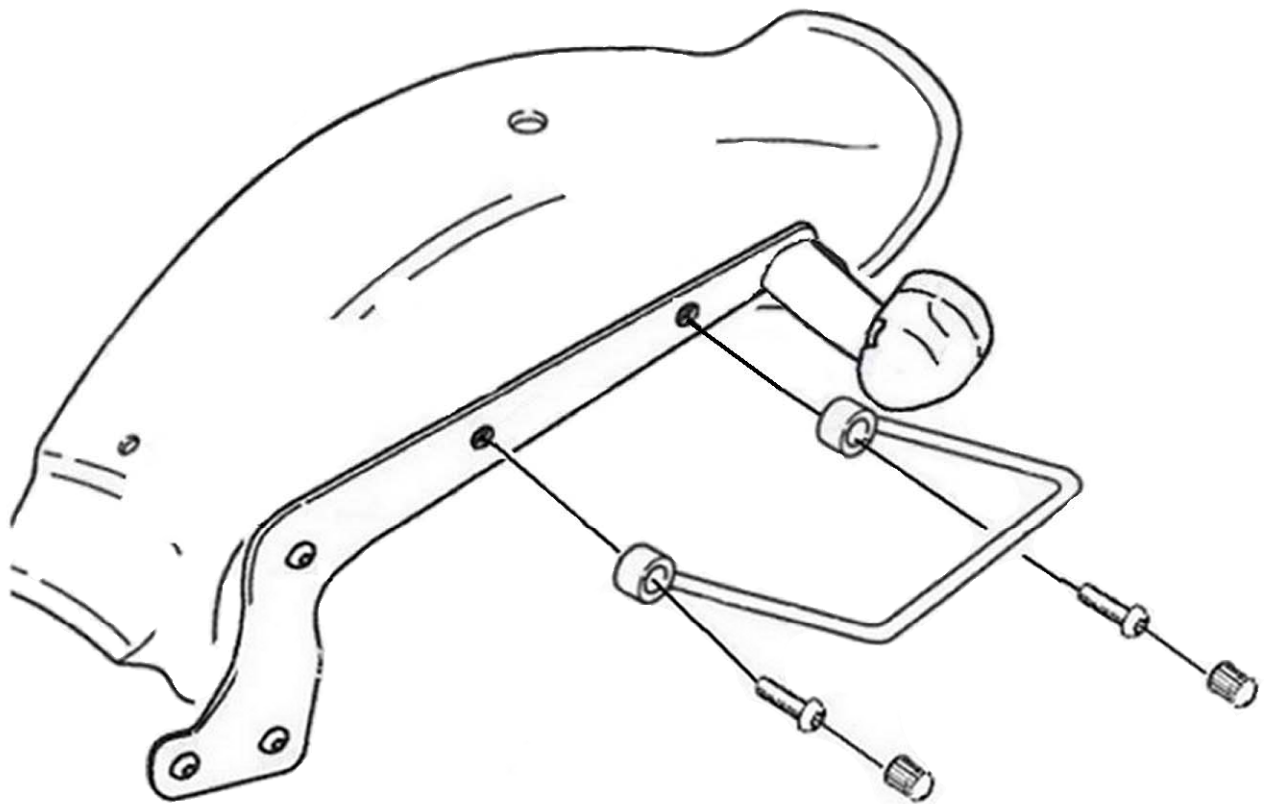

HIGHWAY HAWK
passion for chrome

Saddelbag support kit **667-022**

Components

1	Saddlebag support set	1x
2	Bolt 3/8"-16 x 1 1/4"	4x
3	Plug	4x

This accessory should be mounted by a professional mechanic only.
MotoLux International B.V. / Highway Hawk can not be held responsible for improper installation.