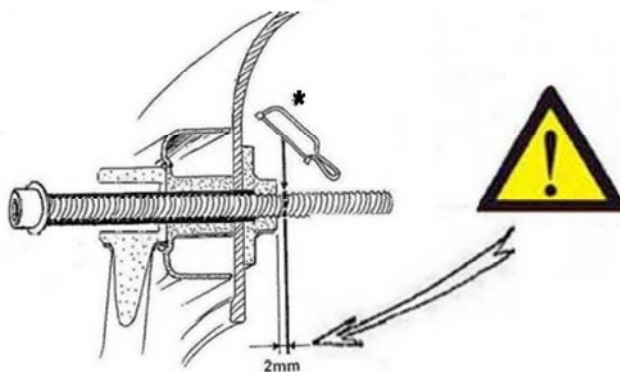

HIGHWAY HAWK

passion for chrome

Saddlebag Support HD FL / FX '84-UP

Except see: www.HighwayHawk.com

667-023

Components

1	Saddlebag Support	2x
2	Saddlebag Support plug	4x
3	Bolt 3/8-16 x 1-1/4 "	2x
4	Bolt 3/8-16 x 1-1/2 "	4x
5	Washer / Shim	8x

Note: Use loctite 242 (blue) on every bolt. Bolts: use torque wrench: 27ft-lbs / 37Nm. Grap Strap must be removed.

This accessory should be mounted by a professional mechanic only.

MotoLux International B.V. / Highway Hawk can not be held responsible for improper installation.