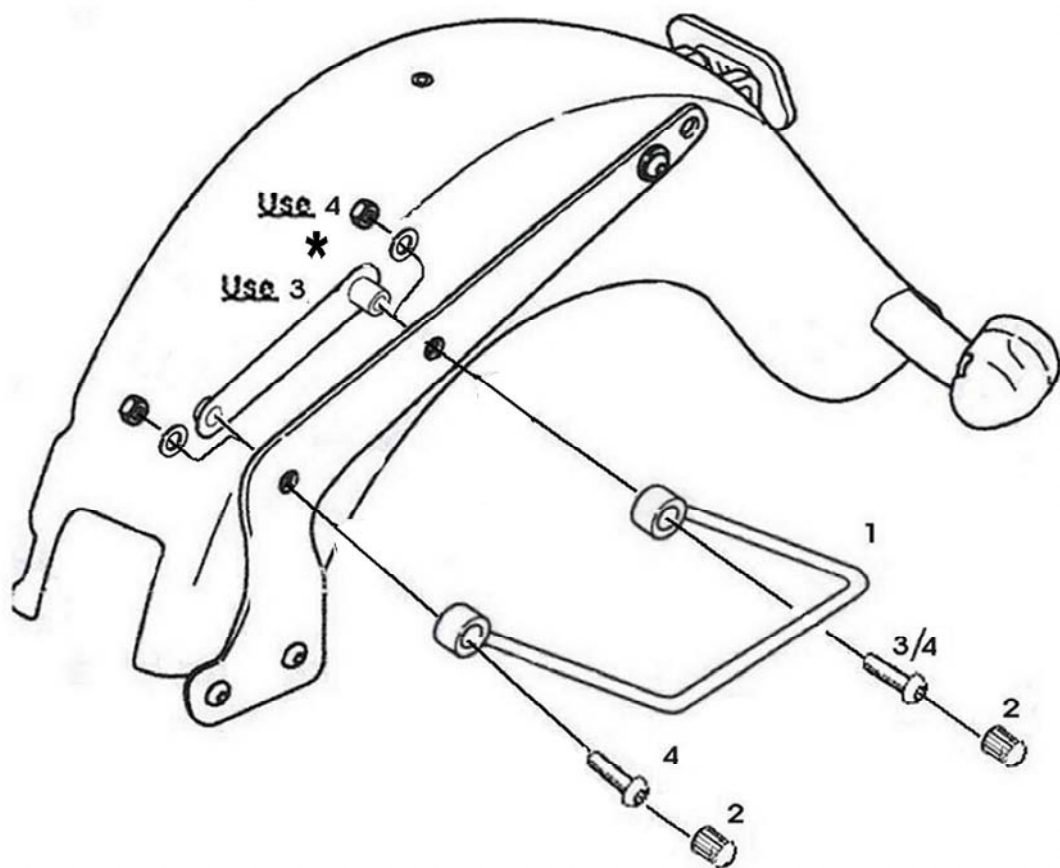

HIGHWAY HAWK

passion for chrome

Saddlebag Support HD FL / FX '84-UP

Except see: www.HighwayHawk.com

667-023

Components

1	Saddlebag Support	2x
2	Saddlebag Support plug	4x
3	Bolt 3/8-16 x 1-1/4 "	2x
4	Bolt 3/8-16 x 1-1/2 "	4x
5	Washer / Shim	8x

Note: Use loctite 242 (blue) on every bolt. Bolts: use torque wrench: 27ft-lbs / 37Nm. Grap Strap must be removed.

This accessory should be mounted by a professional mechanic only.

MotoLux International B.V. / Highway Hawk can not be held responsible for improper installation.