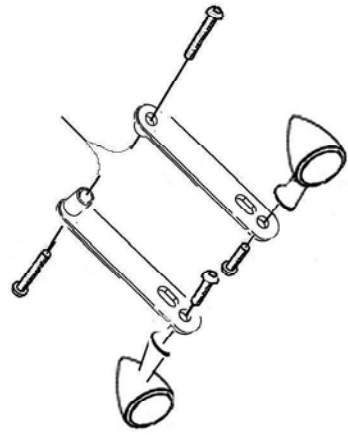

Components

1	Saddlebag support set	1x
2	T.S. cover plate	2x
3	Bolt 3/8 x 1 1/4" *	2x
4	Bolt 5/16 x 1 1/2" **	2x
5	Bolt 5/16 x 2 1/2"	2x
6	Nut 5/16	2x
7	Plug	4x

* : With Turnsignal

** : Without Turnsignal

T.S. re-location-Kit 667-039

This part is not included