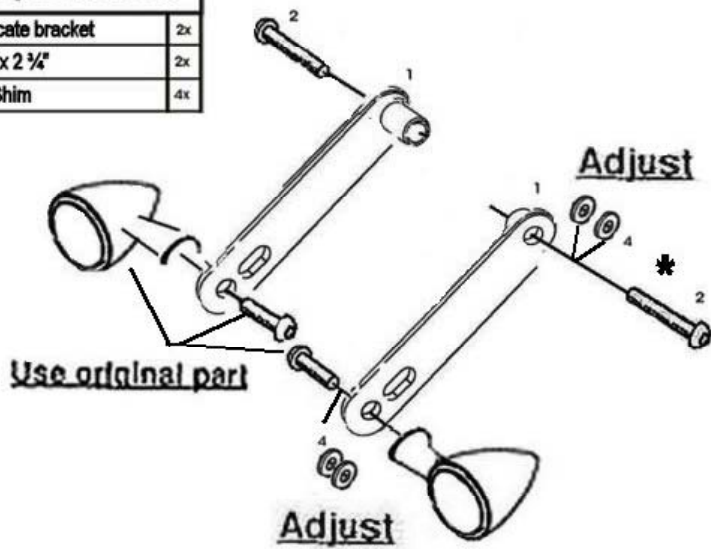

T.S. re-location-Kit 667-039

Components	
1	T.S. re-locate bracket 2x
2	Bolt 5/16 x 2 3/4" 2x
3	Washer/Shim 4x

HIGHWAY HAWK
passion for chrome

Saddlebag support

T.S. re-location-Kit 667-039

Components	
1	T.S. re-locate bracket 2x
2	Bolt 5/16 x 2 3/4" 2x
3	Washer/Shim 4x