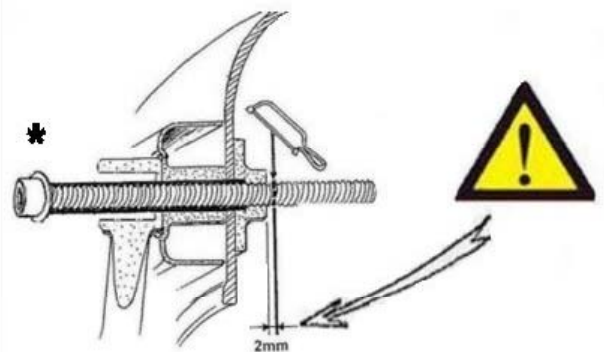

HIGHWAY HAWK
passion for chrome

Saddlebag support