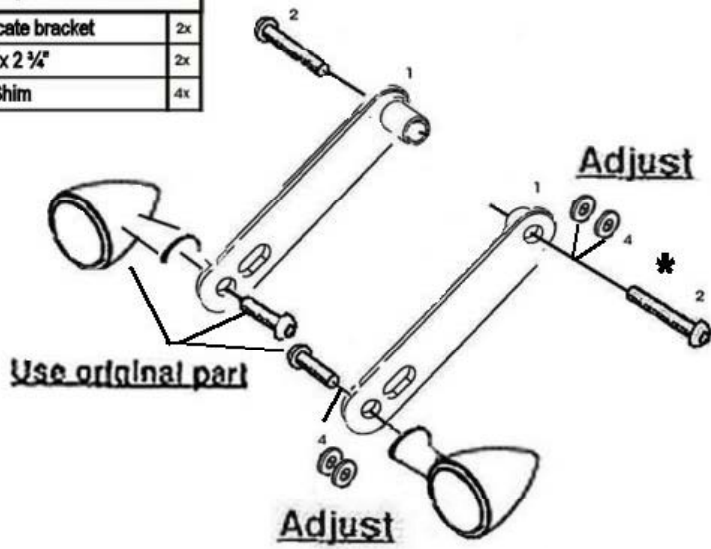

T.S. re-location-Kit 667-039

Components	
1	T.S. re-locate bracket 2x
2	Bolt 5/16 x 2 3/4" 2x
3	Washer/Shim 4x

HIGHWAY HAWK
passion for chrome

Saddlebag support

T.S. re-location-Kit 667-039

Components	
1	T.S. re-locate bracket 2x
2	Bolt 5/16 x 2 3/4" 2x
3	Washer/Shim 4x