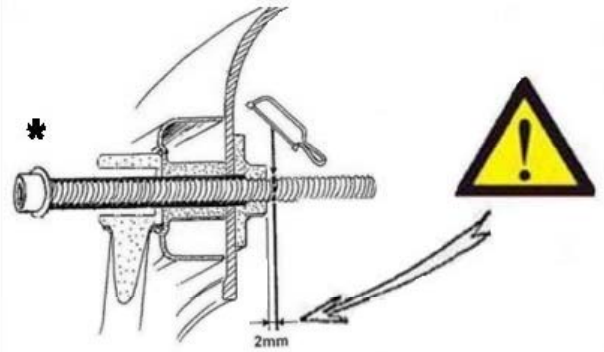

T.S. re-location-Kit 667-039

Components	
1	T.S. re-locate bracket 2x
2	Bolt 5/16 x 2 3/4" 2x
3	Washer/Shim 4x

HIGHWAY HAWK
passion for chrome

Saddlebag support

T.S. re-location-Kit 667-039

Components	
1	T.S. re-locate bracket 2x
2	Bolt 5/16 x 2 3/4" 2x
3	Washer/Shim 4x