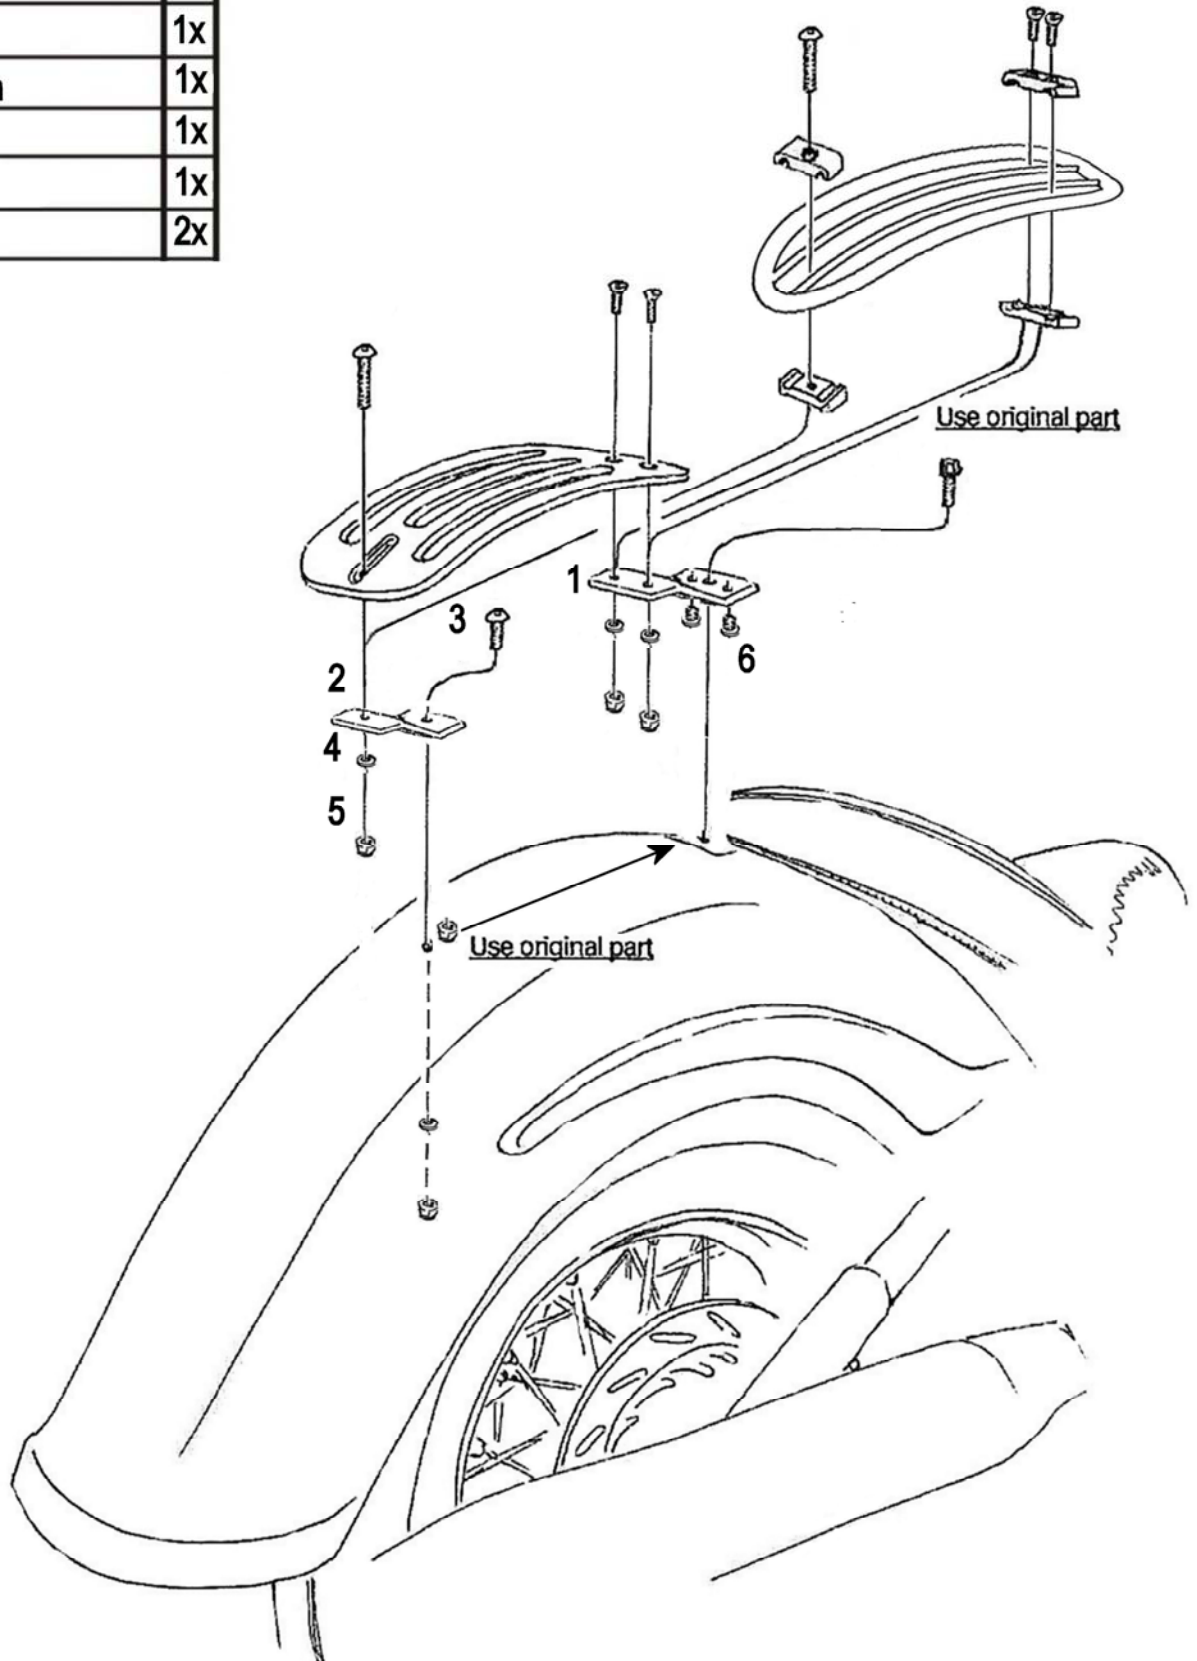

HIGHWAY HAWK

passion for chrome

Solo mounting kit

for aluminum or Tubular solorack

Art.no. 667-040

Components

1	Bracket No.1	1x
2	Bracket No.2	1x
3	Bolt M8 x 16mm	1x
4	Washer M8	1x
5	Nut M8	1x
6	Damper	2x

This accessory should be mounted by a professional mechanic only.