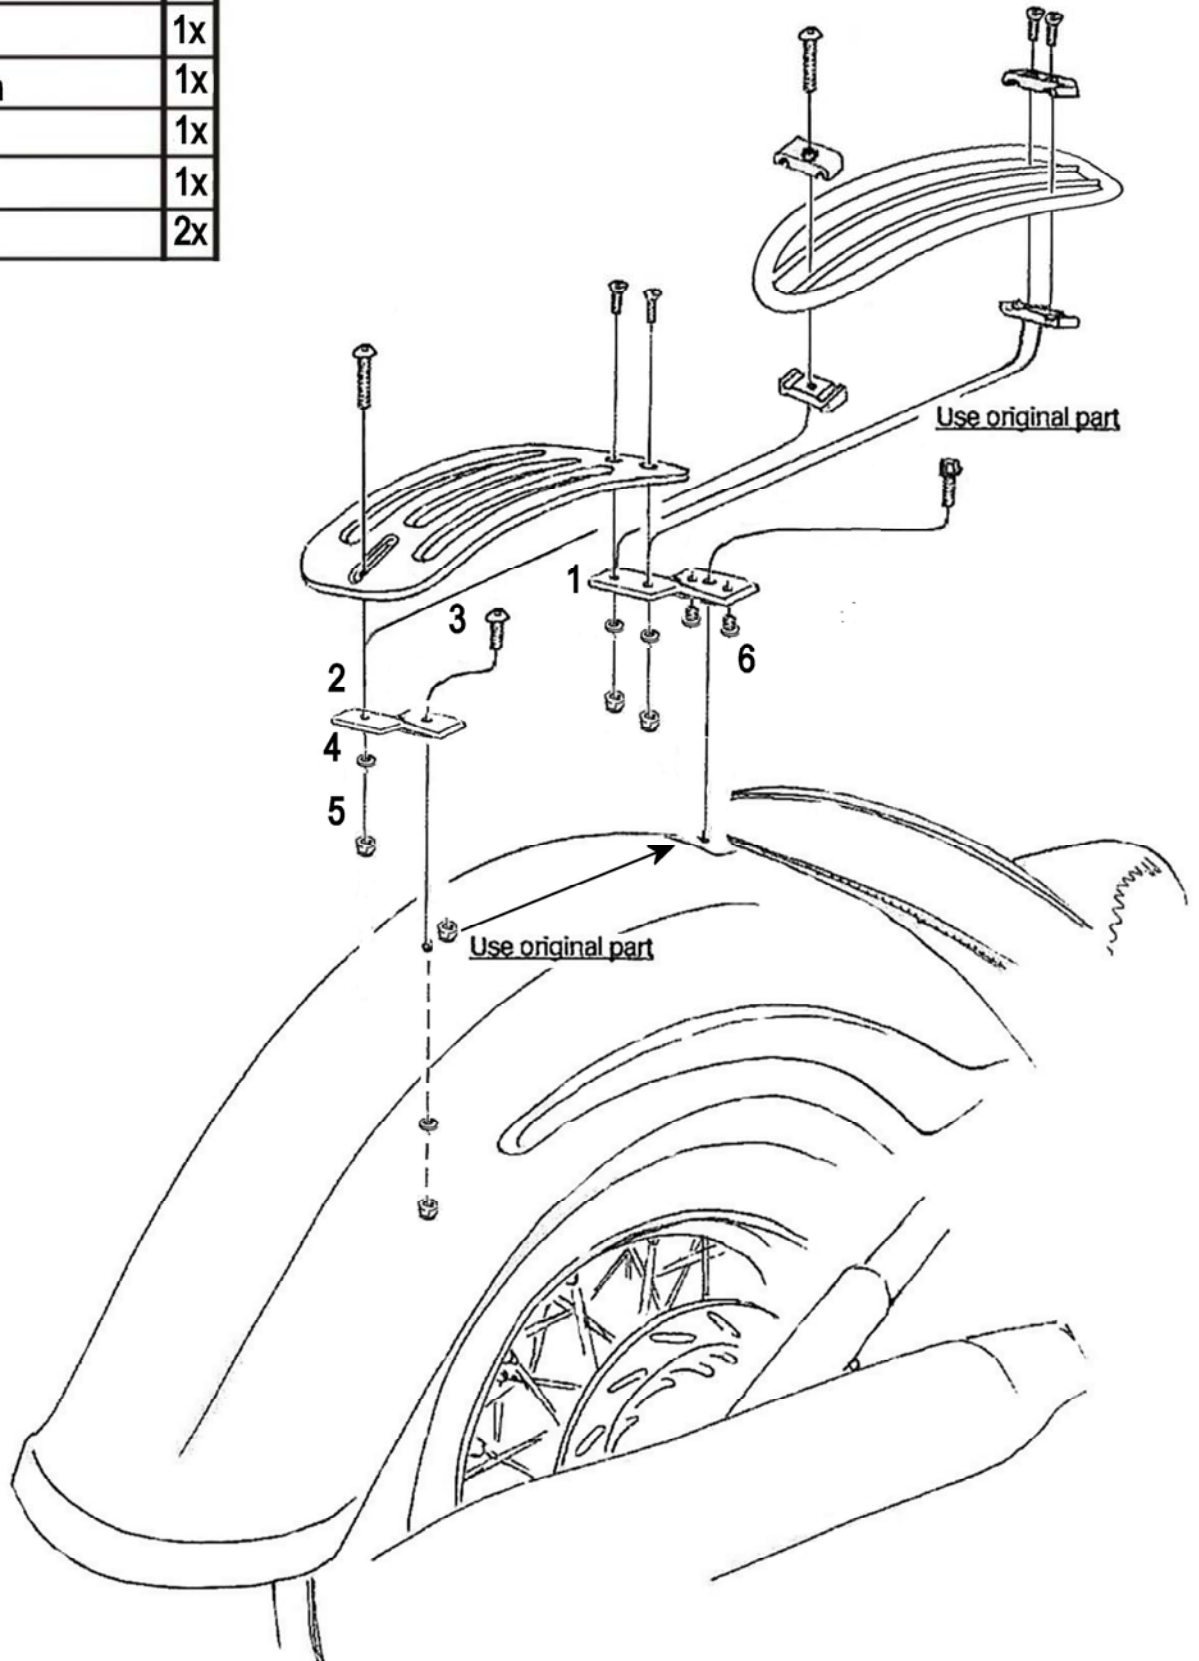

HIGHWAY HAWK

passion for chrome

Solo mounting kit for aluminum or Tubular solorack

Art.no. 667-040

Components

1	Bracket No.1	1x
2	Bracket No.2	1x
3	Bolt M8 x 16mm	1x
4	Washer M8	1x
5	Nut M8	1x
6	Damper	2x

This accessory should be mounted by a professional mechanic only.