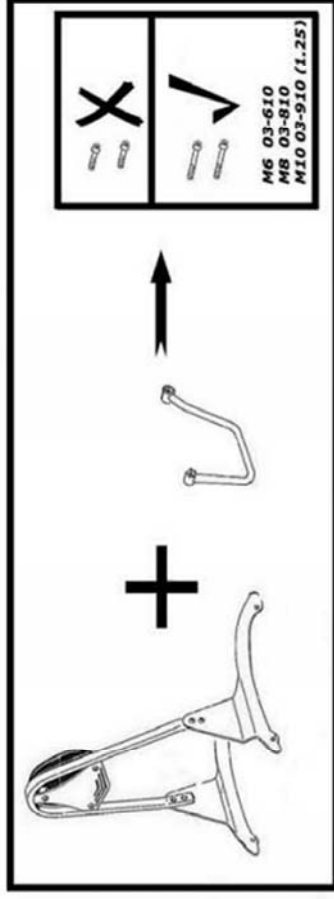

Saddlebag Support

Art.No. 669-030

Components	
1	Saddlebag support 2X
2	Plug 4X
3	Bolt M8x50/60*mm 4X
4	Spacer Ø15x13mm 4X

Model for motorcycle

*Note: use 4x2Bush and Bolt M8x60 for model: Judge

Please check all fixings and mounting points before assembly as listed on the mounting instruction sheet.

M6 03-610
M8 03-810
M10 03-910 (1.25)