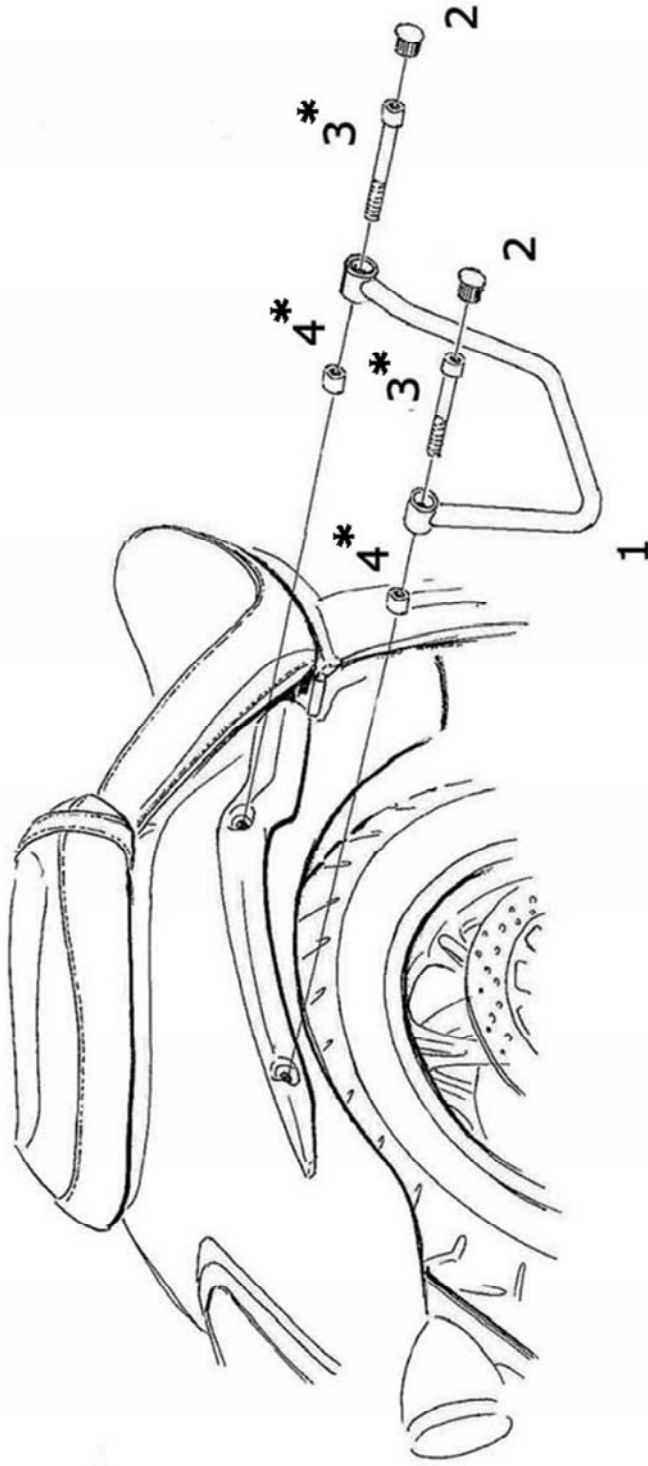

Saddlebag Support

Art.No. 669-030

Components	
1	Saddlebag support 2X
2	Plug 4X
3	Bolt M8x50/60*mm 4X
4	Spacer Ø15x13mm 4X

Model for motorcycle

*Note: use 4x2Bush and Bolt M8x60 for model: Judge

Please check all fixings and mounting points before assembly as listed on the mounting instruction sheet.

M6 03-610
M8 03-810
M10 03-910 (1.25)