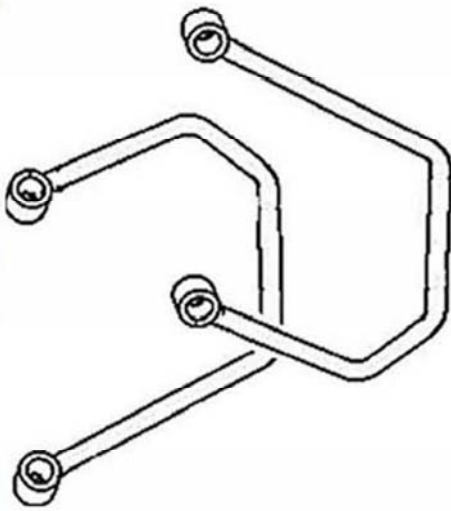

Saddlebag Support

Art.No. 669-030

Components	
1	Saddlebag support 2X
2	Plug 4X
3	Bolt M8x50/60*mm 4X
4	Spacer Ø15x13mm 4X

Model for motorcycle

*Note: use 4x2Bush and Bolt M8x60 for model: Judge

Please check all fixings and mounting points before assembly as listed on the mounting instruction sheet.

M6 03-610
M8 03-810
M10 03-910 (1.25)