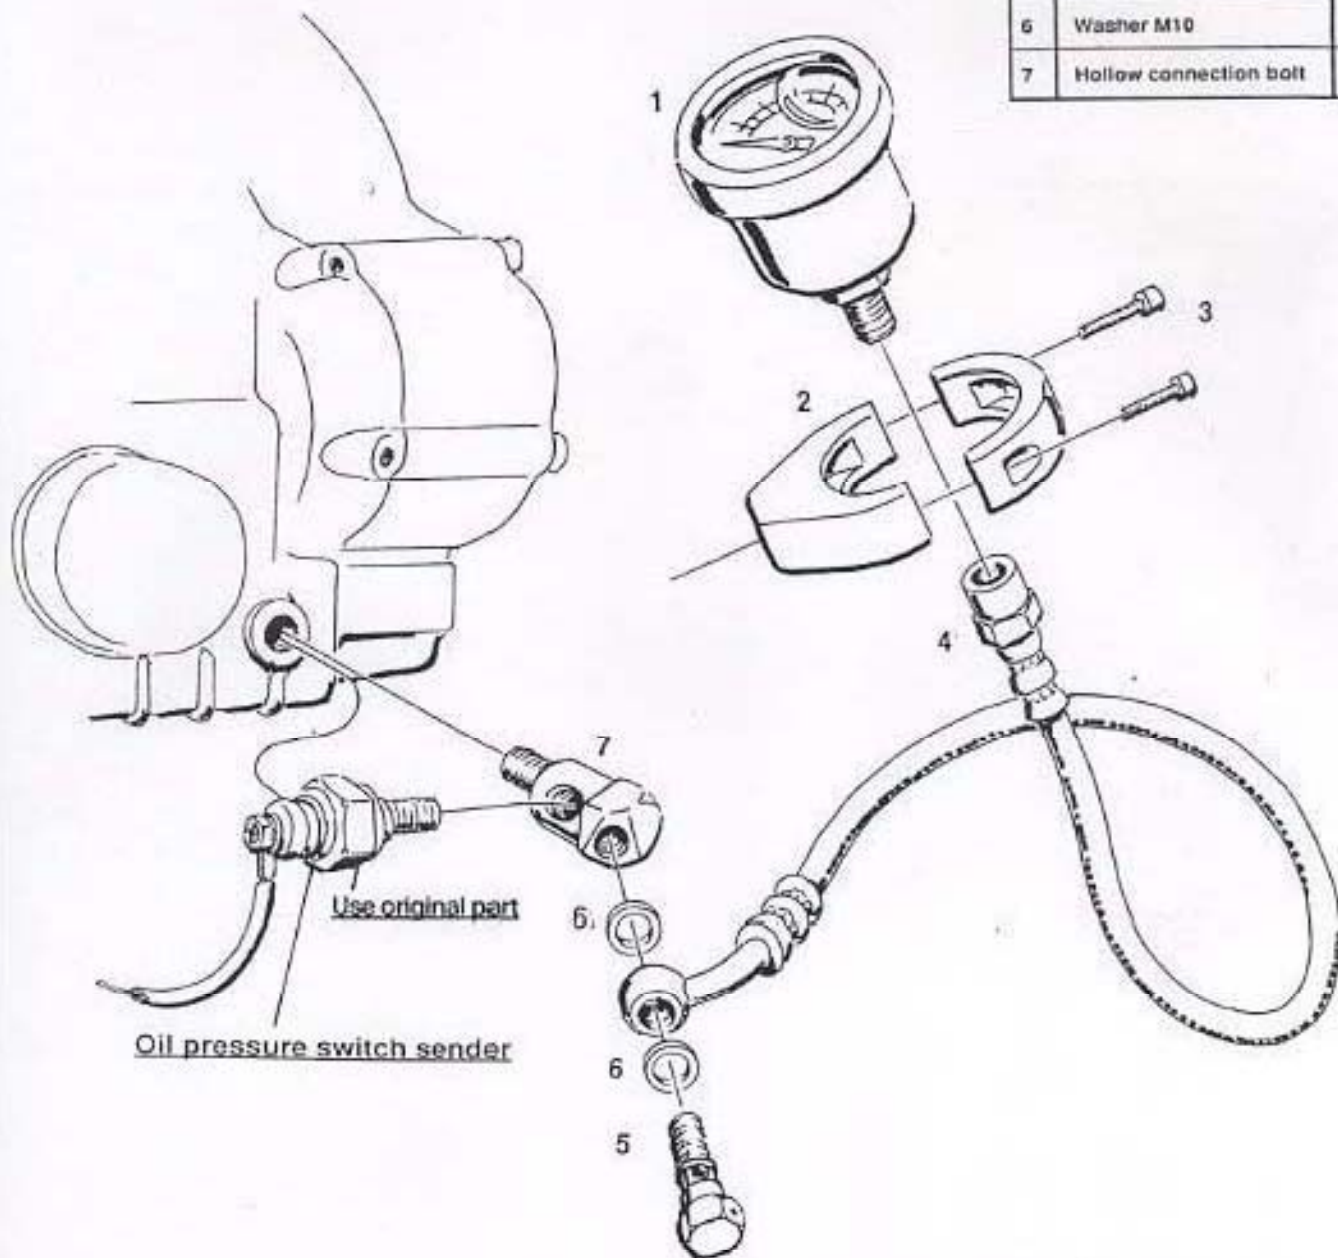

HIGHWAY HAWK

passion for chrome

Oil pressure gauge set

Art. no. 67-200

Components

1	Oil pressure gauge	1x
2	Clamp	1x
3	Allenhead bolt M4x12mm	2x
4	pressure hose 700mm	1x
5	Hollow bolt M10x20 fine	1x
6	Washer M10	2x
7	Hollow connection bolt	1x