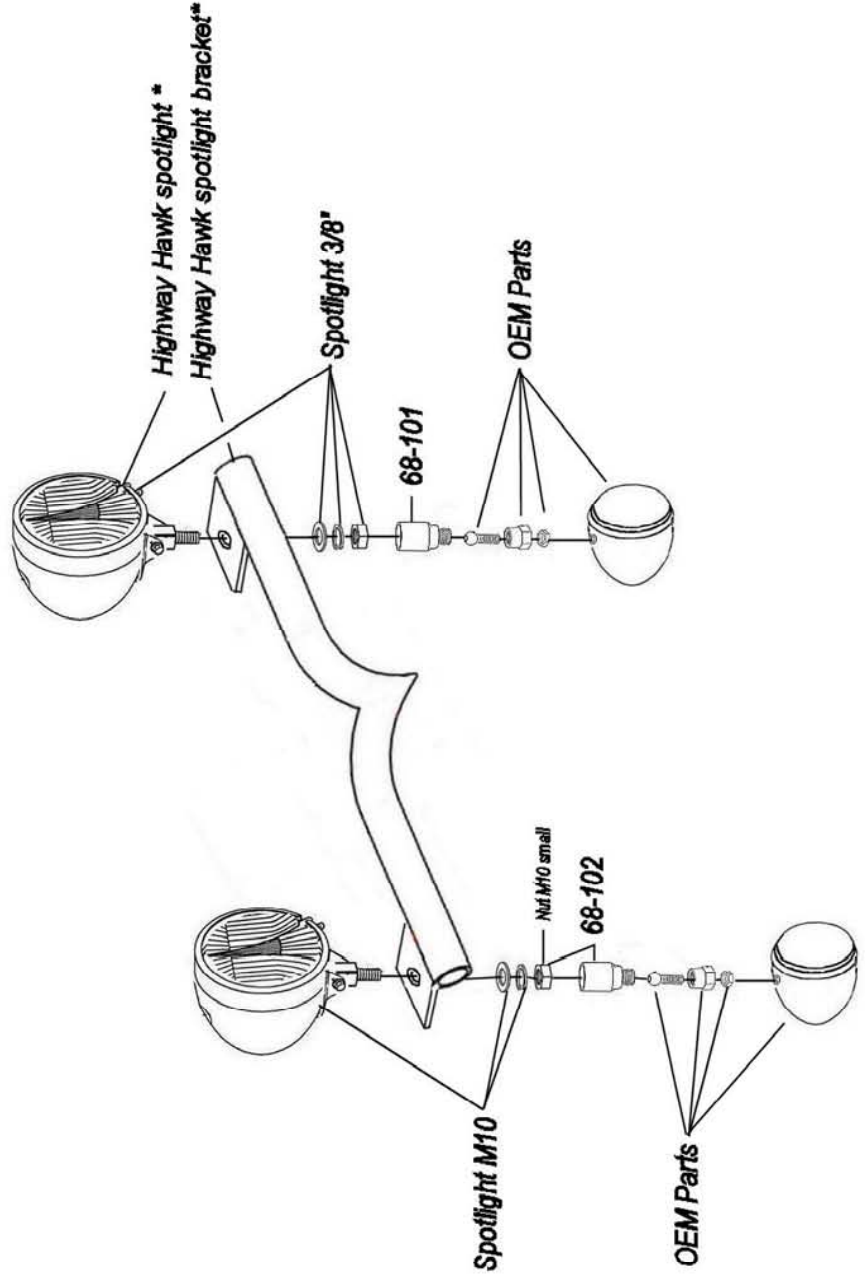

Adaptor-Kit

68-101/102

Components	
1	Adaptor 2x
2	Nut M10 (only for 68-102) 2x

* For spotlights check
WWW.HIGHWAYHAWK.COM
or the latest Highway Hawk catalogue.