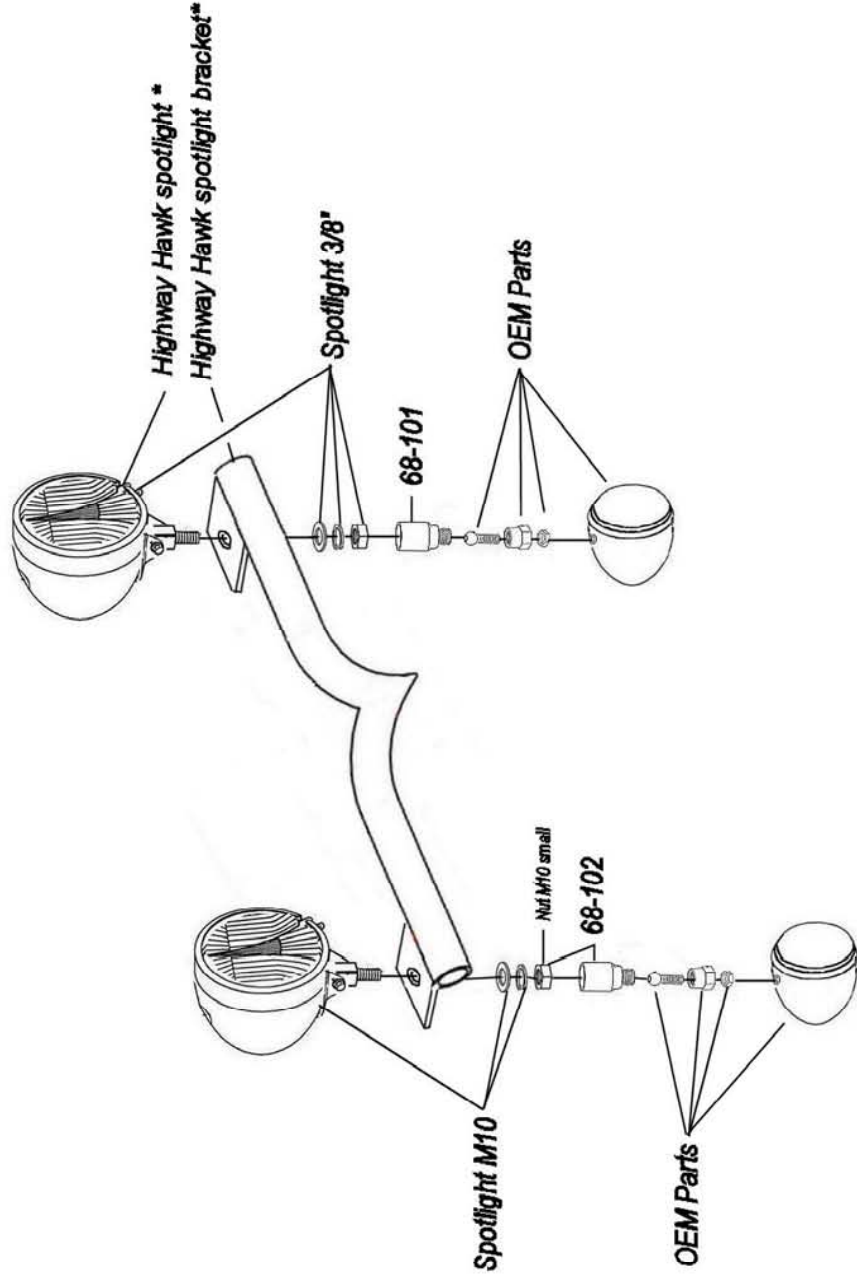

Adaptor-Kit

68-101/102

Components

1	Adaptor	2x
2	Nut M10 (only for 68-102)	2x

* For spotlights check
WWW.HIGHWAYHAWK.COM
or the latest Highway Hawk catalogue.