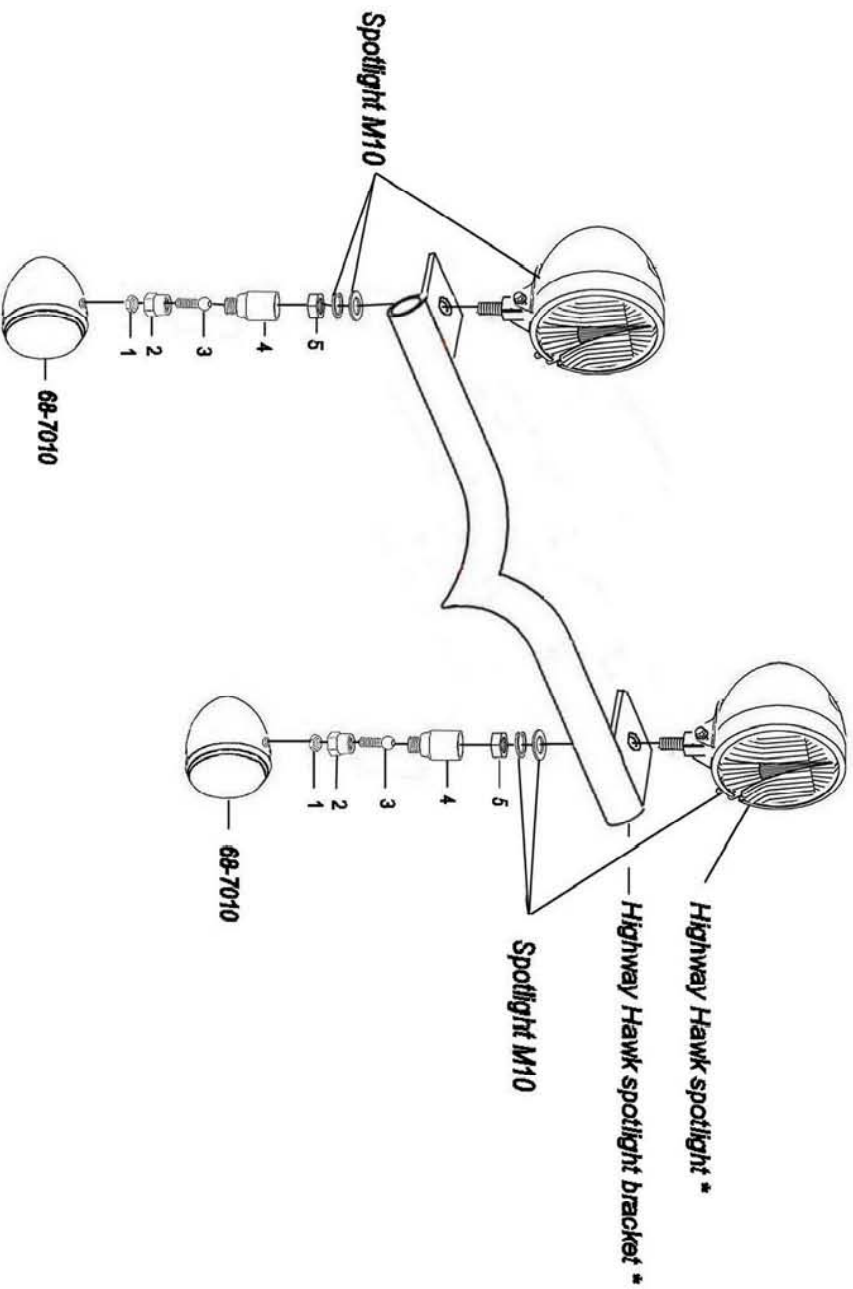

# Adaptor-Kit

68-1021

## Components

1	Nut 5/16	2x
2	Nut Special	2x
3	Bolt 5/16 Special	2x
4	Adaptor M10	2x
5	Nut M10 small	2x

\* For spotlights check  
**WWW.HIGHWAYHAWK.COM**  
or the latest Highway Hawk catalogue.