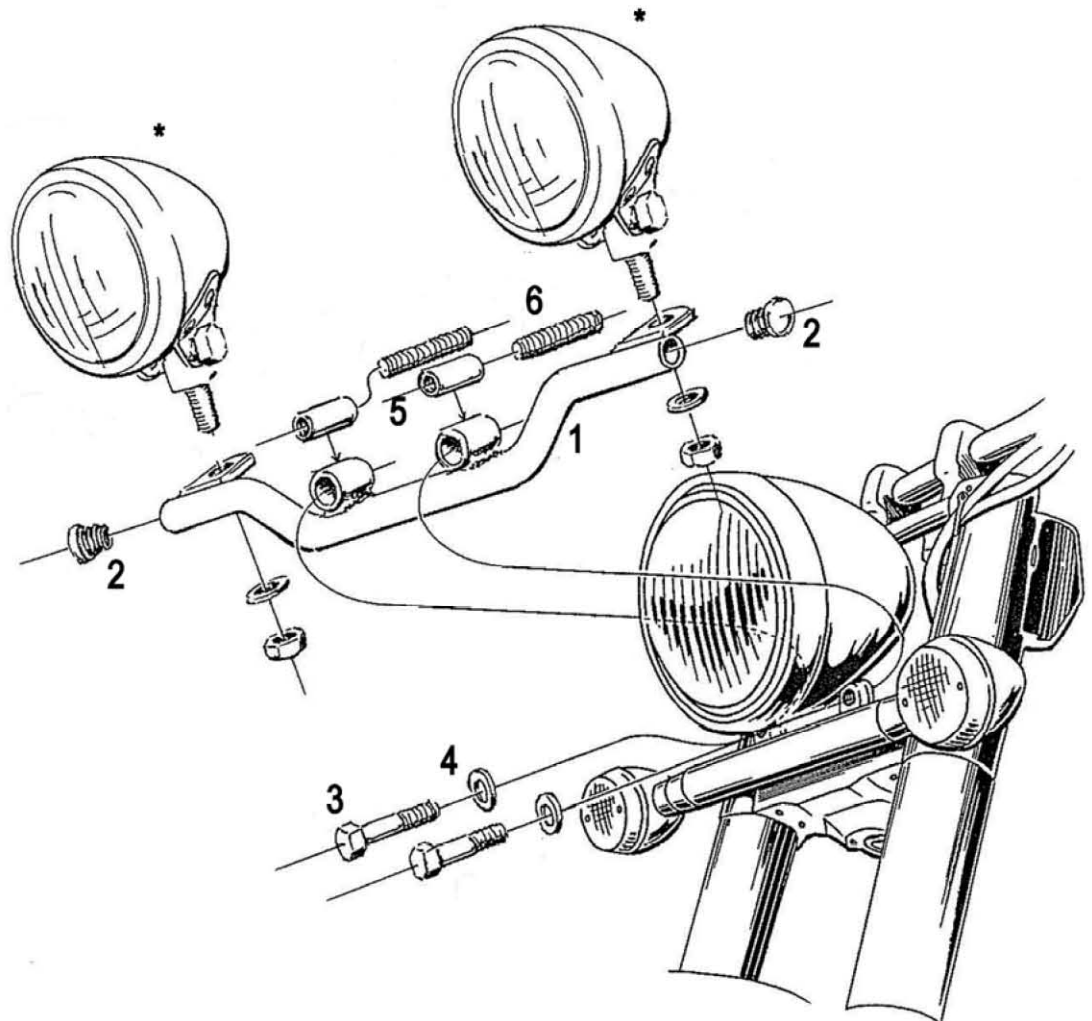

HIGHWAY HAWK

passion for chrome

Spotlight bracket Honda VT750 Ace Art. no. 681-109

Components

1	Spotlight bracket	1x
2	Plug	2x
3	Bolt M6x 35 mm	2x
4	Washer M6	2x
5	Bush M6	2x
6	Rod M6 x 30mm	2x

Optional:
68-1011 / 1021
Turnsignal-Kit
Turnsignal: 68-7011

Please check all fixings and mounting points
before assembly as listed on the mounting instruction sheet.

This accessory should be mounted by a professional mechanic only.
Motolux International B.V. / Highway Hawk can not be held responsible for improper installation