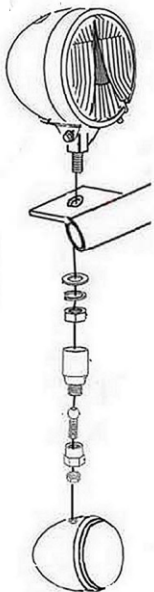

HIGHWAY HAWK

passion for chrome

Spotlight bracket Honda VT750 Ace Art. no. 681-109

Components

1	Spotlight bracket	1x
2	Plug	2x
3	Bolt M6x 35 mm	2x
4	Washer M6	2x
5	Bush M6	2x
6	Rod M6 x 30mm	2x

Optional:
68-1011 / 1021
Turnsignal-Kit
Turnsignal: 68-7011

Please check all fixings and mounting points
before assembly as listed on the mounting instruction sheet.

This accessory should be mounted by a professional mechanic only.
Motolux International B.V. / Highway Hawk can not be held responsible for improper installation