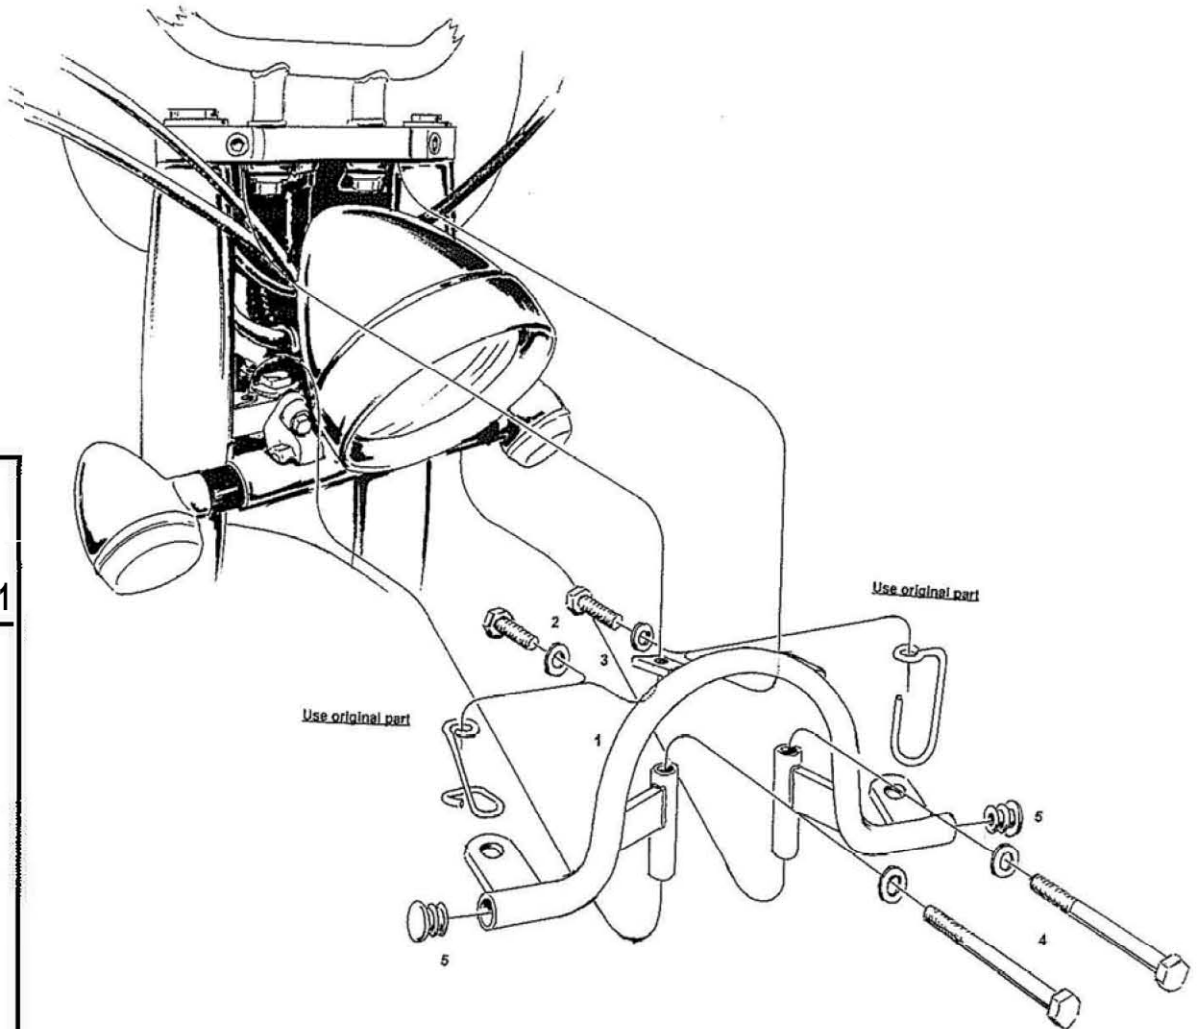

## Spotlight bracket

**Art. no. 681-116**

For models see : [Highwayhawk.com](http://Highwayhawk.com)

### Components

1	Spotlight bracket	1x
2	Plug	2x
3	Bolt M8x 20mm	2x
4	Washer M6	4x
5	Bolt M8x 85mm	2x

Optional:  
68-1011 / 1021  
Turnsignal-Kit  
Turnsignal: 68-7011

Please check all fixings and mounting points before assembly as listed on the mounting instruction sheet.