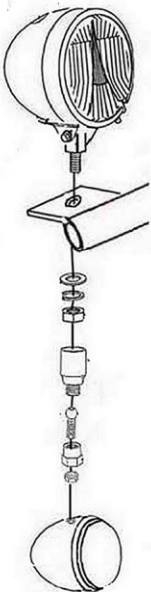

## Spotlight bracket

**Art. no. 681-116**

For models see : [Highwayhawk.com](http://Highwayhawk.com)

### Components

1	Spotlight bracket	1x
2	Plug	2x
3	Bolt M8x 20mm	2x
4	Washer M6	4x
5	Bolt M8x 85mm	2x

Optional:  
68-1011 / 1021  
Turnsignal-Kit  
Turnsignal: 68-7011

Please check all fixings and mounting points before assembly as listed on the mounting instruction sheet.