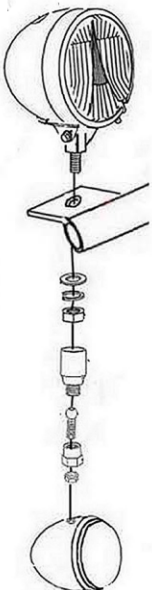

HIGHWAY HAWK

passion for chrome

Spotlight Bracket

For models see: HighwayHawk.com

Art. no. 681-209

Components

1	Spotlight bracket	1x
2	Bolt M6 x 55mm	2x
3	Washer M6	4x

For spotlights check

WWW.HIGHWAYHAWK.COM

or the latest Highway Hawk catalogue.

Optional:
68-1011 / 1021
Turnsignal-Kit
Turnsignal: 68-7011

Please check all fixings and mounting points before assembly as listed on the mounting instruction sheet.