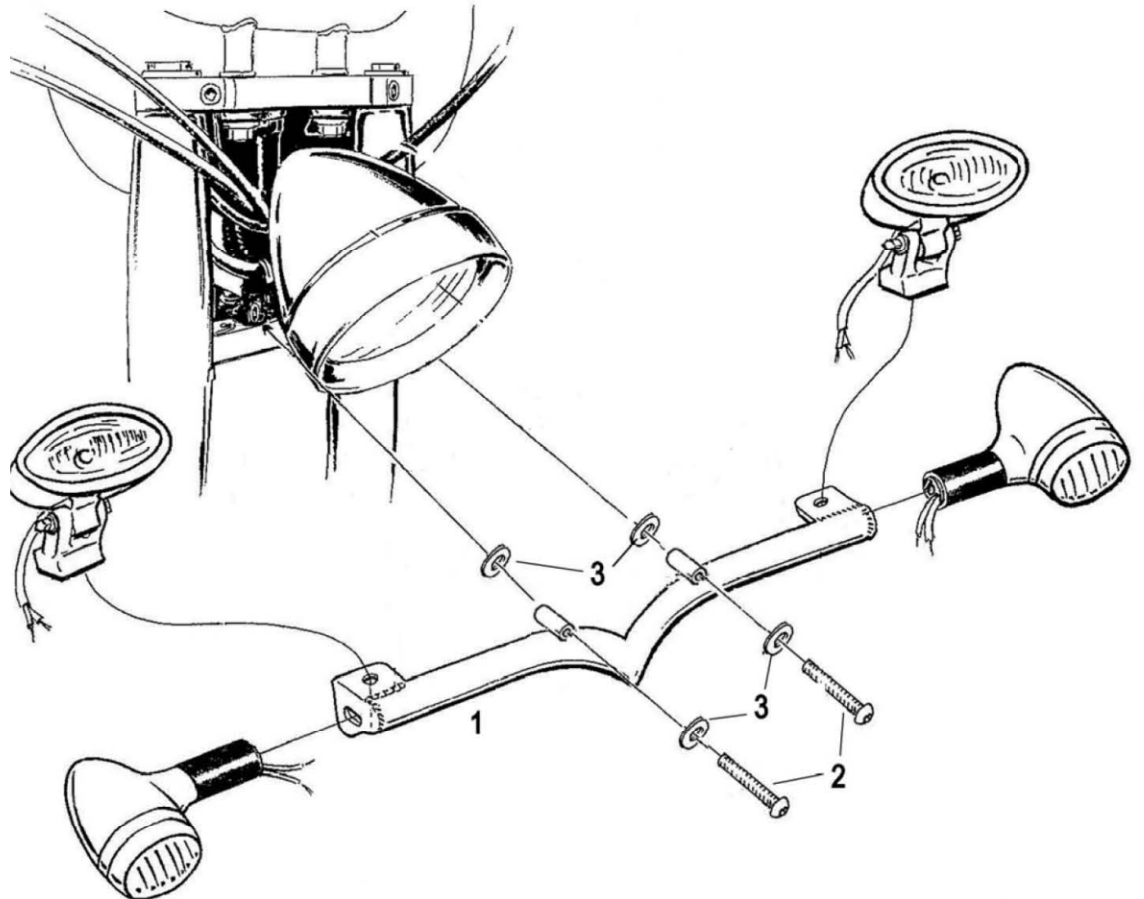

HIGHWAY HAWK

passion for chrome

Spotlight Bracket

For models see: HighwayHawk.com

Art. no. 681-209

Components

1	Spotlight bracket	1x
2	Bolt M6 x 55mm	2x
3	Washer M6	4x

For spotlights check

WWW.HIGHWAYHAWK.COM

or the latest Highway Hawk catalogue.

Optional:
68-1011 / 1021
Turnsignal-Kit
Turnsignal: 68-7011

Please check all fixings and mounting points before assembly as listed on the mounting instruction sheet.