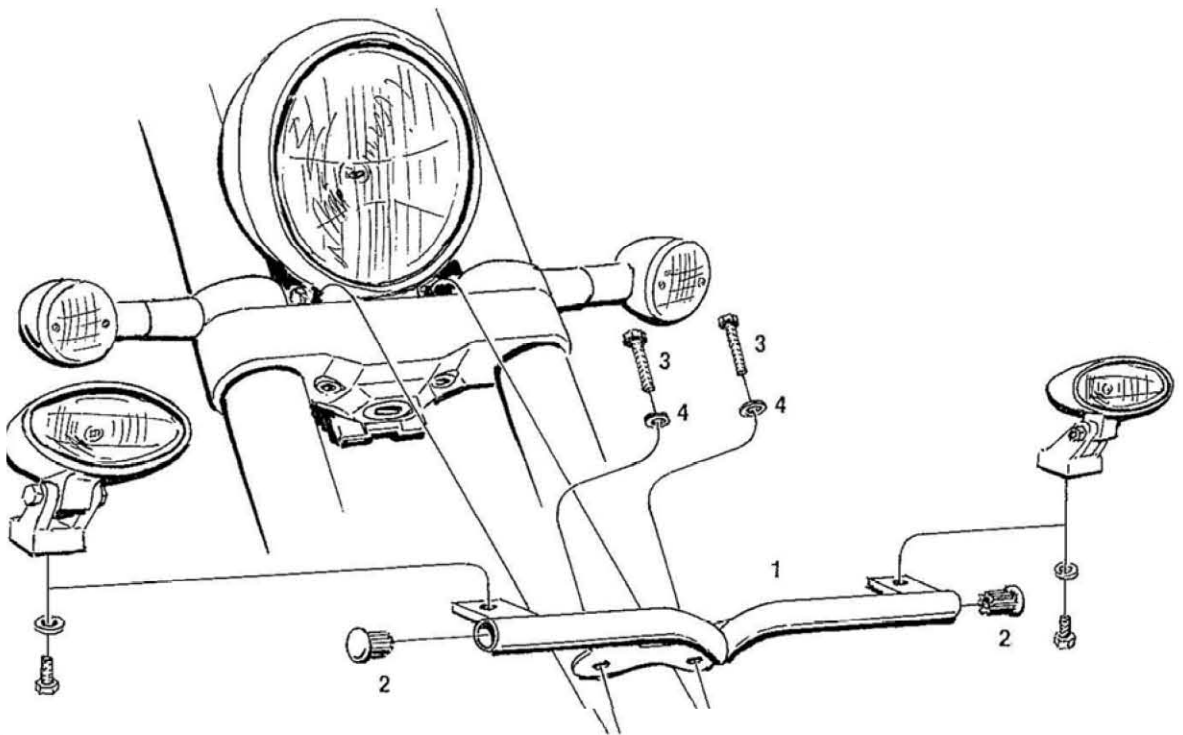

HIGHWAY HAWK

passion for chrome

Spotlight bracket

Art. no. 681-210

For models see : Highwayhawk.com

Components

1	Spotlight bracket	1x
2	Plug	2x
3	Bolt M8 x 50mm	2x
4	Washer M8	2x

For spotlights check

WWW.HIGHWAYHAWK.COM

or the latest Highway Hawk catalogue.

Optional:
68-1011 / 1021
Turnsignal-Kit
Turnsignal: 68-7011

Please check all fixings and mounting points before assembly as listed on the mounting instruction sheet.