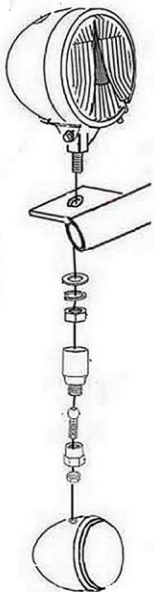

HIGHWAY HAWK

passion for chrome

Spotlight bracket

Art. no. 681-210

For models see : Highwayhawk.com

Components

1	Spotlight bracket	1x
2	Plug	2x
3	Bolt M8 x 50mm	2x
4	Washer M8	2x

For spotlights check

WWW.HIGHWAYHAWK.COM

or the latest Highway Hawk catalogue.

Optional:
68-1011 / 1021
Turnsignal-Kit
Turnsignal: 68-7011

Please check all fixings and mounting points before assembly as listed on the mounting instruction sheet.