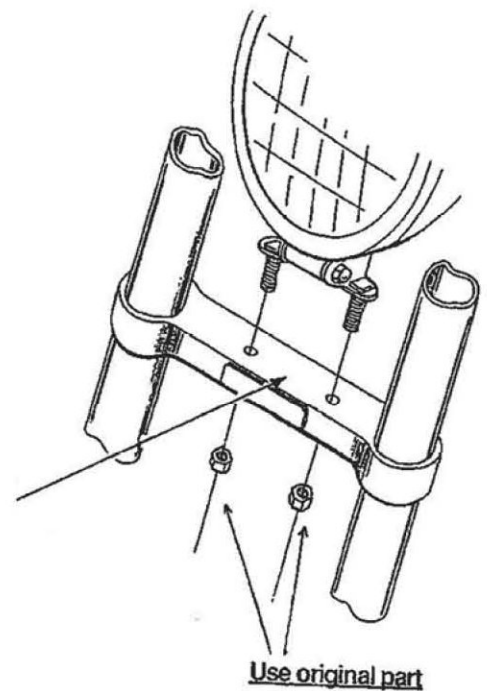

HIGHWAY HAWK

passion for chrome

Spotlight bracket

Art. no. 681-213 / 685-200

For models see : Highwayhawk.com

Components

1	Spotlight bracket	1x
2	Plug	2x

For spotlights check

WWW.HIGHWAYHAWK.COM

or the latest Highway Hawk catalogue.

Optional:
68-1011 / 1021
Turnsignal-Kit
Turnsignal: 68-7011

Please check all fixings and mounting points before assembly as listed on the mounting instruction sheet.