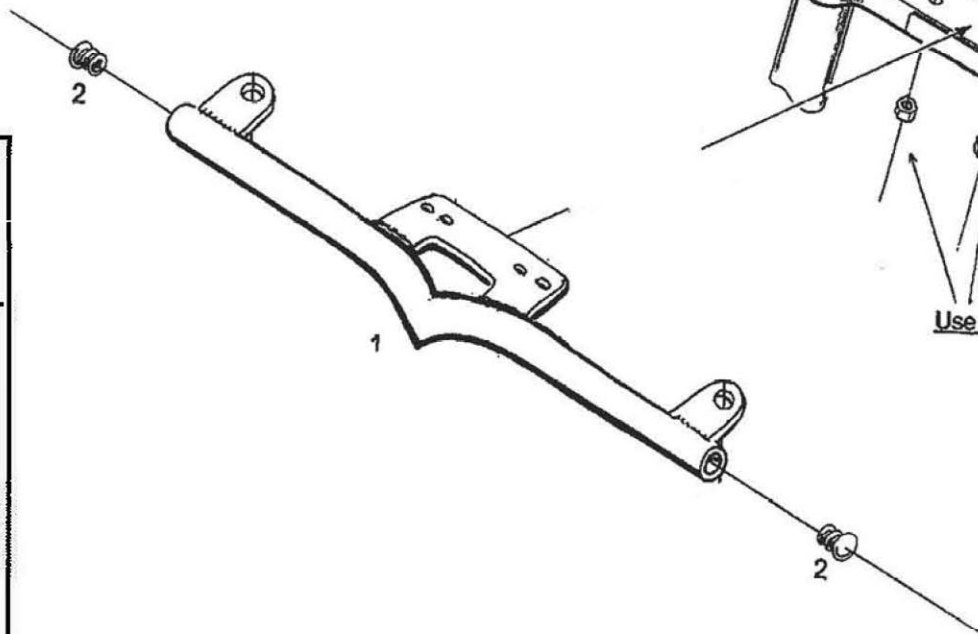

HIGHWAY HAWK

passion for chrome

Spotlight bracket

Art. no. 681-213 / 685-200

For models see : Highwayhawk.com

Components

1	Spotlight bracket	1x
2	Plug	2x

For spotlights check

WWW.HIGHWAYHAWK.COM

or the latest Highway Hawk catalogue.

Optional:
68-1011 / 1021
Turnsignal-Kit
Turnsignal: 68-7011

Please check all fixings and mounting points before assembly as listed on the mounting instruction sheet.