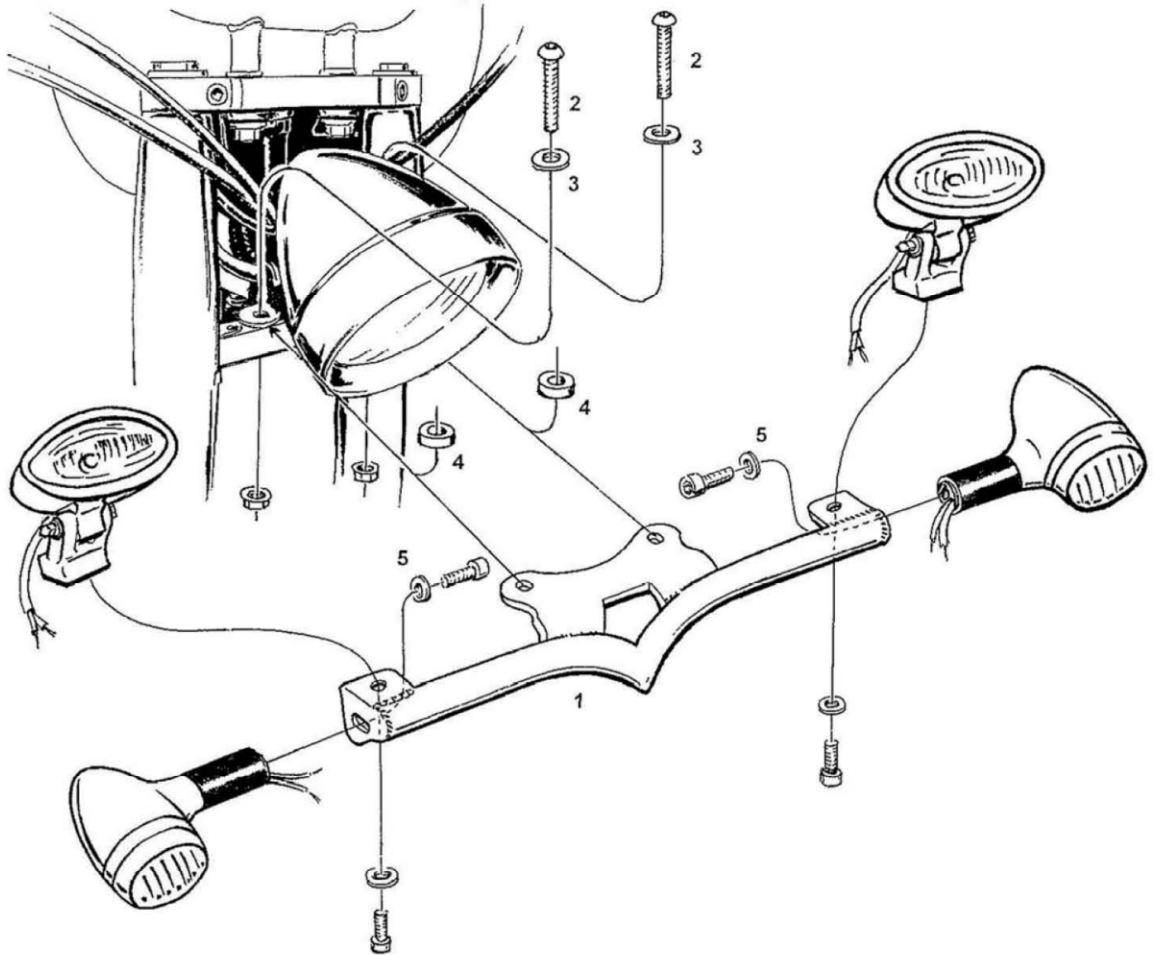

HIGHWAY HAWK

passion for chrome

Spotlight Bracket

For models see: HighwayHawk.com

Art.no. 681-216

Components

1	Spotlight bracket	1x
2	Bolt M8 x 55mm	2x
3	Washer M8	2x
4	Spacer Ø20 x 5mm	2x
5	Washer M6	2x

For spotlights check

WWW.HIGHWAYHAWK.COM

or the latest Highway Hawk catalogue.

Optional:
68-1011 / 1021
Turnsignal-Kit
Turnsignal: 68-7011

Please check all fixings and mounting points before assembly as listed on the mounting instruction sheet.