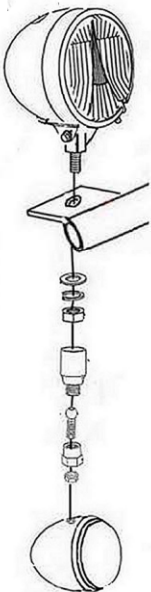

HIGHWAY HAWK

passion for chrome

Spotlight Bracket

For models see: HighwayHawk.com

Art.no. 681-216

Components

1	Spotlight bracket	1x
2	Bolt M8 x 55mm	2x
3	Washer M8	2x
4	Spacer Ø20 x 5mm	2x
5	Washer M6	2x

For spotlights check

WWW.HIGHWAYHAWK.COM

or the latest Highway Hawk catalogue.

Optional:
68-1011 / 1021
Turnsignal-Kit
Turnsignal: 68-7011

Please check all fixings and mounting points before assembly as listed on the mounting instruction sheet.