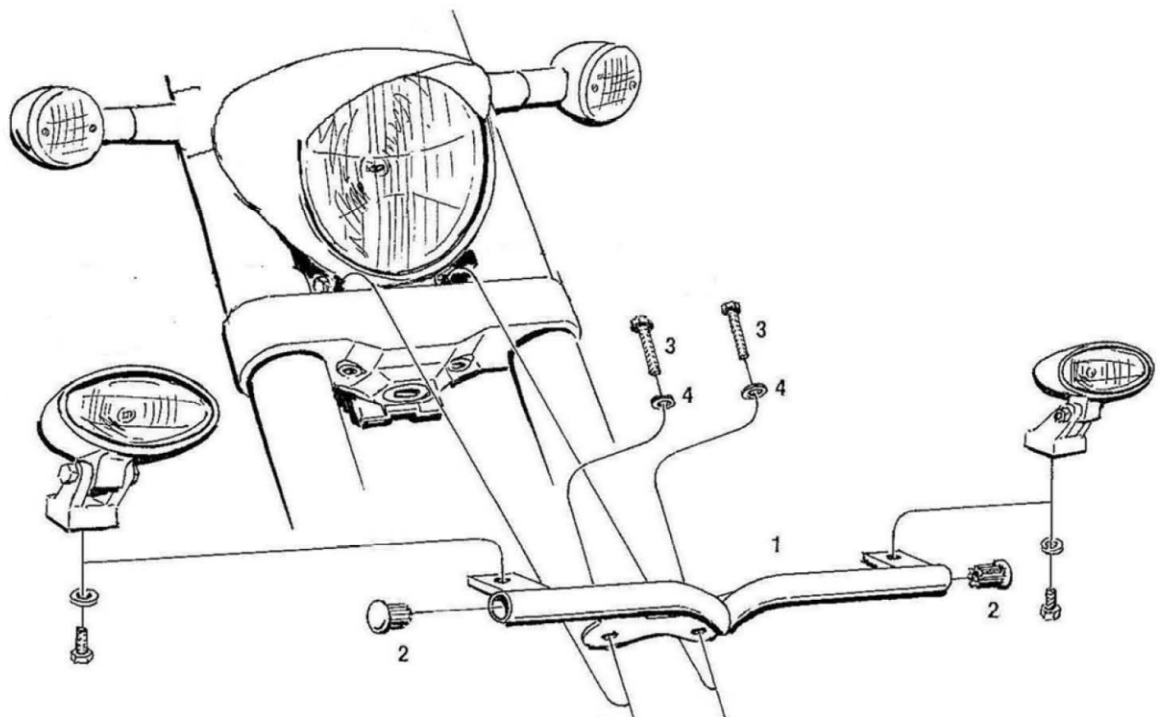

HIGHWAY HAWK

passion for chrome

Spotlight Bracket

For models see: HighwayHawk.com

Art.no. 681-217

Components

1	Spotlight bracket	1x
2	Plug	2x
3	Bolt M8 x 30mm	2x
4	Washer M8	2x

For spotlights check

WWW.HIGHWAYHAWK.COM

or the latest Highway Hawk catalogue.

Optional:
68-1011 / 1021
Turnsignal-Kit
Turnsignal: 68-7011

Please check all fixings and mounting points before assembly as listed on the mounting instruction sheet.