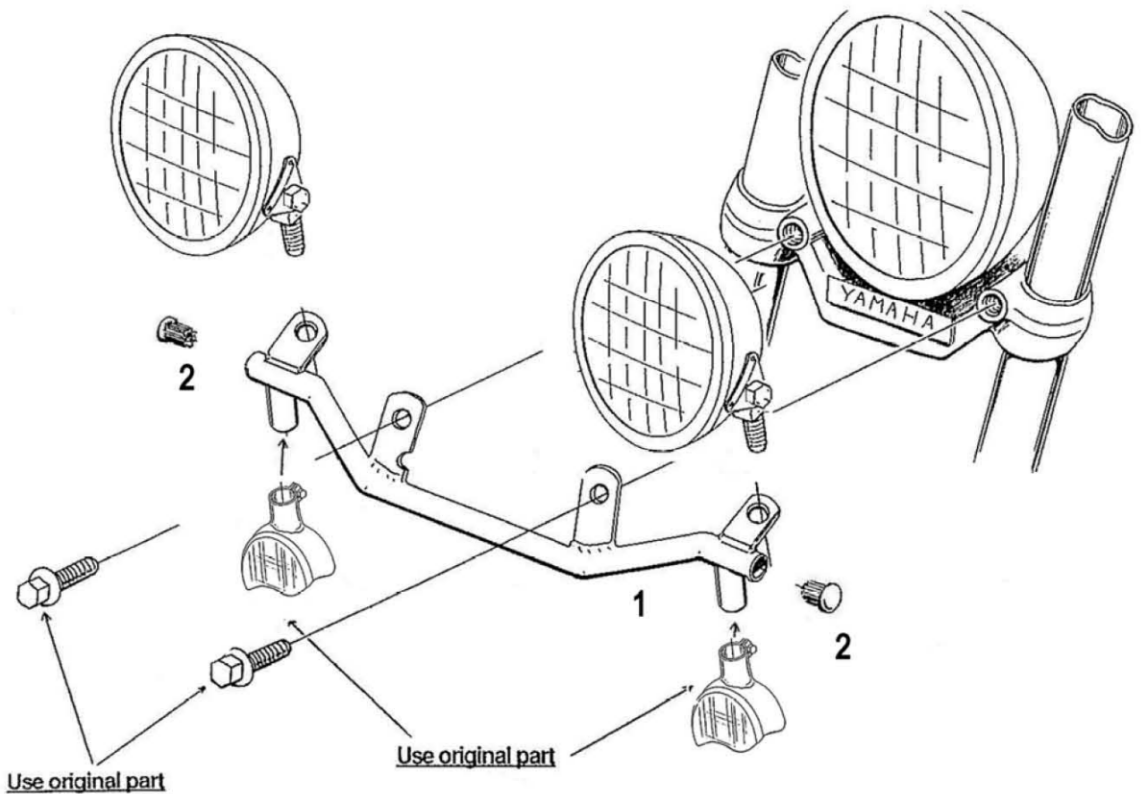

HIGHWAY HAWK

passion for chrome

Spotlight Bracket

For models see: HighwayHawk.com

Art. no. 682-105

Components

1	Spotlight Bracket	1x
2	Plug	2x

For spotlights check

WWW.HIGHWAYHAWK.COM

or the latest Highway Hawk catalogue.

Optional:
68-1011 / 1021
Turnsignal-Kit
Turnsignal: 68-7011

Please check all fixings and mounting points before assembly as listed on the mounting instruction sheet.