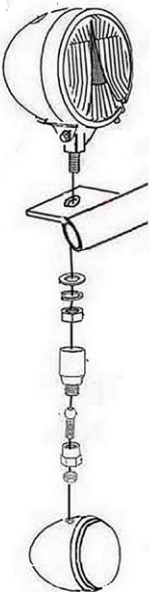

HIGHWAY HAWK

passion for chrome

Spotlight Bracket

For models see: HighwayHawk.com

Art. no. 682-105

Components

1	Spotlight Bracket	1x
2	Plug	2x

For spotlights check

WWW.HIGHWAYHAWK.COM

or the latest Highway Hawk catalogue.

Optional:
68-1011 / 1021
Turnsignal-Kit
Turnsignal: 68-7011

Please check all fixings and mounting points before assembly as listed on the mounting instruction sheet.