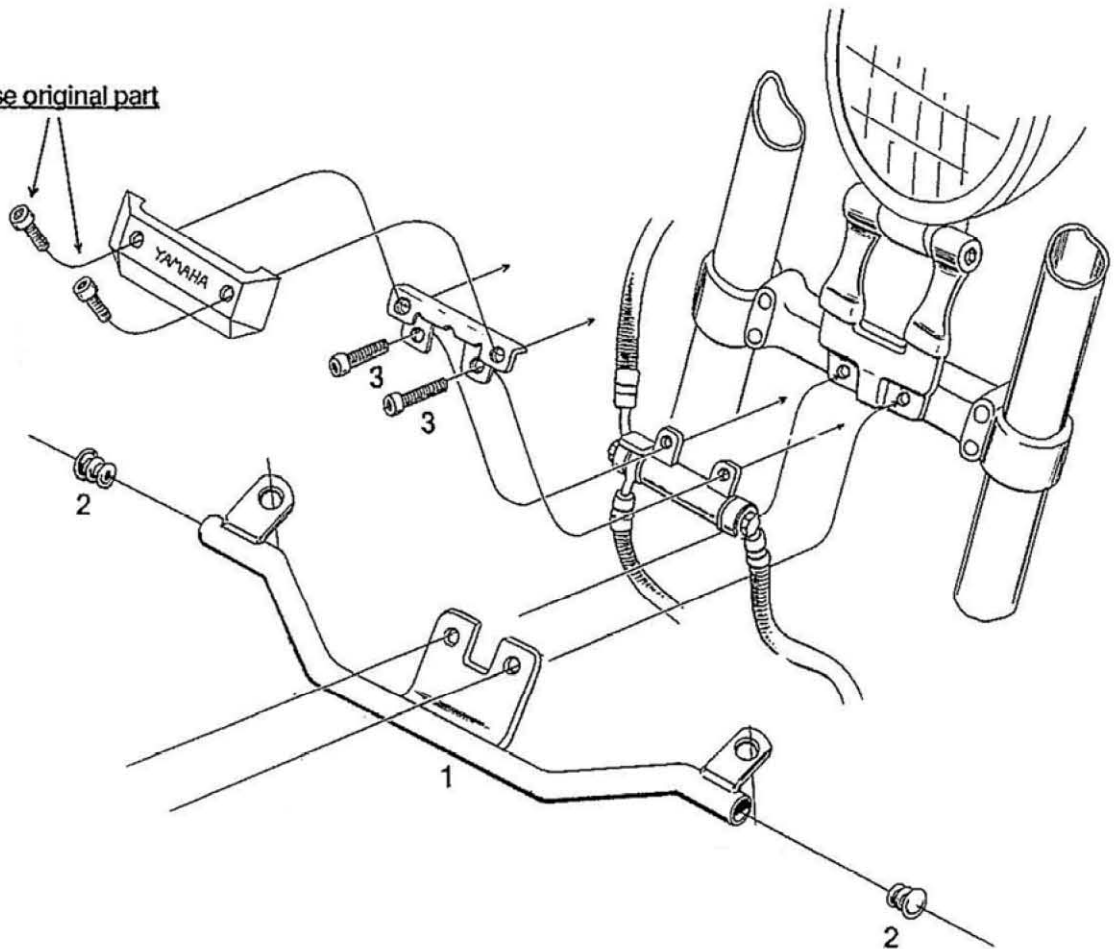

### Components

|   |                   |    |
|---|-------------------|----|
| 1 | Spotlight Bracket | 1x |
| 2 | Plug              | 2x |
| 3 | Bolt M6 x 30mm    | 2x |

For spotlights check

**WWW.HIGHWAYHAWK.COM**

or the latest Highway Hawk catalogue.

Use original part

Optional:  
68-1011 / 1021  
Turnsignal-Kit  
Turnsignal: 68-7011

Please check all fixings and mounting points before assembly as listed on the mounting instruction sheet.