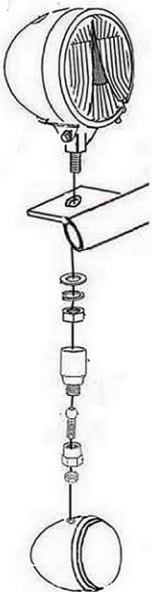

## Spotlight Bracket

For models see: [HighwayHawk.com](http://HighwayHawk.com)

**Art. no. 682-107**

### Components

|   |                   |    |
|---|-------------------|----|
| 1 | Spotlight Bracket | 1x |
| 2 | Plug              | 2x |
| 3 | Bolt M6 x 30mm    | 2x |

For spotlights check

**WWW.HIGHWAYHAWK.COM**

or the latest Highway Hawk catalogue.

Use original part

Optional:  
68-1011 / 1021  
Turnsignal-Kit  
Turnsignal: 68-7011

Please check all fixings and mounting points before assembly as listed on the mounting instruction sheet.