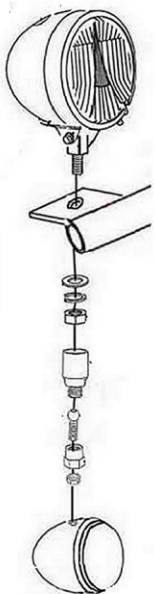

## Spotlight Bracket

For models see: HighwayHawk.com

**Art. no. 682-108**

### Components

|   |                   |    |
|---|-------------------|----|
| 1 | Spotlight Bracket | 1x |
| 2 | Plug              | 2x |
| 3 | Bolt M6 x 70mm    | 2x |
| 4 | Washer M6         | 2x |

For spotlights check

**WWW.HIGHWAYHAWK.COM**

or the latest Highway Hawk catalogue.

Optional:  
68-1011 / 1021  
Turnsignal-Kit  
Turnsignal: 68-7011

Please check all fixings and mounting points before assembly as listed on the mounting instruction sheet.