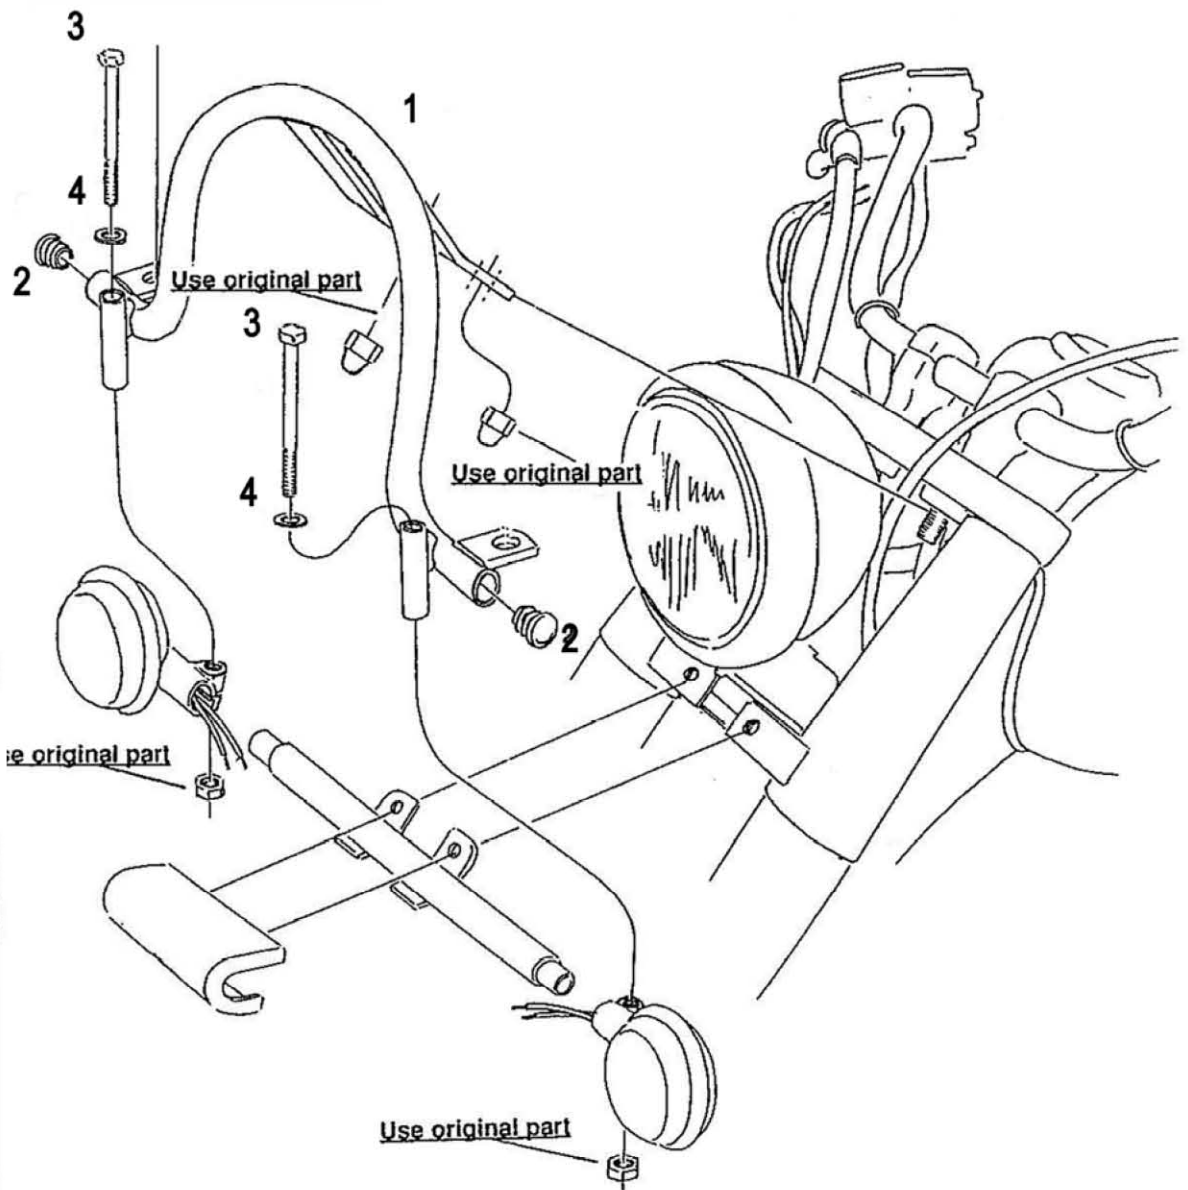

## Spotlight Bracket

For models see: HighwayHawk.com

**Art. no. 682-108**

### Components

|   |                   |    |
|---|-------------------|----|
| 1 | Spotlight Bracket | 1x |
| 2 | Plug              | 2x |
| 3 | Bolt M6 x 70mm    | 2x |
| 4 | Washer M6         | 2x |

For spotlights check

**WWW.HIGHWAYHAWK.COM**

or the latest Highway Hawk catalogue.

Optional:  
68-1011 / 1021  
Turnsignal-Kit  
Turnsignal: 68-7011

Please check all fixings and mounting points before assembly as listed on the mounting instruction sheet.