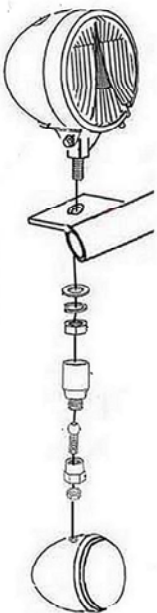

HIGHWAY HAWK

passion for chrome

Spotlight Bracket

For models see: HighwayHawk.com

Components

1	Spotlight Bracket	1x
2	Bolt M8 x 20mm	2x
3	Bolt M8 x 25mm	2x
4	Washer M8	4x

For spotlights check

WWW.HIGHWAYHAWK.COM

or the latest Highway Hawk catalogue.

Optional:
68-1011 / 1021
Turnsignal-Kit
Turnsignal: 68-7011

Please check all fixings and mounting points before assembly as listed on the mounting instruction sheet.