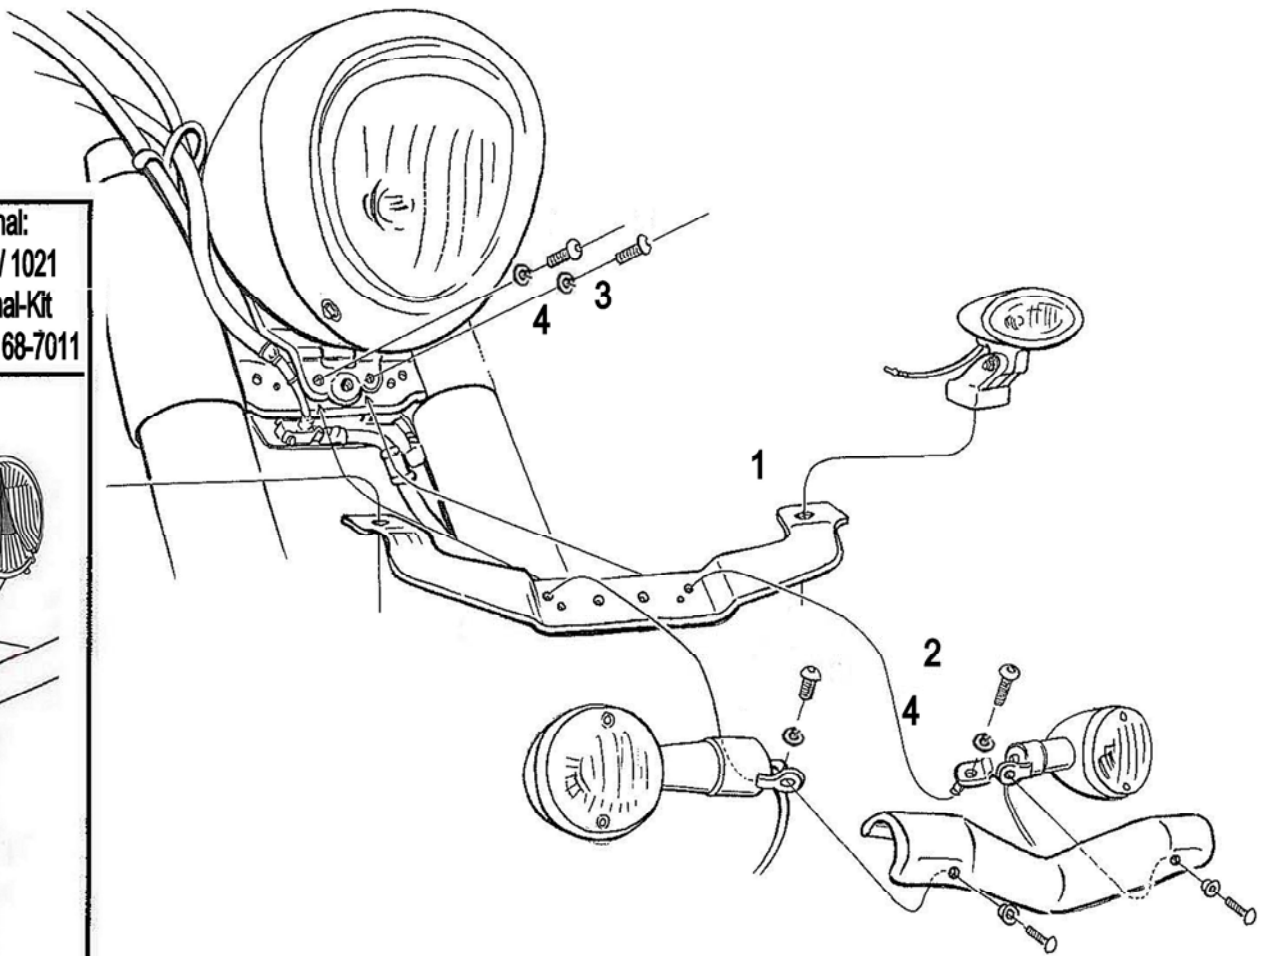

HIGHWAY HAWK

passion for chrome

Spotlight Bracket

For models see: HighwayHawk.com

Components

1	Spotlight Bracket	1x
2	Bolt M8 x 20mm	2x
3	Bolt M8 x 25mm	2x
4	Washer M8	4x

For spotlights check

WWW.HIGHWAYHAWK.COM

or the latest Highway Hawk catalogue.

Optional:
68-1011 / 1021
Turnsignal-Kit
Turnsignal: 68-7011

Please check all fixings and mounting points before assembly as listed on the mounting instruction sheet.